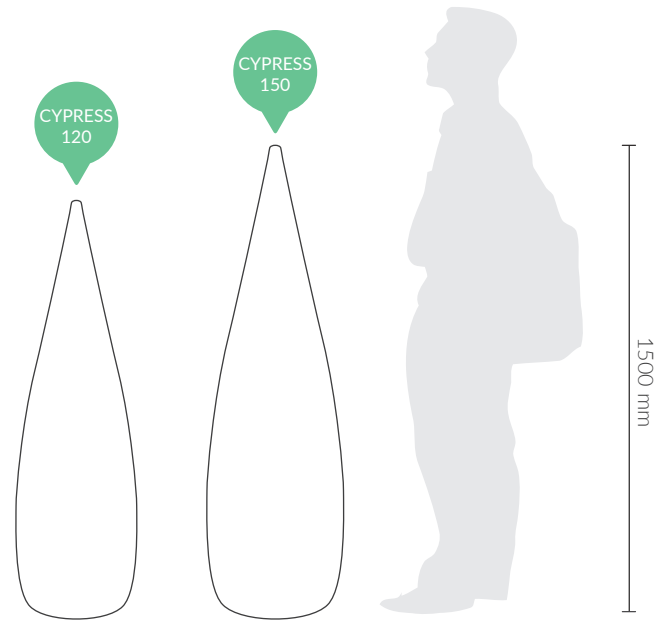

Technical card

Cypress

Fly high!

What's your name? What's your...? Cypress doesn't ask questions. It's a superstar without any doubts. Still trendy and still the same. You cannot forget it!

Name	Code	Dimensions	Weight	Light Source
Cypress 120	BAT-CYP120	Ø 360 x 1200 h	6 kg	light bulb ECO
Cypress 150	BAT-CYP150	Ø 460 x 1500 h	9 kg	light bulb ECO

A MATERIAL AND A PRODUCTION METHOD

Nuno'ni products are made of high quality polyethylene (LLDPE). They are produced in a rotational molding process.

MATERIAL FEATURES

durable colors

resistant to high and low temperatures

light

INCLUDED

The E27 thread with ECO light bulb