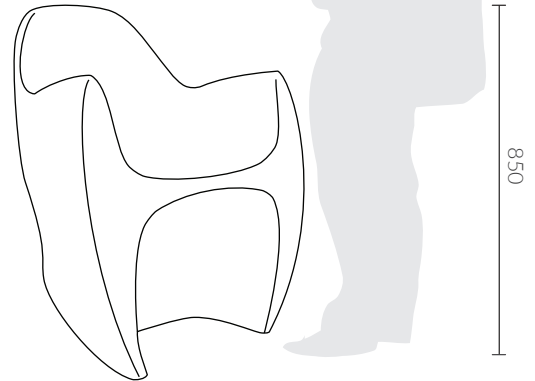

Technical card

# Loft

## Modern art

The name „Loft” may remind about industrial times but don't worry. You can put it in every surroundings. It's like a true chameleon!

Name	Code	Dimensions	Weight	Light Source
Loft	303 114	400 x 400 x 400 h	4 kg	