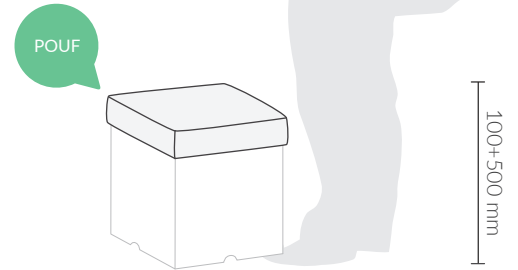

## Two of a kind

How to make a seat from Cubrick? Abracadabra and Pouf! Here it is. A comfortable place to rest on a party or in a garden. Let it weave its magic over you.

Name	Code	Dimensions	Weight	Light Source
Cubrick Light 40	303 114	400 x 400 x 400 h	4 kg	light bulb ECO
Cubrick Light 40 RGB	303 167	400 x 400 x 400 h	4 kg	RGB + remote
Name	Code	Dimensions	Weight	Material
Pouf I	NU 00 005 417	400 x 400 x 100 h	1 kg	basic (grey)
Pouf II	NU 00 006 032	400 x 400 x 100 h	1 kg	alcantara
Pouf III	NU 00 007 032	400 x 400 x 100 h	1 kg	eco leather