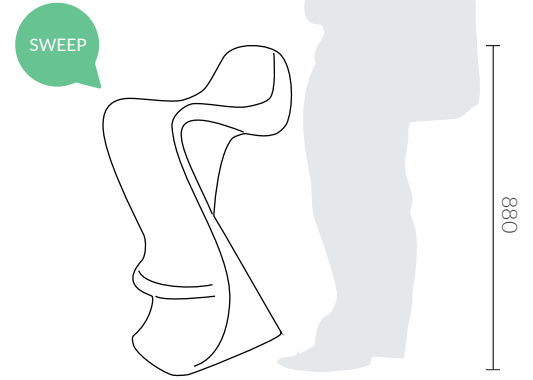

Technical card Sweep

Sweep it!

Slim and with curves. Your attention it deserves! Sweep is full of contrasts, we can tell. And you must admit it's effective but not defective.

| Name | Code | Dimensions | Weight | Light Source |
|-------|------------|-------------------|--------|--------------|
| Sweep | NU 043 085 | 430 x 380 x 880 h | 4 kg | |