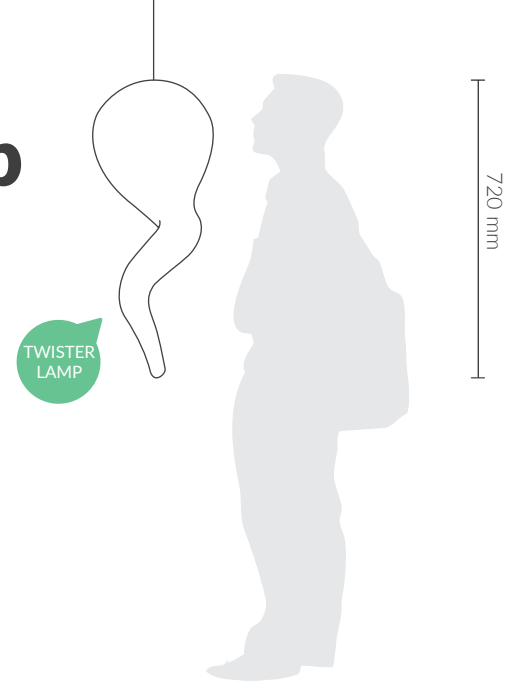

Technical card

Twister Hanging Lamp

Plot twist!

Is it a bird? Is it a plane? No! It's Twister! Do we have to explain? We must admit harty that this rock candy will rock every party.

Name	Code	Dimensions	Weight	Light Source
Twister 70	BAT-TOUR	Ø 350 x 720 h	4 kg	light bulb ECO

light

INCLUDED

The E27 thread with ECO light bulb