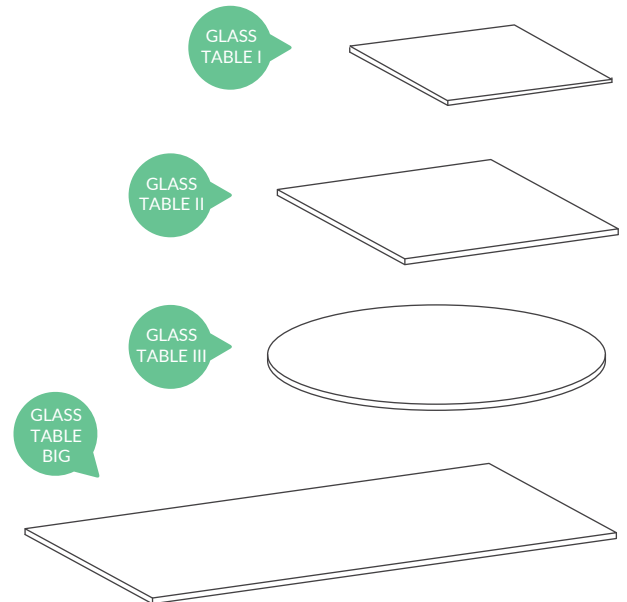

Technical card

Glass Table

Dine with me

Square, round or rectangular? It doesn't matter because this is the best type of glass. Safe for everyday use!

Name	Code	Dimensions	Weight	Material
Glass Table I	NU 00 001 000	500 x 500 x 6 h	4 kg	szkło
Glass Table II	NU 00 002 000	800 x 800 x 10 h	5 kg	szkło
Glass Table III	NU 00 003 000	Ø 800 x 10 h	4 kg	szkło
Glass Table BIG	NU 00 004 000	1600 x 800 x 10 h	10 kg	szkło

A MATERIAL AND A PRODUCTION METHOD

Nunoni tabletops are made of high-quality impact-resistant glass.

MATERIAL FEATURES

łatwe
w utrzymaniu

nuno'ni

nunoni.com | info@nunoni.com | +48 68 414 55 54

All nuno'ni products have a two-year guarantee.