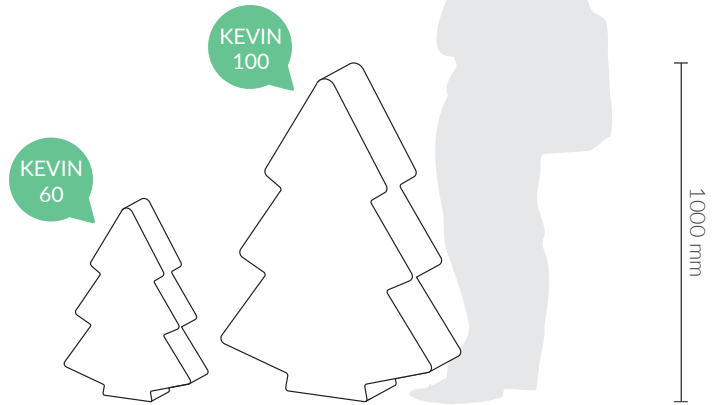

Take it home!

This little and adorable spruce tree is a decoration not only on high days and holidays. We admit that Kevin doesn't like being home alone but don't worry! You can leave it there and your house will be untouched.

Name	Code	Dimensions	Weight	Light Source
Kevin 60	NU 017 060	420 x 150 x 600 h	1,1 kg	
Kevin 60 Light	NU 023 060	420 x 150 x 600 h	1,1 kg	light bulb ECO
Kevin 60 Light RGB	NU 023 060	420 x 150 x 600 h	1,1 kg	RGB + remote
Kevin 100	NU 017 100	700 x 200 x 1000 h	4,5 kg	
Kevin 100 Light	NU 017 100	700 x 200 x 1000 h	4,5 kg	light bulb ECO
Kevin 100 Light RGB	NU 017 100	700 x 200 x 1000 h	4,5 kg	RGB + remote