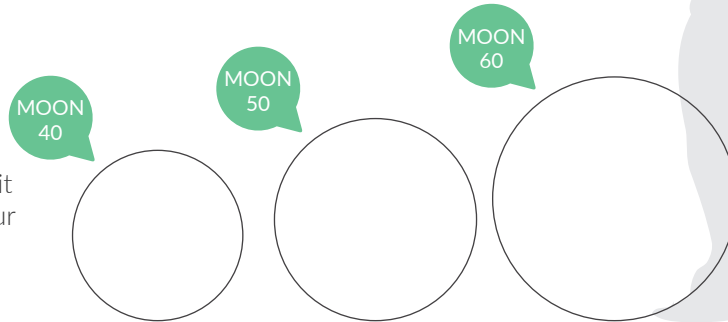

600 mm

The bright side of the Moon

Have you ever asked for the moon? Here it is! This brand new, shiny ball will make your life a whole lot easier. Even during the full moon! Now, are you ready for the moonwalk...?

Name	Code	Dimensions	Weight	Light Source
Moon 40	303 121	Ø 400	4 kg	light bulb ECO
Moon 40 RGB	303 090	Ø 400	4 kg	RGB + remote
Moon 50	303 122	Ø 500	5 kg	light bulb ECO
Moon 50 RGB	303 091	Ø 500	5 kg	RGB + remote
Moon 60	303 123	Ø 600	6,5 kg	light bulb ECO
Moon 60 RGB	303 092	Ø 600	6,5 kg	RGB + remote