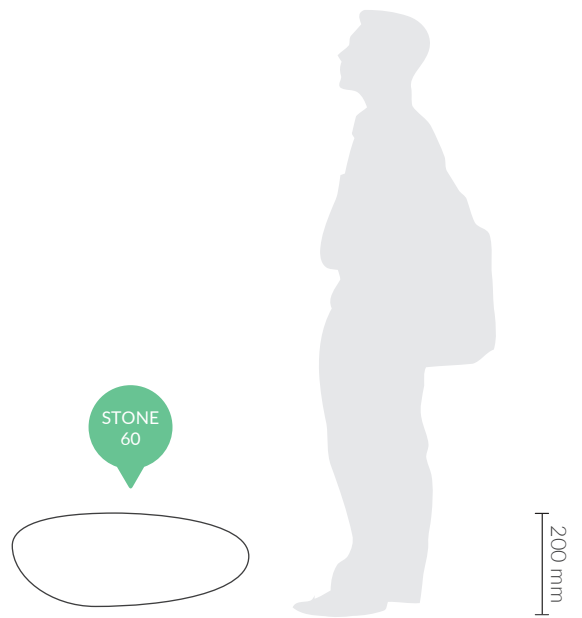

Technical card Stone

It will rock you!

This lamp is famous for many roles so no wonder that it's got a lot of fans. Stone can be cunning, shining, outstanding or striking. Keep it rolling, dear friend!

Name	Code	Dimensions	Weight	Light Source
Stone 60	C6018	600 x 400 x 200 h	3 kg	light bulb ECO

light

INCLUDED

The E27 thread with ECO light bulb