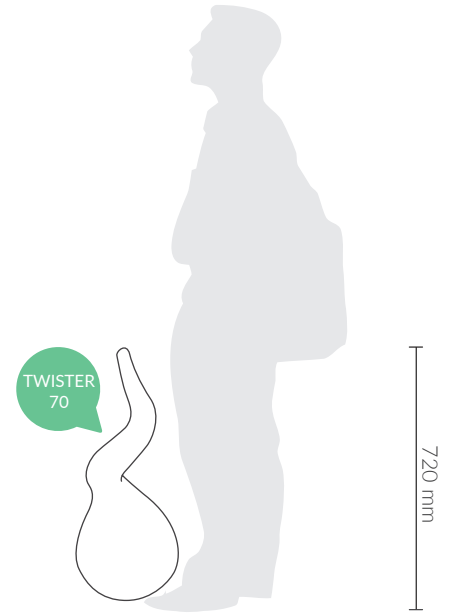

Technical card

Twister

Let's twist again!

This is what "twisted" means! It's like a flirty curl that draws all the attention but it brings a subtle touch to a room at the same time. Check it yourself by enjoying the light and delight that Twister gives. Give your life a twist!

Name	Code	Dimensions	Weight	Light Source
Twister 70	BAT-TOUR	Ø 350 x 720 h	4 kg	light bulb ECO

A MATERIAL AND A PRODUCTION METHOD

Nuno'ni products are made of high quality polyethylene (LLDPE). They are produced in a rotational molding process.