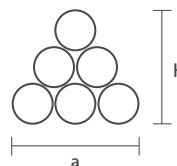

PYRAMID X-MAS BALL

Is there something better than a Christmas decoration with a large bauble playing the leading part? Only the composition made of more different color baubles. Thanks to internal structure of the XXL bauble, they can easily create an impressive pyramid - decide about the colors and glittering additional elements, play with the form of Christmas decorations for your city!

INSTALLATION

rack / ring / pyramid

MATERIAL

fiberglass

THE PRICE LIST - BAUBLES (STANDARD COLOR)

Name	Dimensions [a * h]	Quantity in a set	Net Price
X - MAS BALL 40 / 4	80 x 75 cm	3+1	640€
X - MAS BALL 50 / 4	100 x 93 cm	3+1	740€
X - MAS BALL 60 / 4	120 x 112 cm	3+1	840€
X - MAS BALL 70 / 4	140 x 131 cm	3+1	1000€
X - MAS BALL 80 / 4	160 x 149 cm	3+1	1300€
X - MAS BALL 100 / 4	200 x 187 cm	3+1	1600€
X - MAS BALL 120 / 4	240 x 224 cm	3+1	2100€
X - MAS BALL 150 / 4	300 x 280 cm	3+1	4100€

Name	Dimensions [a * h]	Quantity in a set	Net Price
X - MAS BALL 40 / 10	120 x 109 cm	6+3+1	1600€
X - MAS BALL 50 / 10	150 x 137 cm	6+3+1	1850€
X - MAS BALL 60 / 10	180 x 164 cm	6+3+1	2100€
X - MAS BALL 70 / 10	210 x 191 cm	6+3+1	2500€
X - MAS BALL 80 / 10	240 x 218 cm	6+3+1	3250€
X - MAS BALL 100 / 10	300 x 273 cm	6+3+1	4000€
X - MAS BALL 120 / 10	360 x 328 cm	6+3+1	5250€
X - MAS BALL 150 / 10	450 x 410 cm	6+3+1	10250€

OPTIONS

Non-standard colors: white/red/silver/gold Non-standard colors: white/red/silver/gold

MODULARITY
build a set

LOW&HIGH
hang it or put it on the

XXL VERSION
choose a size

GLOW EFFECT
add glitter