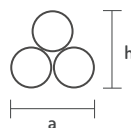

PYRAMID X-MAS BALL

Is there something better than a Christmas decoration with a large bauble playing the leading part? Only the composition made of more different color baubles. Thanks to internal structure of the XXL bauble, they can easily create an impressive pyramid - decide about the colors and glittering additional elements, play with the form of Christmas decorations for your city!

INSTALLATION

rack / ring / pyramid

MATERIAL

fiberglass

THE PRICE LIST - BAUBLES (STANDARD COLOR)

Name	Dimensions [a * h]	Quantity in a set	Net Price
X - MAS BALL 40 / 4	80 x 75 cm	3+1	640€
X - MAS BALL 50 / 4	100 x 93 cm	3+1	740€
X - MAS BALL 60 / 4	120 x 112 cm	3+1	840€
X - MAS BALL 70 / 4	140 x 131 cm	3+1	1000€
X - MAS BALL 80 / 4	160 x 149 cm	3+1	1300€
X - MAS BALL 100 / 4	200 x 187 cm	3+1	1600€
X - MAS BALL 120 / 4	240 x 224 cm	3+1	2100€
X - MAS BALL 150 / 4	300 x 280 cm	3+1	4100€

Name	Dimensions [a * h]	Quantity in a set	Net Price
X - MAS BALL 40 / 10	120 x 109 cm	6+3+1	1600€
X - MAS BALL 50 / 10	150 x 137 cm	6+3+1	1850€
X - MAS BALL 60 / 10	180 x 164 cm	6+3+1	2100€
X - MAS BALL 70 / 10	210 x 191 cm	6+3+1	2500€
X - MAS BALL 80 / 10	240 x 218 cm	6+3+1	3250€
X - MAS BALL 100 / 10	300 x 273 cm	6+3+1	4000€
X - MAS BALL 120 / 10	360 x 328 cm	6+3+1	5250€
X - MAS BALL 150 / 10	450 x 410 cm	6+3+1	10250€

OPTIONS

Non-standard colors: white/red/silver/gold Non-standard colors: white/red/silver/gold

MODULARITY
build a set

LOW&HIGH
hang it or put it on the

XXL VERSION
choose a size

GLOW EFFECT
add glitter