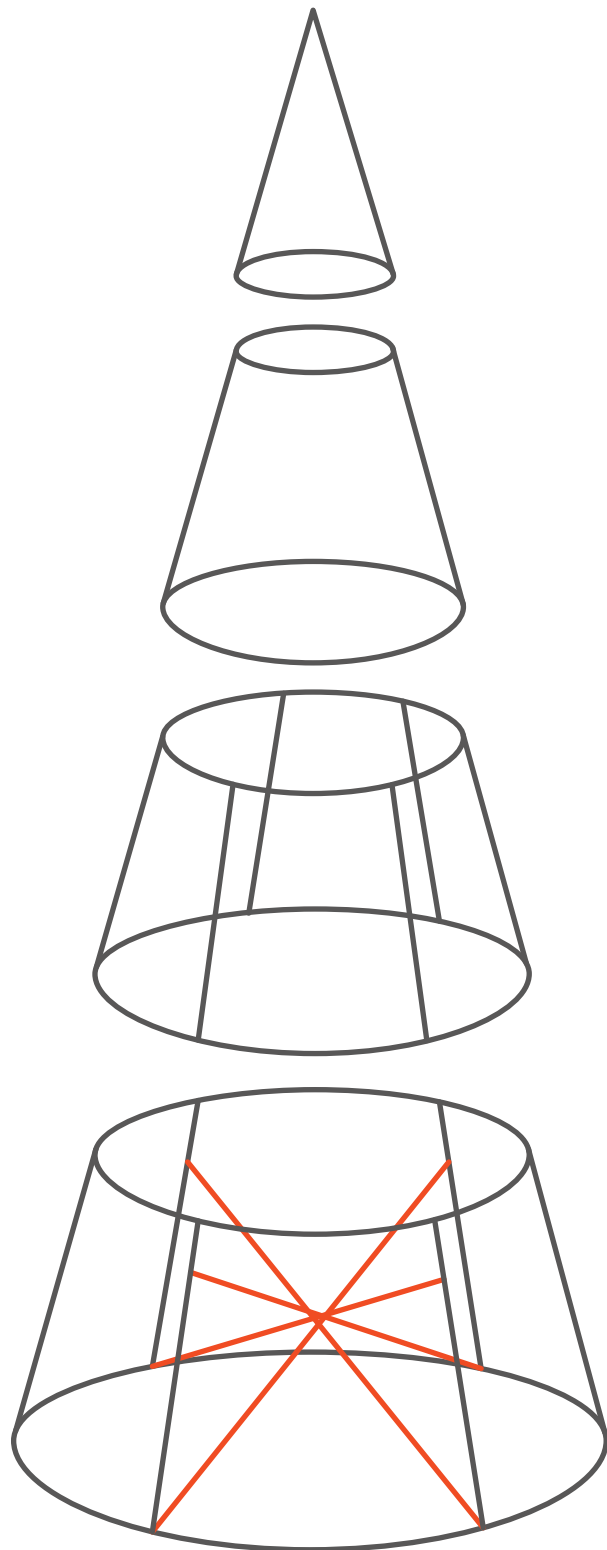

**Terra**<sup>®</sup>  
*Christmas*

*Assembly diagram*  
**Terra Christmas Tree**

1x 

**Terra Christmas Tree 200**  
compatible models\*: H700 | H1100

1x 

1x 

**Terra Christmas Tree 300**  
compatible models\*: H750 | H1200

**Terra Christmas Tree 650**

top

parts of the floor

stabilizing crossbars

\* compatible models Flower Towers Terra

**TOP**

**Terra Christmas Tree 200**

1 part | overall height: 198 cm

**BASE**

**Terra Christmas Tree 300**

1 part | floor height: 97 cm | overall height: 295 cm

**Terra Christmas Tree 470**

4 parts | floor height: 175 cm | overall height: 470 cm

**BASE**

**Terra Christmas Tree 650**

4 parts | 4 stabilizing crossbars

flor height: 175 cm | overall height: 645 cm