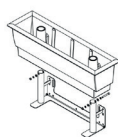

Fastening types:

Horizontal fastening
50 €

Vertical attachment
50 €

Easy side attachment
70 €

Top attachment
50 €

Double side fastening
130 €

⌀ DIAMETER 💧 CAPACITY 🚰 WATER RESERVE CAPACITY
◇ HEIGHT ▷ WIDTH 📦 WEIGHT BEFORE PLANTING