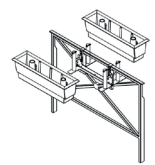

Fastening types:

Horizontal fastening
50 €

Vertical attachment
50 €

Easy side attachment
70 €

Top attachment
50 €

Double side fastening
130 €

⌀ DIAMETER 💧 CAPACITY 🚰 WATER RESERVE CAPACITY
◇ HEIGHT ▷ WIDTH 📦 WEIGHT BEFORE PLANTING