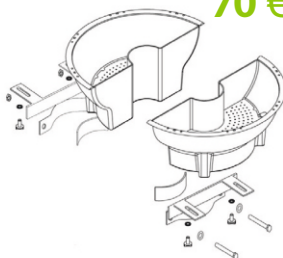

Types of fastening:

Metal fastening for walls

60 €

Metal mount for round poles
Ø max 120 mm / Ø >120 mm

70 €

Plastic mount for round poles

70 €

Metal mount for square poles

70 €

 DIAMETER
  CAPACITY
  WATER RESERVE CAPACITY
 HEIGHT
  WIDTH
  WEIGHT BEFORE PLANTING

| PRODUKT | ARTICEL- DESIGNATION | SIZE | | | | COLOR VARIATIONS | | BASE PRICE <small>Net price without MwSt. 19%</small> |
|---|-------------------------|------|------|-------|-------|------------------|-----------|--|
| | | mm | mm | Liter | Liter | Weight | RAL-Color | |
| | Sifu® V460 | ∅460 | ∩290 | 14,5 | 4,1 | 2,2 | | 100 € |
| ADDITIONAL OPTIONS | | | | | | | | |
| Culture Tub 120 € Water-substrate separating grid 30 € Planting 40 € | | | | | | | | |
| | Sifu® V580 | ∅580 | ∩290 | 26,5 | 6,5 | 3,0 | | 130 € |
| ADDITIONAL OPTIONS | | | | | | | | |
| Culture Tub 130 € Water-substrate separating grid 30 € Planting 60 € | | | | | | | | |
| | Sifu® V710 | ∅710 | ∩320 | 47 | 8,7 | 4,4 | | 170 € |
| ADDITIONAL OPTIONS | | | | | | | | |
| Culture Tub 140 € Water-substrate separating grid 30 € Planting 85 € | | | | | | | | |
| | Sifu® V950 | ∅950 | ∩420 | 89,5 | 20,3 | 14 | | 300 € |
| ADDITIONAL OPTIONS | | | | | | | | |
| Water-substrate separating grid 40 € | | | | | | | | |