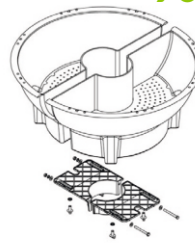

Types of fastening:

Metal fastening for walls

60 €

Metal mount for round poles
Ø max 120 mm / Ø >120 mm

70 €

Plastic mount for round poles

70 €

Metal mount for square poles

70 €

 DIAMETER
  CAPACITY
  WATER RESERVE CAPACITY
 HEIGHT
  WIDTH
  WEIGHT BEFORE PLANTING

| PRODUKT | ARTICEL- DESIGNATION | SIZE | | | | COLOR VARIATIONS | | BASE PRICE <small>Net price without MwSt. 19%</small> |
|---|-------------------------|------|------|-------|-------|------------------|-----------|--|
| | | mm | mm | Liter | Liter | Weight | RAL-Color | |
| | Sifu® V460 | ∅460 | ∩290 | 14,5 | 4,1 | 2,2 | | 100 € |
| ADDITIONAL OPTIONS | | | | | | | | |
| Culture Tub 120 € Water-substrate separating grid 30 € Planting 40 € | | | | | | | | |
| | Sifu® V580 | ∅580 | ∩290 | 26,5 | 6,5 | 3,0 | | 130 € |
| ADDITIONAL OPTIONS | | | | | | | | |
| Culture Tub 130 € Water-substrate separating grid 30 € Planting 60 € | | | | | | | | |
| | Sifu® V710 | ∅710 | ∩320 | 47 | 8,7 | 4,4 | | 170 € |
| ADDITIONAL OPTIONS | | | | | | | | |
| Culture Tub 140 € Water-substrate separating grid 30 € Planting 85 € | | | | | | | | |
| | Sifu® V950 | ∅950 | ∩420 | 89,5 | 20,3 | 14 | | 300 € |
| ADDITIONAL OPTIONS | | | | | | | | |
| Water-substrate separating grid 40 € | | | | | | | | |