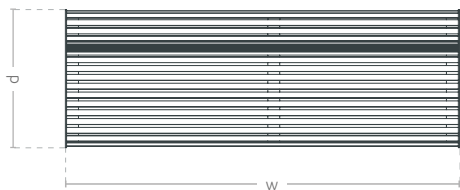

## TECHNICAL SHEET

The city bench has a unique shape and color. Steel surface guarantees durability and resistance of the bench, regardless of the weather conditions. The bench is fixed with anchors, assuring resistance to mechanical damage. Each bench rung can have any color.

Bench  
with backrest  
**Zebra**

COLLECTION ZEBRA

sketch

side view

front view

Bench  
with backrest

**Zebra**

COLLECTION ZEBRA