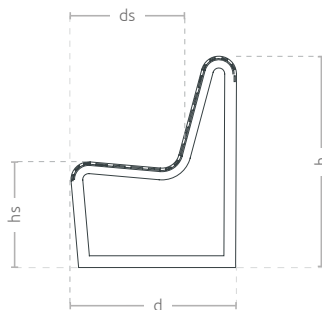

## TECHNICAL SHEET

The city bench has a unique shape and color. Steel surface guarantees durability and resistance of the bench, regardless of the weather conditions. The bench is fixed with anchors, assuring resistance to mechanical damage. Each bench rung can have any color.

Bench  
with backrest  
**Zebra**

COLLECTION ZEBRA

sketch

side view

front view

Bench  
with backrest

**Zebra**

COLLECTION ZEBRA

## MODELS

Model	Code	Dimensions [mm]
Zebra Multicolor*	TC 002 307	w 1650 × d 700 × h 900 × ds 440 × hs 440
Zebra Monocolor**	TC 002 307...	w 1650 × d 700 × h 900 × ds 440 × hs 440

- \*Multicolor - A ready set of antique colors or RAL colors
- \*\*Monocolor - One selected antique color or RAL color