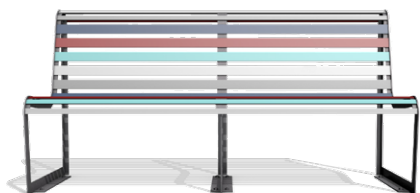

## TECHNICAL SHEET

The city bench has a unique shape and color. Steel surface guarantees durability and resistance of the bench, regardless of the weather conditions. The bench is fixed with anchors, assuring resistance to mechanical damage. Each bench rung can have any color.

Bench  
with backrest  
**Zebra**

COLLECTION ZEBRA

sketch

side view

front view

Bench  
with backrest

**Zebra**

COLLECTION ZEBRA

## FEATURES

a wide  
range of  
colors

powder  
coating RAL

hot-dip  
galvanized  
steel

smooth or  
rough surface

fixings to the  
ground