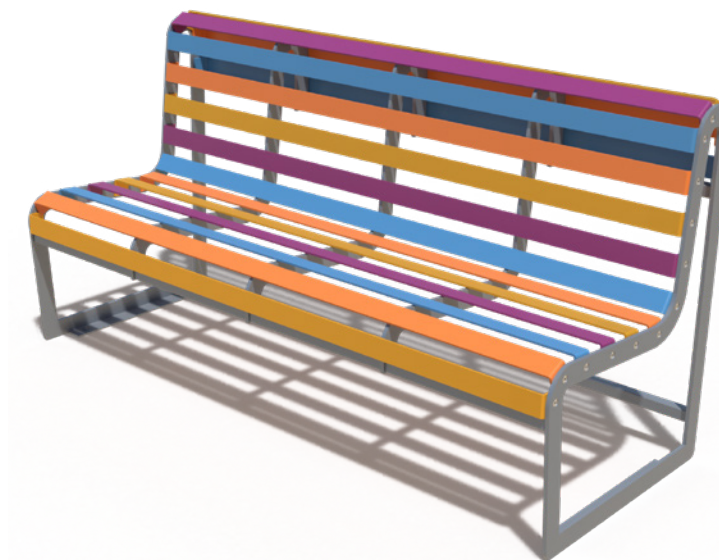

Bench
with backrest
Zebra

COLLECTION ZEBRA

TECHNICAL SHEET

The city bench has a unique shape and color. Steel surface guarantees durability and resistance of the bench, regardless of the weather conditions. The bench is fixed with anchors, assuring resistance to mechanical damage. Each bench rung can have any color.

sketch

side view

front view

Bench
with backrest

Zebra

COLLECTION ZEBRA

FEATURES

a wide
range of
colors

powder
coating RAL

hot-dip
galvanized steel

smooth or
rough surface

fixings to the
ground

COLORS

Antique colors

1 - Green

2 - Gold

RAL fading colours

RAL 7001*
Silver Grey

RAL 9016
Traffic White

RAL 6034
Pastel Turquoise

RAL 5008
Gray Blue

RAL 1015
Light Ivory

*RAL 7001 - THE CONSTANT COLOUR OF THE RACK WITH SUPPORTING FEET AND THE FIRST RING
Ask your sales advisor about the details