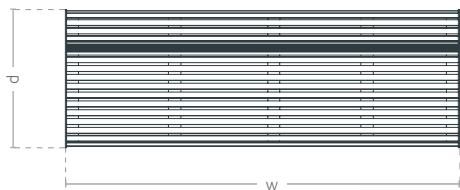

Bench
with backrest
Zebra

COLLECTION ZEBRA

TECHNICAL SHEET

The city bench has a unique shape and color. Steel surface guarantees durability and resistance of the bench, regardless of the weather conditions. The bench is fixed with anchors, assuring resistance to mechanical damage. Each bench rung can have any color.

sketch

side view

front view

Bench
with backrest

Zebra

COLLECTION ZEBRA

FEATURES

a wide
range of
colors

RAL fading colours

RAL 7001*
Silver Grey

RAL 9016
Traffic White

RAL 6034
Pastel Turquoise

RAL 5008
Gray Blue

RAL 1015
Light Ivory

*RAL 7001 - THE CONSTANT COLOUR OF THE RACK WITH SUPPORTING FEET AND THE FIRST RING
Ask your sales advisor about the details