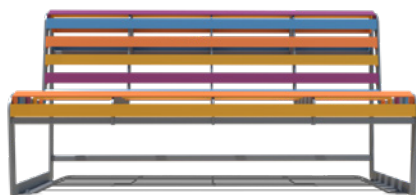

Bench
with backrest
Zebra

COLLECTION ZEBRA

TECHNICAL SHEET

The city bench has a unique shape and color. Steel surface guarantees durability and resistance of the bench, regardless of the weather conditions. The bench is fixed with anchors, assuring resistance to mechanical damage. Each bench rung can have any color.

sketch

side view

front view

Bench
with backrest

Zebra

COLLECTION ZEBRA

FEATURES

a wide
range of
colors

powder
coating RAL

hot-dip
galvanized steel

smooth or
rough surface

fixings to the
ground

COLORS

Antique colors

1 - Green

2 - Gold

RAL fading colours

RAL 7001*
Silver Grey

RAL 9016
Traffic White

RAL 6034
Pastel Turquoise

RAL 5008
Gray Blue

RAL 1015
Light Ivory

*RAL 7001 - THE CONSTANT COLOUR OF THE RACK WITH SUPPORTING FEET AND THE FIRST RING
Ask your sales advisor about the details