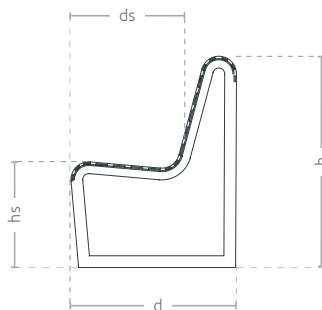

Bench
with backrest
Zebra

COLLECTION ZEBRA

TECHNICAL SHEET

The city bench has a unique shape and color. Steel surface guarantees durability and resistance of the bench, regardless of the weather conditions. The bench is fixed with anchors, assuring resistance to mechanical damage. Each bench rung can have any color.

sketch

side view

front view

Bench
with backrest

Zebra

COLLECTION ZEBRA

FEATURES

a wide
range of
colors

MODELS

Model	Code	Dimensions [mm]
Zebra Multicolor*	TC 002 307	w 1650 × d 700 × h 900 × ds 440 × hs 440
Zebra Monocolor**	TC 002 307...	w 1650 × d 700 × h 900 × ds 440 × hs 440

- *Multicolor - A ready set of antique colors or RAL colors
- **Monocolor - One selected antique color or RAL color