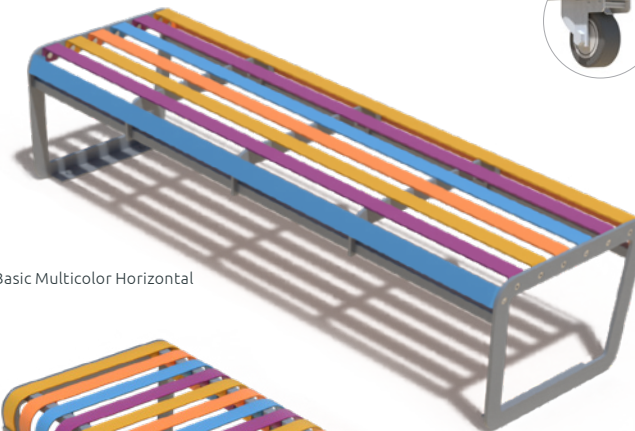

Bench
without backrest
Zebra Basic

COLLECTION ZEBRA

TECHNICAL SHEET

The city bench has a unique shape and color. Steel surface guarantees durability and resistance of the bench, regardless of the weather conditions. The bench is fixed with anchors, assuring resistance to mechanical damage. Each bench rung can have any color.

sketch

side view

front view

Horizontal rungs spread or Vertical rungs spread

Additional option - lockable wheels

Zebra Basic Multicolor Horizontal

Zebra Basic Multicolor Vertical

Bench
without backrest

Zebra Basic

COLLECTION ZEBRA

FEATURES

a wide
range of
colors

powder
coating RAL

hot-dip
galvanized steel

smooth or
rough surface

fixings to the
ground

RAL 5008
Gray Blue

RAL 1015
Light Ivory

*RAL 7001 - THE CONSTANT COLOUR OF THE RACK WITH SUPPORTING FEET AND THE FIRST RING
Ask your sales advisor about the details

MODELS

Model	Code	Dimensions [mm]
Zebra Basic Multicolor* Vertical	TC 002 306	w 1650 × h 440 × ds 580
Zebra Basic Monocolor** Vertical	TC 002 306...	w 1650 × h 440 × ds 580
Zebra Basic Multicolor* Horizontal	TC 002 309	w 1650 × h 440 × ds 580
Zebra Basic Monocolor** Horizontal	TC 002 309...	w 1650 × h 440 × ds 580