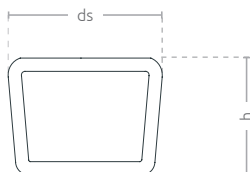

Bench
without backrest
Zebra Basic

COLLECTION ZEBRA

TECHNICAL SHEET

The city bench has a unique shape and color. Steel surface guarantees durability and resistance of the bench, regardless of the weather conditions. The bench is fixed with anchors, assuring resistance to mechanical damage. Each bench rung can have any color.

sketch

side view

front view

Horizontal rungs spread or Vertical rungs spread

Additional option - lockable wheels

Zebra Basic Multicolor Horizontal

Zebra Basic Multicolor Vertical

Bench
without backrest