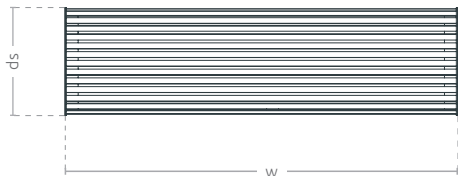

Bench
without backrest
Zebra Basic

COLLECTION ZEBRA

TECHNICAL SHEET

The city bench has a unique shape and color. Steel surface guarantees durability and resistance of the bench, regardless of the weather conditions. The bench is fixed with anchors, assuring resistance to mechanical damage. Each bench rung can have any color.

sketch

side view

front view

Horizontal rungs spread or Vertical rungs spread

Additional option - lockable wheels

Zebra Basic Multicolor Horizontal

Zebra Basic Multicolor Vertical

Bench
without backrest