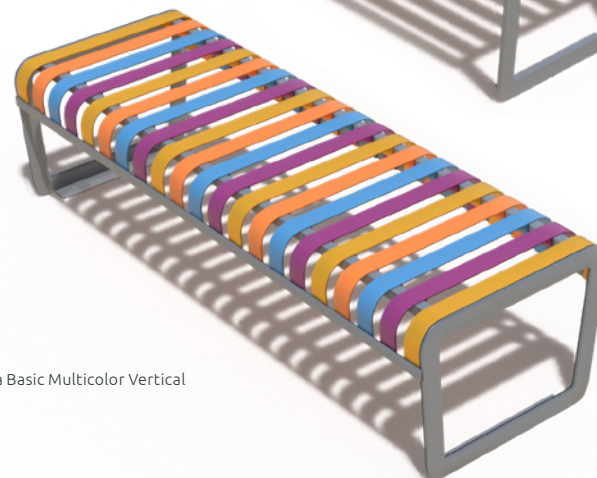

Bench
without backrest
Zebra Basic

COLLECTION ZEBRA

TECHNICAL SHEET

The city bench has a unique shape and color. Steel surface guarantees durability and resistance of the bench, regardless of the weather conditions. The bench is fixed with anchors, assuring resistance to mechanical damage. Each bench rung can have any color.

sketch

side view

front view

Horizontal rungs spread or Vertical rungs spread

Additional option - lockable wheels

Zebra Basic Multicolor Horizontal

Zebra Basic Multicolor Vertical

Bench
without backrest

Zebra Basic

COLLECTION ZEBRA

FEATURES

a wide
range of
colors

powder
coating RAL

hot-dip
galvanized steel

smooth or
rough surface

fixings to the
ground

RAL 5008
Gray Blue

RAL 1015
Light Ivory

*RAL 7001 - THE CONSTANT COLOUR OF THE RACK WITH SUPPORTING FEET AND THE FIRST RING
Ask your sales advisor about the details

MODELS

Model	Code	Dimensions [mm]
Zebra Basic Multicolor* Vertical	TC 002 306	w 1650 × h 440 × ds 580
Zebra Basic Monocolor** Vertical	TC 002 306...	w 1650 × h 440 × ds 580
Zebra Basic Multicolor* Horizontal	TC 002 309	w 1650 × h 440 × ds 580
Zebra Basic Monocolor** Horizontal	TC 002 309...	w 1650 × h 440 × ds 580