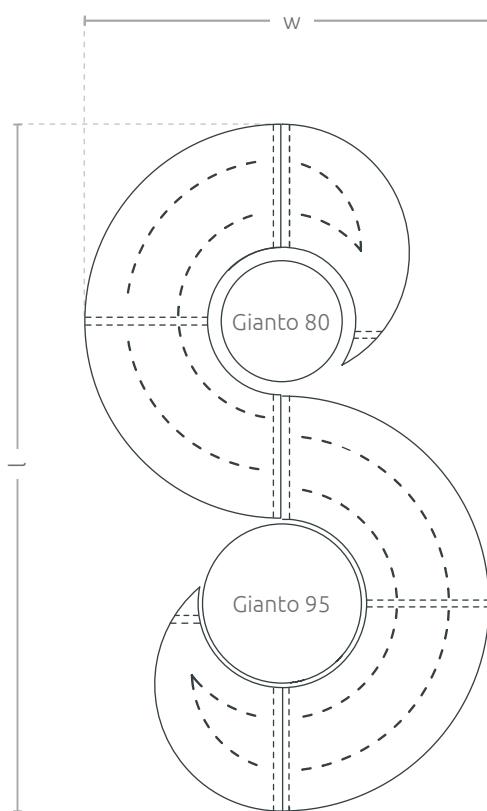

**Doble
Set**
for Gianto

COLLECTION WAVE

TECHNICAL SHEET

A set of urban furniture which consists of four steel benches in various shapes. The benches are compatible with Gianto pots, which together create an original and comfortable composition.

sketch

front view

Doble Set for Gianto

COLLECTION WAVE

FEATURES

compatible with the whole collection

powder coating RAL

hot-dip galvanized steel

a seat covered with zinc undercoat

compatible with the Gianto pot

fixings to the ground

COLORS

antique colors

Ask your sales advisor about the details

MODELS

Model	Code	Dimensions [mm]	Compatibility
Doble Set (S95L + M95 + M80 + S80L)	TC 003 803	w 1805 x l 3055	Gianto 80, 95