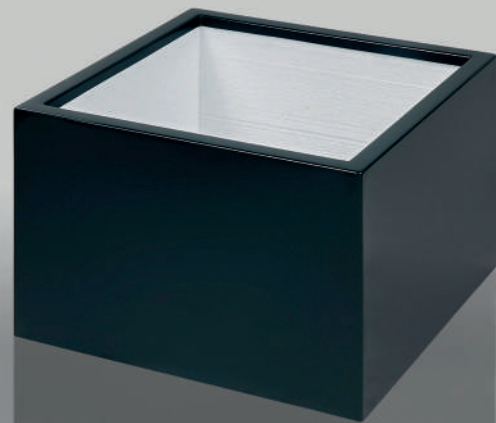

# Square POTS

UV protection

Lightweight

Easy to clean

| MATERIAL AND DIMENSIONS [CM]                  | WEIGHT | PRICE (€)  | PRICE (€) |
|---|--------|------------|-----------|
|   |        | color/With | color/RAL |
| Flower pot SQUARE fibreglass 40 x 40 x 80h    | 12kg   | 288€       | 324€      |
| Flower pot SQUARE fibreglass 50 x 50 x 80h    | 14kg   | 307€       | 348€      |
| Flower pot SQUARE fibreglass 60 x 60 x 40h    | 10kg   | 219€       | 248€      |
| Flower pot SQUARE fibreglass 100 x 100 x 40h  | 15kg   | 455€       | 514€      |
| Flower pot SQUARE fibreglass 100 x 100 x 80h  | 24kg   | 717€       | 810€      |
| Flower pot SQUARE fibreglass 120 x 120 x 60h  | 24kg   | 683€       | 771€      |
| Flower pot SQUARE fibreglass 120 x 120 x 80h  | 36kg   | 812€       | 917€      |
| Flower pot SQUARE fibreglass 120 x 120 x 100h | 42kg   | 931€       | 1052€     |
| Flower pot SQUARE fibreglass 160 x 160 x 50h  | 38kg   | 893€       | 1010€     |
| Flower pot SQUARE fibreglass 50 x 50 x 50h    | 9kg    | 217€       | 243€      |
| Flower pot SQUARE fibreglass 60 x 60 x 60h    | 12kg   | 312€       | 352€      |
| Flower pot SQUARE fibreglass 70 x 70 x 70h    | 14kg   | 412€       | 467€      |
| Flower pot SQUARE fibreglass 80 x 80 x 80h    | 18kg   | 543€       | 614€      |
| Flower pot SQUARE fibreglass 100 x 100 x 100h | 34kg   | 843€       | 952€      |
| Flower pot SQUARE fibreglass 120 x 120 x 120h | 42kg   | 1045€      | 1181€     |