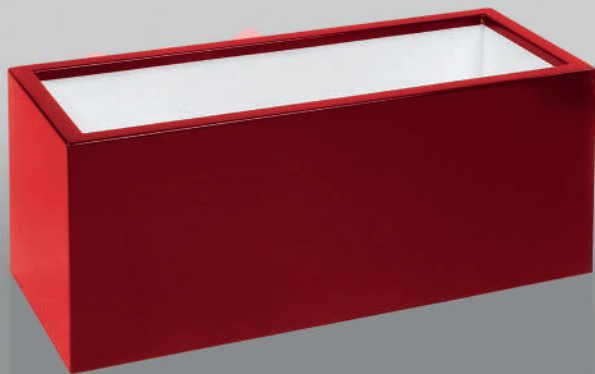

## FIBREGLASS POTS

Pots available in the colors of the RAL palette

# Longo POTS

UV protection

Lightweight

Easy to clean

| MATERIAL AND DIMENSIONS [CM]               | WEIGHT | PRICE (€)   |           |
|--|--------|-------------|-----------|
|  |        | color/White | color/RAL |
| Flower pot LONGO fibreglass 90 x 25x 80h   | 8kg    | 333€        | 376€      |
| Flower pot LONGO fibreglass 100 x 40 x 40h | 13kg   | 240€        | 271€      |
| Flower pot LONGO fibreglass 120 x 50 x 60h | 16kg   | 438€        | 495€      |
| Flower pot LONGO fibreglass 150 x 50 x 60h | 19kg   | 507€        | 571€      |
| Flower pot LONGO fibreglass 200 x 50 x 60h | 24kg   | 657€        | 743€      |
| Flower pot LONGO fibreglass 230 x 50 x 40h | 27kg   | 507€        | 571€      |