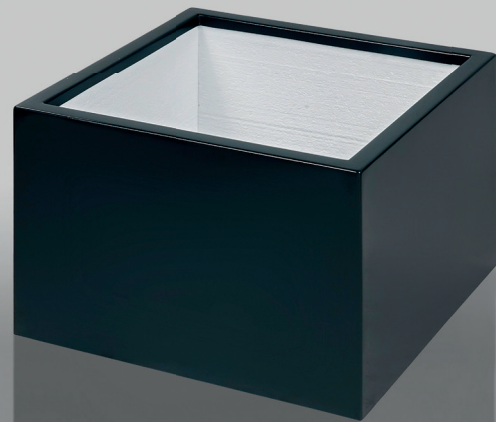

Square POTS

UV protection

Lightweight

Easy to clean

MATERIAL AND DIMENSIONS [CM]	WEIGHT	PRICE (€)	PRICE (€)
		color/With	color/RAL
Flower pot SQUARE fibreglass 40x40x80h	12kg	288€	324€
Flower pot SQUARE fibreglass 50x50x80h	14kg	307€	348€
Flower pot SQUARE fibreglass 60x60x40h	10kg	219€	248€
Flower pot SQUARE fibreglass 100x100x40h	15kg	455€	514€
Flower pot SQUARE fibreglass 100x100x80h	24kg	717€	810€
Flower pot SQUARE fibreglass 120x120x60h	24kg	683€	771€
Flower pot SQUARE fibreglass 120x120x80h	36kg	812€	917€
Flower pot SQUARE fibreglass 120x120x100h	42kg	931€	1052€
Flower pot SQUARE fibreglass 160x160x50h	38kg	893€	1010€
Flower pot SQUARE fibreglass 50x50x50h	9kg	217€	243€
Flower pot SQUARE fibreglass 60x60x60h	12kg	312€	352€
Flower pot SQUARE fibreglass 70x70x70h	14kg	412€	467€
Flower pot SQUARE fibreglass 80x80x80h	18kg	543€	614€
Flower pot SQUARE fibreglass 100x100x100h	34kg	843€	952€
Flower pot SQUARE fibreglass 120x120x120h	42kg	1045€	1181€

*The thickness of the polystyrene foam is 3 cm/ the width of the pot flange is 3.5cm/ thickness of the laminate is approx.3 mm.

** For available colors, please ask the sales representative!

2-year warranty