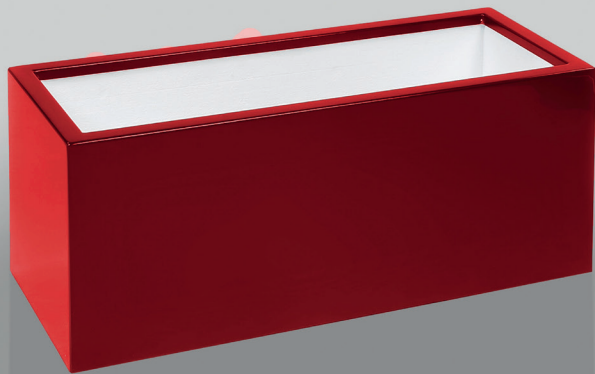

**** POTS AVAILABLE IN THE COLORS OF THE RAL PALETTE!**

FIBREGLASS POTS

For available colors, please ask the sales representative!

Longo POTS

UV protection

Lightweight

Easy to clean

MATERIAL AND DIMENSIONS [CM]	WEIGHT	PRICE (€)	
		color/White	color/RAL
Flower pot LONGO fibreglass 90 x 25x 80h	8kg	333€	376€
Flower pot LONGO fibreglass 100 x 40 x 40h	13kg	240€	271€
Flower pot LONGO fibreglass 120 x 50 x 60h	16kg	438€	495€
Flower pot LONGO fibreglass 150 x 50 x 60h	19kg	507€	571€
Flower pot LONGO fibreglass 200 x 50 x 60h	24kg	657€	743€
Flower pot LONGO fibreglass 230 x 50 x 40h	27kg	507€	571€

*The thickness of the polystyrene foam is 3 cm/ the width of the pot flange is 3.5cm/ thickness of the laminate is approx.3 mm.

** For available colors, please ask the sales representative!

2-year warranty