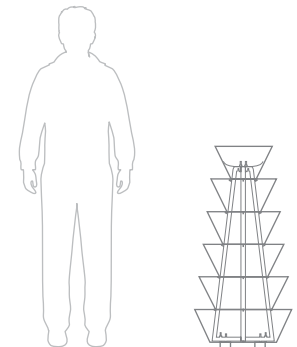

*Additional options

Powder coating
59 €

Watering system
55 €

Anti-theft system
40 €

Mobile system
75 €

Seal
25 € (2,5€/m)

H 1050

| Levels | Litres (L) | Total height (mm) | Bottom diameter (mm) | Weight (kg) | Material | Net price for 1 item when purchasing 1 item | Net price for 1 item when purchasing 10 items |
|--------|------------|-------------------|----------------------|-------------|------------------|---|---|
| 5 | 397 | 1 160 | 1 050 | 45 | STEEL GALVANIZED | 855 € | 730 € |

*Additional options

Powder coating
100 €

Watering system
75 €

Anti-theft system
38 €

Mobile system
75 €

Seal
50 € (2,5€/m)

H 1100

| Levels | Litres (L) | Total height (mm) | Bottom diameter (mm) | Weight (kg) | Material | Net price for 1 item when purchasing 1 item | Net price for 1 item when purchasing 10 items |
|--------|------------|-------------------|----------------------|-------------|------------------|---|---|
| 6 | 125 | 1010 | 600 | 30 | STEEL GALVANIZED | 295 € | 250 € |

*Additional options

Powder coating
included in the price

Watering system
60 €

Anti-theft system
-

Mobile system
50 €

Seal
25 € (2,5€/m)

H 1200

| Levels | Litres (L) | Total height (mm) | Bottom diameter (mm) | Weight (kg) | Material | Net price for 1 item when purchasing 1 item | Net price for 1 item when purchasing 10 items |
|--------|------------|-------------------|----------------------|-------------|------------------|---|---|
| 6 | 668 | 1355 | 1200 | 86 | STEEL GALVANIZED | 1 025 € | 870 € |