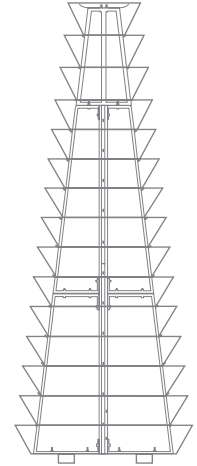

*Additional options

Powder coating
130 €

Watering system
95 €

Anti-theft system
40 €

Mobile system
-

Seal
50 € (2,5€/m)

H 3000

| Levels | Litres (L) | Total height (mm) | Bottom diameter (mm) | Weight (kg) | Material | Net price for 1 item when purchasing 1 item | Net price for 1 item when purchasing 10 items |
|--------|------------|-------------------|----------------------|-------------|------------------|---|---|
| 15 | 1390 | 3105 | 1200 | 175 | STEEL GALVANIZED | 1 450 € | 1 250 € |

*Additional options

Powder coating
200 €

Watering system
150 €

Anti-theft system
40 €

Mobile system
-

Seal
113 € (2,5€/m)

H 3400

| Levels | Litres (L) | Total height (mm) | Bottom diameter (mm) | Weight (kg) | Material | Net price for 1 item when purchasing 1 item | Net price for 1 item when purchasing 10 items |
|--------|------------|-------------------|----------------------|-------------|------------------|---|---|
| 17 | 1490 | 3435 | 1200 | 190 | STEEL GALVANIZED | 1 600 € | 1 350 € |

*Additional options

Powder coating
215 €

Watering system
175 €

Anti-theft system
40 €

Mobile system
-

Seal
125 € (2,5€/m)

W 600/1

| Levels | Litres (L) | Total height (mm) | Upper Bottom diameter (mm) | Weight (kg) | Material | Net price for 1 item when purchasing 1 item | Net price for 1 item when purchasing 10 items |
|--------|------------|-------------------|----------------------------|-------------|------------------|---|---|
| 1 | 46 | 220 | A1-650 | 2 x 6 | STEEL GALVANIZED | 190 € | 180 € |

W 600/2

| Levels | Litres (L) | Total height (mm) | Upper Bottom diameter (mm) | Weight (kg) | Material | Net price for 1 item when purchasing 1 item | Net price for 1 item when purchasing 10 items |
|--------|------------|-------------------|----------------------------|-------------|------------------|---|---|
| 2 | 58 | 330 | A1-800 | 2 x 7 | STEEL GALVANIZED | 210 € | 195 € |