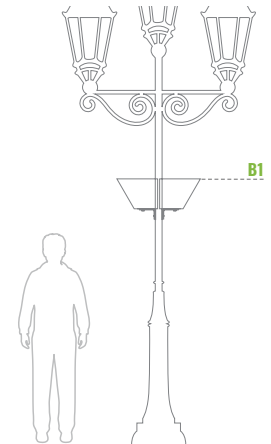

W 600/2

| Levels | Litres (L) | Total height (mm) | Upper Bottom diameter (mm) | Weight (kg) | Material | Net price for 1 item when purchasing 1 item | Net price for 1 item when purchasing 10 items |
|--------|------------|-------------------|----------------------------|-------------|------------------|---|---|
| 2 | 58 | 330 | A1-800 | 2 x 7 | STEEL GALVANIZED | 210 € | 195 € |

*Additional options

Powder coating **included in the price**

Watering system **37 €**

Double bottom system **included in the price**

Fixing **included in the price**

Seal **10 €** (2,5€/m)

W 600/3

| Levels | Litres (L) | Total height (mm) | Upper Bottom diameter (mm) | Weight (kg) | Material | Net price for 1 item when purchasing 1 item | Net price for 1 item when purchasing 10 items |
|--------|------------|-------------------|----------------------------|-------------|------------------|---|---|
| 3 | 70 | 475 | A1-600/A2-500/A3-400 | 2 x 9 | STEEL GALVANIZED | 235 € | 210 € |

*Additional options

Powder coating
included in the price

Watering system
48 €

Double bottom system
included in the price

Fixing
included in the price

Seal
15 € (2,5€/m)

W 800/1

| Levels | Litres (L) | Total height (mm) | Upper Bottom diameter (mm) | Weight (kg) | Material | Net price for 1 item when purchasing 1 item | Net price for 1 item when purchasing 10 items |
|--------|------------|-------------------|----------------------------|-------------|------------------|---|---|
| 1 | 75 | 270 | B1-800 | 2 x 11 | STEEL GALVANIZED | 280 € | 265 € |

W 600/2 ¹/₂ **NEW**

| Levels | Litres (L) | Total height (mm) | Upper Bottom diameter (mm) | Weight (kg) | Material | Net price for 1 item when purchasing 1 item | Net price for 1 item when purchasing 10 items |
|--------|------------|-------------------|----------------------------|-------------|------------------|---|---|
| 2 | 29 | 330 | A1-600/A2-500 | 7 | STEEL GALVANIZED | 105 € | 95 € |