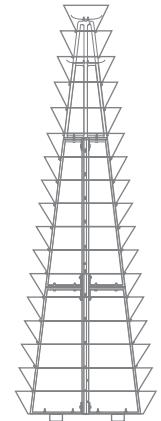

*Additional options

Powder coating
200 €

Watering system
150 €

Anti-theft system
40 €

Mobile system
-

Seal
113 € (2,5€/m)

H 3400

| Levels | Litres (L) | Total height (mm) | Bottom diameter (mm) | Weight (kg) | Material | Net price for 1 item when purchasing 1 item | Net price for 1 item when purchasing 10 items |
|--------|------------|-------------------|----------------------|-------------|------------------|---|---|
| 17 | 1490 | 3435 | 1200 | 190 | STEEL GALVANIZED | 1 600 € | 1 350 € |

*Additional options

Powder coating
215 €

Watering system
175 €

Anti-theft system
40 €

Mobile system
-

Seal
125 € (2,5€/m)

W 600/1

| Levels | Litres (L) | Total height (mm) | Upper Bottom diameter (mm) | Weight (kg) | Material | Net price for 1 item when purchasing 1 item | Net price for 1 item when purchasing 10 items |
|--------|------------|-------------------|----------------------------|-------------|------------------|---|---|
| 1 | 46 | 220 | A1-650 | 2 x 6 | STEEL GALVANIZED | 190 € | 180 € |

*Additional options

Powder coating **included in the price**

Sys. nawadniania -

Double bottom system **included in the price**

Fixing **included in the price**

Seal **8 €** (2,5€/m)

Cultivation Insert Culture Tub **50 €** **NEW**

W 600/2

| Levels | Litres (L) | Total height (mm) | Upper Bottom diameter (mm) | Weight (kg) | Material | Net price for 1 item when purchasing 1 item | Net price for 1 item when purchasing 10 items |
|--------|------------|-------------------|----------------------------|-------------|------------------|---|---|
| 2 | 58 | 330 | A1-800 | 2 x 7 | STEEL GALVANIZED | 210 € | 195 € |