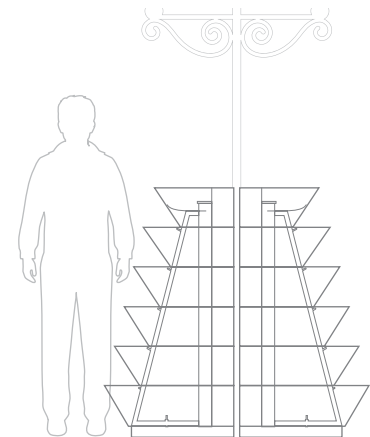

*Additional options

Powder coating
115 €

Watering system
70 €

Anti-theft system
40 €

Mobile system
75 €

Seal
50 € (2,5€/m)

H 1200^{ROUND}

| Levels | Litres (L) | Total height (mm) | Bottom diameter (mm) | Weight (kg) | Material | Net price for 1 item when purchasing 1 item | Net price for 1 item when purchasing 10 items |
|--------|------------|-------------------|----------------------|-------------|------------------|---|---|
| 6 | 2 x 307 | 1355 | 1200 | 2 x 60 | STEEL GALVANIZED | 1 200 € | 1 050 € |