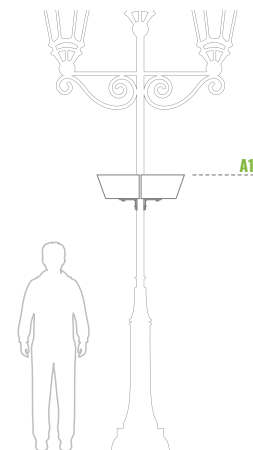

*Additional options

Powder coating **included in the price**

Sys. nawadniania -

Double bottom system **included in the price**

Fixing **included in the price**

Seal **8 €** (2,5€/m)

Cultivation Insert Culture Tub **50 €** **NEW**

W 600/2

| Levels | Litres (L) | Total height (mm) | Upper Bottom diameter (mm) | Weight (kg) | Material | Net price for 1 item when purchasing 1 item | Net price for 1 item when purchasing 10 items |
|--------|------------|-------------------|----------------------------|-------------|------------------|---|---|
| 2 | 58 | 330 | A1-800 | 2 x 7 | STEEL GALVANIZED | 210 € | 195 € |