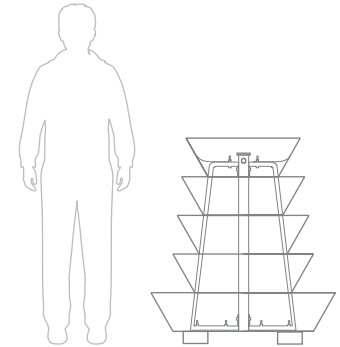

*Additional options

Powder coating
55 €

Watering system
50 €

Anti-theft system
-

Mobile system
50 €

Seal
17,5 € (2,5€/m)

H 750

| Levels | Litres (L) | Total height (mm) | Bottom diameter (mm) | Weight (kg) | Material | Net price for 1 item when purchasing 1 item | Net price for 1 item when purchasing 10 items |
|--------|------------|-------------------|----------------------|-------------|------------------|---|---|
| 3 | 373 | 740 | 1200 | 58 | STEEL GALVANIZED | 495 € | 420 € |

*Additional options

Powder coating
59 €

Watering system
55 €

Anti-theft system
40 €

Mobile system
75 €

Seal
25 € (2,5€/m)

H 1050

| Levels | Litres (L) | Total height (mm) | Bottom diameter (mm) | Weight (kg) | Material | Net price for 1 item when purchasing 1 item | Net price for 1 item when purchasing 10 items |
|--------|------------|-------------------|----------------------|-------------|------------------|---|---|
| 5 | 397 | 1 160 | 1 050 | 45 | STEEL GALVANIZED | 855 € | 730 € |

*Additional options

Powder coating
100 €

Watering system
75 €

Anti-theft system
38 €

Mobile system
75 €

Seal
50 € (2,5€/m)

H 1100

| Levels | Litres (L) | Total height (mm) | Bottom diameter (mm) | Weight (kg) | Material | Net price for 1 item when purchasing 1 item | Net price for 1 item when purchasing 10 items |
|--------|------------|-------------------|----------------------|-------------|------------------|---|---|
| 6 | 125 | 1010 | 600 | 30 | STEEL GALVANIZED | 295 € | 250 € |

*Additional options

Powder coating
included in the price

Watering system
60 €

Anti-theft system
-

Mobile system
50 €

Seal
25 € (2,5€/m)

H 1200

| Levels | Litres (L) | Total height (mm) | Bottom diameter (mm) | Weight (kg) | Material | Net price for 1 item when purchasing 1 item | Net price for 1 item when purchasing 10 items |
|--------|------------|-------------------|----------------------|-------------|------------------|---|---|
| 6 | 668 | 1355 | 1200 | 86 | STEEL GALVANIZED | 1 025 € | 870 € |