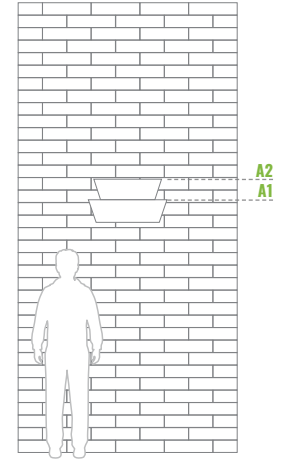

W 600/2 ¹/₂ **NEW**

| Levels | Litres (L) | Total height (mm) | Upper Bottom diameter (mm) | Weight (kg) | Material | Net price for 1 item when purchasing 1 item | Net price for 1 item when purchasing 10 items |
|--------|------------|-------------------|----------------------------|-------------|------------------|---|---|
| 2 | 29 | 330 | A1-600/A2-500 | 7 | STEEL GALVANIZED | 105 € | 95 € |

*Additional options

Powder coating
included in the price

Watering system
20 €

Double bottom system
included in the price

Fixing
included in the price

Seal
5 € (2,5€/m)

W 600/3 ¹/₂ **NEW**

| Levels | Litres (L) | Total height (mm) | Upper Bottom diameter (mm) | Weight (kg) | Material | Net price for 1 item when purchasing 1 item | Net price for 1 item when purchasing 10 items |
|--------|------------|-------------------|----------------------------|-------------|------------------|---|---|
| 3 | 35 | 475 | A1-600/A2-500/A3-400 | 9 | STEEL GALVANIZED | 117,5 € | 105 € |