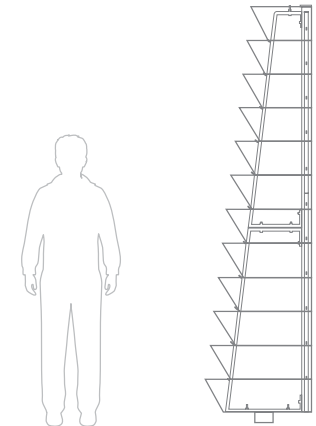

*Additional options

Powder coating
180 €

Watering system
120 €

Anti-theft system
40 €

Mobile system
-

Seal
100 € (2,5€/m)

H 2400 ¹/₂

| Levels | Litres (L) | Total height (mm) | Bottom diameter (mm) | Weight (kg) | Material | Net price for 1 item when purchasing 1 item | Net price for 1 item when purchasing 10 items |
|--------|------------|-------------------|----------------------|-------------|------------------|---|---|
| 12 | 667 | 2610 | 1/2 1200 | 103 | STEEL GALVANIZED | 995 € | 850 € |