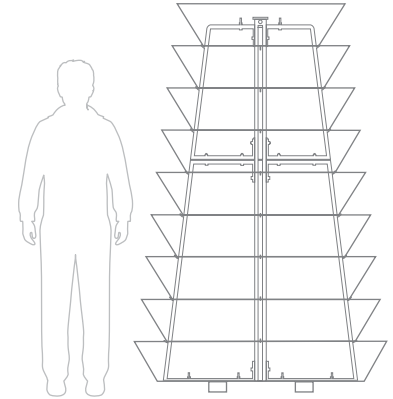

*Additional options

Powder coating
65 €

Watering system
60 €

Anti-theft system
40 €

Mobile system
-

Seal
25 € (2,5€/m)

H 1200 ¹/₄

| Levels | Litres (L) | Total height (mm) | Bottom diameter (mm) | Weight (kg) | Material | Net price for 1 item when purchasing 1 item | Net price for 1 item when purchasing 10 items |
|--------|------------|-------------------|----------------------|-------------|------------------|---|---|
| 6 | 157 | 1355 | 1/4 1200 | 17 | STEEL GALVANIZED | 395 € | 340 € |

*Additional options

Powder coating
45 €

Watering system
50 €

Anti-theft system
40 €

Mobile system
-

Seal
13 € (2,5€/m)

H 2000

| Levels | Litres (L) | Total height (mm) | Bottom diameter (mm) | Weight (kg) | Material | Net price for 1 item when purchasing 1 item | Net price for 1 item when purchasing 10 items |
|--------|------------|-------------------|----------------------|-------------|------------------|---|---|
| 9 | 1168 | 1990 | 1200 | 124 | STEEL GALVANIZED | 1 300 € | 1 100 € |

*Additional options

Powder coating
165 €

Watering system
100 €

Anti-theft system
40 €

Mobile system
-

Seal
82,5 € (2,5€/m)

H 2000 ¹/₂

| Levels | Litres (L) | Total height (mm) | Bottom diameter (mm) | Weight (kg) | Material | Net price for 1 item when purchasing 1 item | Net price for 1 item when purchasing 10 items |
|--------|------------|-------------------|----------------------|-------------|------------------|---|---|
| 9 | 584 | 1990 | 1/2 1200 | 62 | STEEL GALVANIZED | 990 € | 850 € |