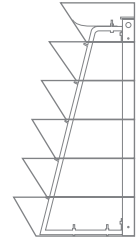

*Additional options

Powder coating
115 €

Watering system
70 €

Anti-theft system
40 €

Mobile system
75 €

Seal
50 € (2,5€/m)

H 1200^{ROUND}

| Levels | Litres (L) | Total height (mm) | Bottom diameter (mm) | Weight (kg) | Material | Net price for 1 item when purchasing 1 item | Net price for 1 item when purchasing 10 items |
|--------|------------|-------------------|----------------------|-------------|------------------|---|---|
| 6 | 2 x 307 | 1355 | 1200 | 2 x 60 | STEEL GALVANIZED | 1 200 € | 1 050 € |

*Additional options

Powder coating
65 €

Watering system
60 €

Anti-theft system
-

Mobile system
-

Seal
50 € (2,5€/m)

H 1200 ¹/₂

| Levels | Litres (L) | Total height (mm) | Bottom diameter (mm) | Weight (kg) | Material | Net price for 1 item when purchasing 1 item | Net price for 1 item when purchasing 10 items |
|--------|------------|-------------------|----------------------|-------------|------------------|---|---|
| 6 | 314 | 1355 | 1/2 1200 | 60 | STEEL GALVANIZED | 595 € | 510 € |

*Additional options

Powder coating
65 €

Watering system
60 €

Anti-theft system
40 €

Mobile system
-

Seal
25 € (2,5€/m)

H 1200 ¹/₄

| Levels | Litres (L) | Total height (mm) | Bottom diameter (mm) | Weight (kg) | Material | Net price for 1 item when purchasing 1 item | Net price for 1 item when purchasing 10 items |
|--------|------------|-------------------|----------------------|-------------|------------------|---|---|
| 6 | 157 | 1355 | 1/4 1200 | 17 | STEEL GALVANIZED | 395 € | 340 € |