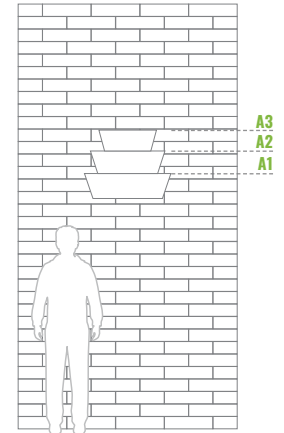

W 600/3 ¹/₂ **NEW**

Levels	Litres (L)	Total height (mm)	Upper Bottom diameter (mm)	Weight (kg)	Material	Net price for 1 item when purchasing 1 item	Net price for 1 item when purchasing 10 items
3	35	475	A1-600/A2-500/A3-400	9	STEEL GALVANIZED	117,5 €	105 €

*Additional options

Powder coating
included in the price

Watering system
24 €

Double bottom system
included in the price

Fixing
included in the price

Seal
8 € (2,5€/m)