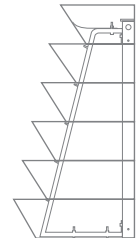

*Additional options

Powder coating
65 €

Watering system
60 €

Anti-theft system
-

Mobile system
-

Seal
50 € (2,5€/m)

H 1200 ¹/₂

| Levels | Litres (L) | Total height (mm) | Bottom diameter (mm) | Weight (kg) | Material | Net price for 1 item when purchasing 1 item | Net price for 1 item when purchasing 10 items |
|--------|------------|-------------------|----------------------|-------------|------------------|---|---|
| 6 | 314 | 1355 | 1/2 1200 | 60 | STEEL GALVANIZED | 595 € | 510 € |

*Additional options

Powder coating
65 €

Watering system
60 €

Anti-theft system
40 €

Mobile system
-

Seal
25 € (2,5€/m)

H 1200 ¹/₄

| Levels | Litres (L) | Total height (mm) | Bottom diameter (mm) | Weight (kg) | Material | Net price for 1 item when purchasing 1 item | Net price for 1 item when purchasing 10 items |
|--------|------------|-------------------|----------------------|-------------|------------------|---|---|
| 6 | 157 | 1355 | 1/4 1200 | 17 | STEEL GALVANIZED | 395 € | 340 € |

*Additional options

Powder coating
45 €

Watering system
50 €

Anti-theft system
40 €

Mobile system
-

Seal
13 € (2,5€/m)

H 2000

| Levels | Litres (L) | Total height (mm) | Bottom diameter (mm) | Weight (kg) | Material | Net price for 1 item when purchasing 1 item | Net price for 1 item when purchasing 10 items |
|--------|------------|-------------------|----------------------|-------------|------------------|---|---|
| 9 | 1168 | 1990 | 1200 | 124 | STEEL GALVANIZED | 1 300 € | 1 100 € |

*Additional options

Powder coating
165 €

Watering system
100 €

Anti-theft system
40 €

Mobile system
-

Seal
82,5 € (2,5€/m)

H 2000 ¹/₂

| Levels | Litres (L) | Total height (mm) | Bottom diameter (mm) | Weight (kg) | Material | Net price for 1 item when purchasing 1 item | Net price for 1 item when purchasing 10 items |
|--------|------------|-------------------|----------------------|-------------|------------------|---|---|
| 9 | 584 | 1990 | 1/2 1200 | 62 | STEEL GALVANIZED | 990 € | 850 € |