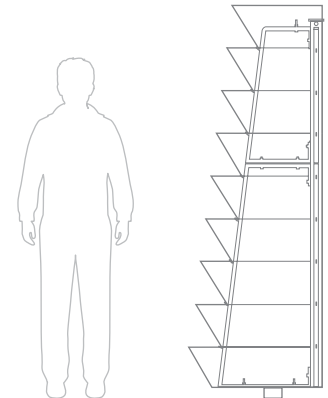

*Additional options

Powder coating
165 €

Watering system
100 €

Anti-theft system
40 €

Mobile system
-

Seal
82,5 € (2,5€/m)

H 2000 ¹/₂

| Levels | Litres (L) | Total height (mm) | Bottom diameter (mm) | Weight (kg) | Material | Net price for 1 item when purchasing 1 item | Net price for 1 item when purchasing 10 items |
|--------|------------|-------------------|----------------------|-------------|------------------|---|---|
| 9 | 584 | 1990 | 1/2 1200 | 62 | STEEL GALVANIZED | 990 € | 850 € |