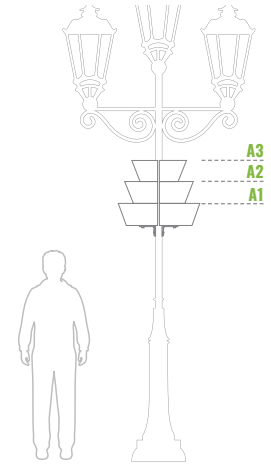

W 600/2

| Levels | Litres (L) | Total height (mm) | Upper Bottom diameter (mm) | Weight (kg) | Material | Net price for 1 item when purchasing 1 item | Net price for 1 item when purchasing 10 items |
|--------|------------|-------------------|----------------------------|-------------|------------------|---|---|
| 2 | 58 | 330 | A1-800 | 2 x 7 | STEEL GALVANIZED | 210 € | 195 € |

*Additional options

Powder coating **included in the price**

Watering system **37 €**

Double bottom system **included in the price**

Fixing **included in the price**

Seal **10 €** (2,5€/m)

W 600/3

| Levels | Litres (L) | Total height (mm) | Upper Bottom diameter (mm) | Weight (kg) | Material | Net price for 1 item when purchasing 1 item | Net price for 1 item when purchasing 10 items |
|--------|------------|-------------------|----------------------------|-------------|------------------|---|---|
| 3 | 70 | 475 | A1-600/A2-500/A3-400 | 2 x 9 | STEEL GALVANIZED | 235 € | 210 € |

*Additional options

Powder coating
included in the price

Watering system
48 €

Double bottom system
included in the price

Fixing
included in the price

Seal
15 € (2,5€/m)

W 800/1

| Levels | Litres (L) | Total height (mm) | Upper Bottom diameter (mm) | Weight (kg) | Material | Net price for 1 item when purchasing 1 item | Net price for 1 item when purchasing 10 items |
|--------|------------|-------------------|----------------------------|-------------|------------------|---|---|
| 1 | 75 | 270 | B1-800 | 2 x 11 | STEEL GALVANIZED | 280 € | 265 € |