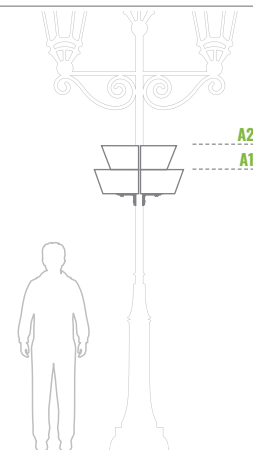

W 600/2

| Levels | Litres (L) | Total height (mm) | Upper Bottom diameter (mm) | Weight (kg) | Material | Net price for 1 item when purchasing 1 item | Net price for 1 item when purchasing 10 items |
|--------|------------|-------------------|----------------------------|-------------|------------------|---|---|
| 2 | 58 | 330 | A1-800 | 2 x 7 | STEEL GALVANIZED | 210 € | 195 € |

*Additional options

Powder coating **included in the price**

Watering system **37 €**

Double bottom system **included in the price**

Fixing **included in the price**

Seal **10 €** (2,5€/m)

W 600/3

| Levels | Litres (L) | Total height (mm) | Upper Bottom diameter (mm) | Weight (kg) | Material | Net price for 1 item when purchasing 1 item | Net price for 1 item when purchasing 10 items |
|--------|------------|-------------------|----------------------------|-------------|------------------|---|---|
| 3 | 70 | 475 | A1-600/A2-500/A3-400 | 2 x 9 | STEEL GALVANIZED | 235 € | 210 € |

*Additional options

Powder coating
included in the price

Watering system
48 €

Double bottom system
included in the price

Fixing
included in the price

Seal
15 € (2,5€/m)

W 800/1

| Levels | Litres (L) | Total height (mm) | Upper Bottom diameter (mm) | Weight (kg) | Material | Net price for 1 item when purchasing 1 item | Net price for 1 item when purchasing 10 items |
|--------|------------|-------------------|----------------------------|-------------|------------------|---|---|
| 1 | 75 | 270 | B1-800 | 2 x 11 | STEEL GALVANIZED | 280 € | 265 € |