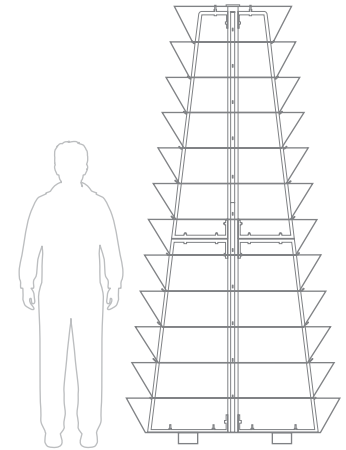

*Additional options

Powder coating
120 €

Watering system
75 €

Anti-theft system
40 €

Mobile system
-

Seal
41,5 € (2,5€/m)

H 2400

| Levels | Litres (L) | Total height (mm) | Bottom diameter (mm) | Weight (kg) | Material | Net price for 1 item when purchasing 1 item | Net price for 1 item when purchasing 10 items |
|--------|------------|-------------------|----------------------|-------------|------------------|---|---|
| 12 | 1335 | 2610 | 1200 | 147 | STEEL GALVANIZED | 1 375 € | 1 170 € |

*Additional options

Powder coating
180 €

Watering system
120 €

Anti-theft system
40 €

Mobile system
-

Seal
100 € (2,5€/m)

H 2400 ¹/₂

| Levels | Litres (L) | Total height (mm) | Bottom diameter (mm) | Weight (kg) | Material | Net price for 1 item when purchasing 1 item | Net price for 1 item when purchasing 10 items |
|--------|------------|-------------------|----------------------|-------------|------------------|---|---|
| 12 | 667 | 2610 | 1/2 1200 | 103 | STEEL GALVANIZED | 995 € | 850 € |