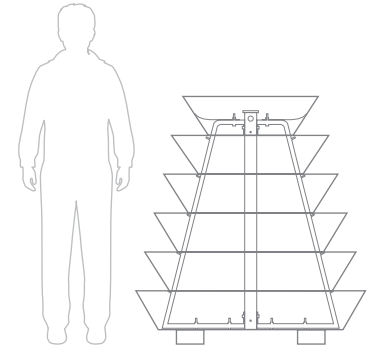

*Additional options

Powder coating
included in the price

Watering system
60 €

Anti-theft system
-

Mobile system
50 €

Seal
25 € (2,5€/m)

H 1200

| Levels | Litres (L) | Total height (mm) | Bottom diameter (mm) | Weight (kg) | Material | Net price for 1 item when purchasing 1 item | Net price for 1 item when purchasing 10 items |
|--------|------------|-------------------|----------------------|-------------|------------------|---|---|
| 6 | 668 | 1355 | 1200 | 86 | STEEL GALVANIZED | 1 025 € | 870 € |

*Additional options

Powder coating
115 €

Watering system
70 €

Anti-theft system
40 €

Mobile system
75 €

Seal
50 € (2,5€/m)

H 1200^{ROUND}

| Levels | Litres (L) | Total height (mm) | Bottom diameter (mm) | Weight (kg) | Material | Net price for 1 item when purchasing 1 item | Net price for 1 item when purchasing 10 items |
|--------|------------|-------------------|----------------------|-------------|------------------|---|---|
| 6 | 2 x 307 | 1355 | 1200 | 2 x 60 | STEEL GALVANIZED | 1 200 € | 1 050 € |