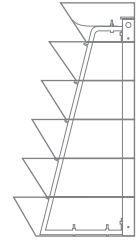

GREEN

GOLD

COPPER

BLACK

H 1200 ^{1/4}

Levels	Litres (L)	Total height (mm)	Bottom diameter (mm)	Weight (kg)	Material	Net price for 1 item when purchasing 1 item	Net price for 1 item when purchasing 10 items
6	157	1355	1/4 1200	17	STEEL GALVANIZED	425 €	375 €