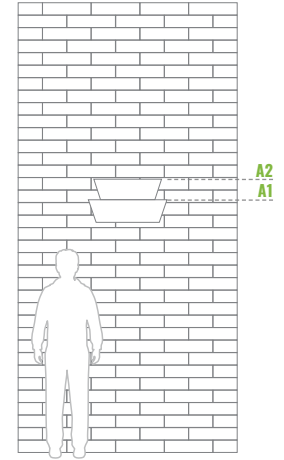

W 600/2 ^{1/2} **NEW**

Levels	Litres (L)	Total height (mm)	Upper Bottom diameter (mm)	Weight (kg)	Material	Net price for 1 item when purchasing 1 item	Net price for 1 item when purchasing 10 items
2	29	330	A1-600/A2-500	7	STEEL GALVANIZED	120 €	115 €

Parts of the set:

Colors:

*Additional options: