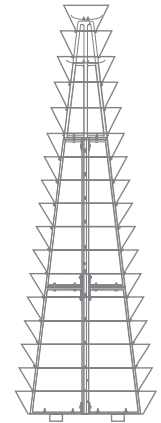

GREEN

GOLD

COPPER

BLACK

W 600/1

Levels	Litres (L)	Total height (mm)	Upper Bottom diameter (mm)	Weight (kg)	Material	Net price for 1 item when purchasing 1 item	Net price for 1 item when purchasing 10 items
1	46	220	A1-650	2 x 6	STEEL GALVANIZED	215 €	200 €

Parts of the set:

Colors:

*Additional options:

W 600/2

Levels	Litres (L)	Total height (mm)	Upper Bottom diameter (mm)	Weight (kg)	Material	Net price for 1 item when purchasing 1 item	Net price for 1 item when purchasing 10 items
2	58	330	A1-800	2 x 7	STEEL GALVANIZED	240 €	230 €

Parts of the set:

Colors:

*Additional options:

W 600/3

Levels	Litres (L)	Total height (mm)	Upper Bottom diameter (mm)	Weight (kg)	Material	Net price for 1 item when purchasing 1 item	Net price for 1 item when purchasing 10 items
3	70	475	A1-600/A2-500/A3-400	2 x 9	STEEL GALVANIZED	250 €	240 €