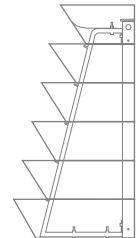

GREEN

GOLD

COPPER

BLACK

H 2000

Levels	Litres (L)	Total height (mm)	Bottom diameter (mm)	Weight (kg)	Material	Net price for 1 item when purchasing 1 item	Net price for 1 item when purchasing 10 items
9	1168	1990	1200	124	STEEL GALVANIZED	1 450 €	1 300 €