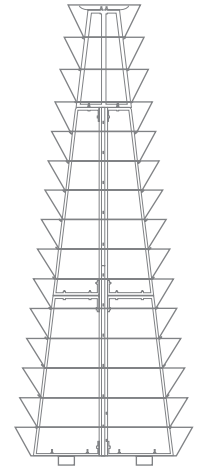

GREEN

GOLD

COPPER

BLACK

H 3400

Levels	Litres (L)	Total height (mm)	Bottom diameter (mm)	Weight (kg)	Material	Net price for 1 item when purchasing 1 item	Net price for 1 item when purchasing 10 items
17	1490	3435	1200	190	STEEL GALVANIZED	1 875 €	1 650 €