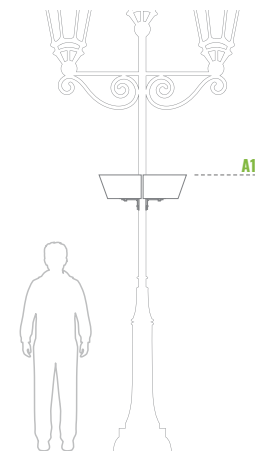

GREEN

GOLD

COPPER

BLACK

W 600/1

Levels	Litres (L)	Total height (mm)	Upper Bottom diameter (mm)	Weight (kg)	Material	Net price for 1 item when purchasing 1 item	Net price for 1 item when purchasing 10 items
1	46	220	A1-650	2 x 6	STEEL GALVANIZED	215 €	200 €

Parts of the set:

Colors:

*Additional options:

W 600/2

Levels	Litres (L)	Total height (mm)	Upper Bottom diameter (mm)	Weight (kg)	Material	Net price for 1 item when purchasing 1 item	Net price for 1 item when purchasing 10 items
2	58	330	A1-800	2 x 7	STEEL GALVANIZED	240 €	230 €