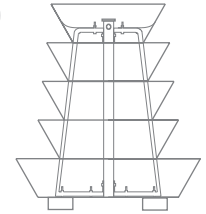

Colors:

GREEN

GOLD

COPPER

BLACK

H 1100

Levels	Litres (L)	Total height (mm)	Bottom diameter (mm)	Weight (kg)	Material	Net price for 1 item when purchasing 1 item	Net price for 1 item when purchasing 10 items
6	125	1010	600	30	STEEL GALVANIZED	375 €	340 €

GREEN

GOLD

COPPER

BLACK

H 1200

Levels	Litres (L)	Total height (mm)	Bottom diameter (mm)	Weight (kg)	Material	Net price for 1 item when purchasing 1 item	Net price for 1 item when purchasing 10 items
6	668	1355	1200	86	STEEL GALVANIZED	1 125 €	1 000 €