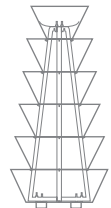

GREEN

GOLD

COPPER

BLACK

H 1200

Levels	Litres (L)	Total height (mm)	Bottom diameter (mm)	Weight (kg)	Material	Net price for 1 item when purchasing 1 item	Net price for 1 item when purchasing 10 items
6	668	1355	1200	86	STEEL GALVANIZED	1 125 €	1 000 €