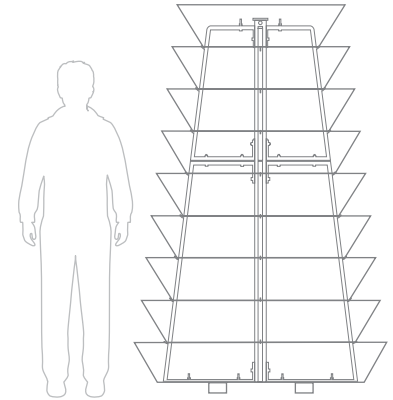

GREEN

GOLD

COPPER

BLACK

H 2000 ¹/₂

Levels	Litres (L)	Total height (mm)	Bottom diameter (mm)	Weight (kg)	Material	Net price for 1 item when purchasing 1 item	Net price for 1 item when purchasing 10 items
9	584	1990	1/2 1200	62	STEEL GALVANIZED	1 100 €	950 €