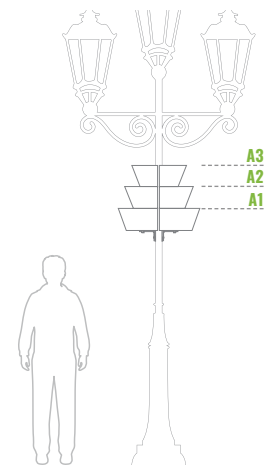

Parts of the set:

Colors:

*Additional options:

W 600/2

Levels	Litres (L)	Total height (mm)	Upper Bottom diameter (mm)	Weight (kg)	Material	Net price for 1 item when purchasing 1 item	Net price for 1 item when purchasing 10 items
2	58	330	A1-800	2 x 7	STEEL GALVANIZED	240 €	230 €

Parts of the set:

Colors:

*Additional options:

W 600/3

Levels	Litres (L)	Total height (mm)	Upper Bottom diameter (mm)	Weight (kg)	Material	Net price for 1 item when purchasing 1 item	Net price for 1 item when purchasing 10 items
3	70	475	A1-600/A2-500/A3-400	2 x 9	STEEL GALVANIZED	250 €	240 €

Parts of the set:

Colors:

*Additional options:

W 800/1

Levels	Litres (L)	Total height (mm)	Upper Bottom diameter (mm)	Weight (kg)	Material	Net price for 1 item when purchasing 1 item	Net price for 1 item when purchasing 10 items
1	75	270	B1-800	2 x 11	STEEL GALVANIZED	300 €	280 €