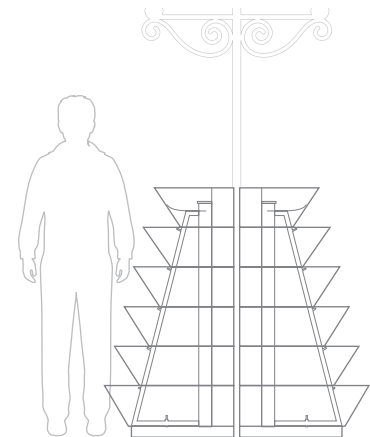

GOLD

COPPER

BLACK

H 1200 ^{1/2}

Levels	Litres (L)	Total height (mm)	Bottom diameter (mm)	Weight (kg)	Material	Net price for 1 item when purchasing 1 item	Net price for 1 item when purchasing 10 items
6	314	1355	1/2 1200	60	STEEL GALVANIZED	700 €	625 €