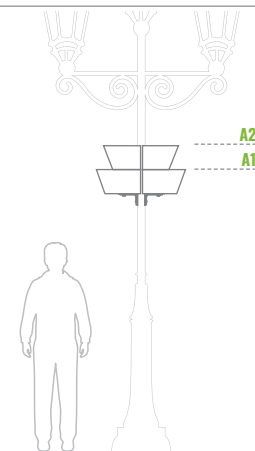

Parts of the set:

Colors:

*Additional options:

W 600/2

Levels	Litres (L)	Total height (mm)	Upper Bottom diameter (mm)	Weight (kg)	Material	Net price for 1 item when purchasing 1 item	Net price for 1 item when purchasing 10 items
2	58	330	A1-800	2 x 7	STEEL GALVANIZED	240 €	230 €

Parts of the set:

Colors:

*Additional options:

W 600/3

Levels	Litres (L)	Total height (mm)	Upper Bottom diameter (mm)	Weight (kg)	Material	Net price for 1 item when purchasing 1 item	Net price for 1 item when purchasing 10 items
3	70	475	A1-600/A2-500/A3-400	2 x 9	STEEL GALVANIZED	250 €	240 €