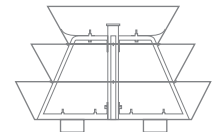

Colors:

GREEN

GOLD

COPPER

BLACK

H 1050

Levels	Litres (L)	Total height (mm)	Bottom diameter (mm)	Weight (kg)	Material	Net price for 1 item when purchasing 1 item	Net price for 1 item when purchasing 10 items
5	397	1 160	1 050	45	STEEL GALVANIZED	1 000 €	900 €