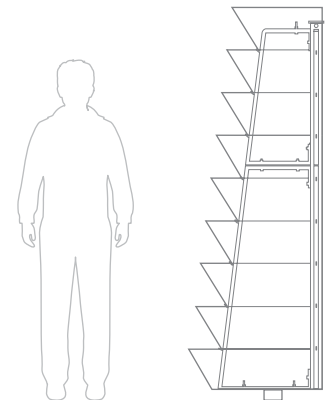

GREEN

GOLD

COPPER

BLACK

H 2400

Levels	Litres (L)	Total height (mm)	Bottom diameter (mm)	Weight (kg)	Material	Net price for 1 item when purchasing 1 item	Net price for 1 item when purchasing 10 items
12	1335	2610	1200	147	STEEL GALVANIZED	1 600 €	1 450 €