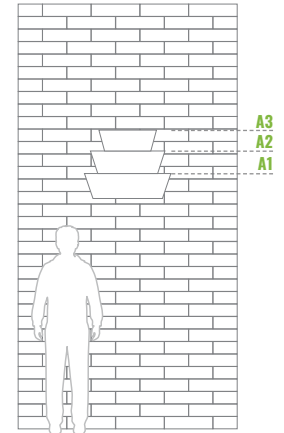

W 600/3 ^{1/2} **NEW**

Levels	Litres (L)	Total height (mm)	Upper Bottom diameter (mm)	Weight (kg)	Material	Net price for 1 item when purchasing 1 item	Net price for 1 item when purchasing 10 items
3	35	475	A1-600/A2-500/A3-400	9	STEEL GALVANIZED	125 €	120 €

Parts of the set:

Colors:

*Additional options: