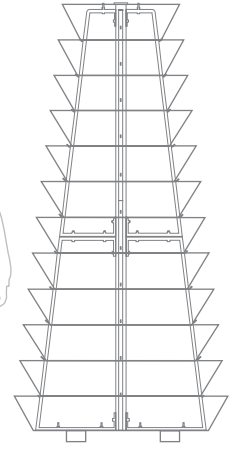

GREEN

GOLD

COPPER

BLACK

H 2400 ^{1/2}

Levels	Litres (L)	Total height (mm)	Bottom diameter (mm)	Weight (kg)	Material	Net price for 1 item when purchasing 1 item	Net price for 1 item when purchasing 10 items
12	667	2610	1/2 1200	103	STEEL GALVANIZED	1 125 €	1 000 €