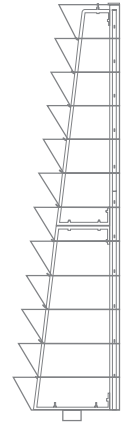

Colors:

GREEN

GOLD

COPPER

BLACK

H 3000

Levels	Litres (L)	Total height (mm)	Bottom diameter (mm)	Weight (kg)	Material	Net price for 1 item when purchasing 1 item	Net price for 1 item when purchasing 10 items
15	1390	3105	1200	175	STEEL GALVANIZED	1 750 €	1 550 €