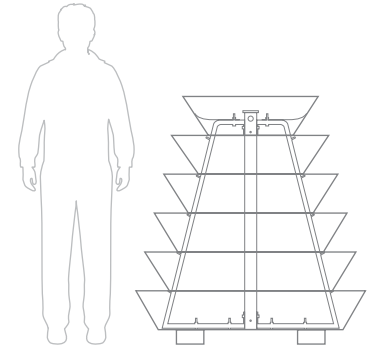

Colors:

GREEN

GOLD

COPPER

BLACK

H 1200 ROUND

Levels	Litres (L)	Total height (mm)	Bottom diameter (mm)	Weight (kg)	Material	Net price for 1 item when purchasing 1 item	Net price for 1 item when purchasing 10 items
6	2 x 307	1355	1200	2 x 60	STEEL GALVANIZED	1 350 €	1 225 €