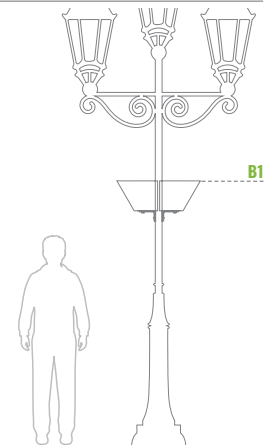

Parts of the set:

Colors:

*Additional options:

W 600/3

Levels	Litres (L)	Total height (mm)	Upper Bottom diameter (mm)	Weight (kg)	Material	Net price for 1 item when purchasing 1 item	Net price for 1 item when purchasing 10 items
3	70	475	A1-600/A2-500/A3-400	2 x 9	STEEL GALVANIZED	250 €	240 €

Parts of the set:

Colors:

*Additional options:

W 800/1

Levels	Litres (L)	Total height (mm)	Upper Bottom diameter (mm)	Weight (kg)	Material	Net price for 1 item when purchasing 1 item	Net price for 1 item when purchasing 10 items
1	75	270	B1-800	2 x 11	STEEL GALVANIZED	300 €	280 €

Parts of the set:

Colors:

*Additional options:

W 600/2 ^{1/2} **NEW**

Levels	Litres (L)	Total height (mm)	Upper Bottom diameter (mm)	Weight (kg)	Material	Net price for 1 item when purchasing 1 item	Net price for 1 item when purchasing 10 items
2	29	330	A1-600/A2-500	7	STEEL GALVANIZED	120 €	115 €