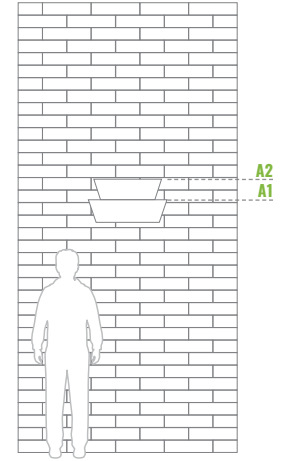

# W 600/2 <sup>1/2</sup> **NEW**

Levels	Litres (L)	Total height (mm)	Upper Bottom diameter (mm)	Weight (kg)	Material	Net price for 1 item when purchasing 1 item	Net price for 1 item when purchasing 10 items
2	29	330	A1-600/A2-500	7	STEEL GALVANIZED	120 €	115 €

# W 600/3 <sup>1/2</sup> **NEW**

Levels	Litres (L)	Total height (mm)	Upper Bottom diameter (mm)	Weight (kg)	Material	Net price for 1 item when purchasing 1 item	Net price for 1 item when purchasing 10 items
3	35	475	A1-600/A2-500/A3-400	9	STEEL GALVANIZED	125 €	120 €