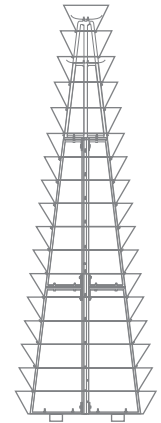

# W 600/1

Levels	Litres (L)	Total height (mm)	Upper Bottom diameter (mm)	Weight (kg)	Material	Net price for 1 item when purchasing 1 item	Net price for 1 item when purchasing 10 items
1	46	220	A1-650	2 x 6	STEEL GALVANIZED	215 €	200 €