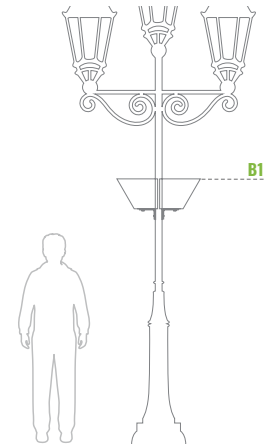

W 800/1

Levels	Litres (L)	Total height (mm)	Upper Bottom diameter (mm)	Weight (kg)	Material	Net price for 1 item when purchasing 1 item	Net price for 1 item when purchasing 10 items
1	75	270	B1-800	2 x 11	STEEL GALVANIZED	300 €	280 €

Parts of the set:

Colors:

*Additional options: