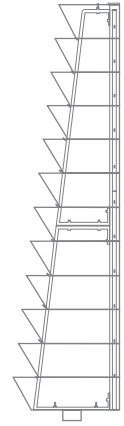

H 2400 ^{1/2}

Levels	Litres (L)	Total height (mm)	Bottom diameter (mm)	Weight (kg)	Material	Net price for 1 item when purchasing 1 item	Net price for 1 item when purchasing 10 items
12	667	2610	1/2 1200	103	STEEL GALVANIZED	1 125 €	1 000 €

Parts of the set:

Powder coating

Seal

*Additional options:

Powder coating
+15%

Watering system
95 €

Anti-theft system
40 €

Seal
50 € (2,5€/m)

Colors:

GREEN

GOLD

COPPER

BLACK