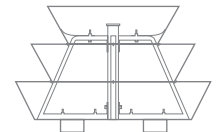

# H 1050

Levels	Litres (L)	Total height (mm)	Bottom diameter (mm)	Weight (kg)	Material	Net price for 1 item when purchasing 1 item	Net price for 1 item when purchasing 10 items
5	397	1 160	1 050	45	STEEL GALVANIZED	1 000 €	900 €