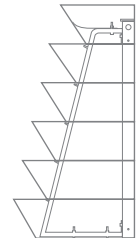

# H 1200 <sup>1</sup>/<sub>4</sub>

Levels	Litres (L)	Total height (mm)	Bottom diameter (mm)	Weight (kg)	Material	Net price for 1 item when purchasing 1 item	Net price for 1 item when purchasing 10 items
6	157	1355	1/4 1200	17	STEEL GALVANIZED	425 €	375 €

# H 2000

Levels	Litres (L)	Total height (mm)	Bottom diameter (mm)	Weight (kg)	Material	Net price for 1 item when purchasing 1 item	Net price for 1 item when purchasing 10 items
9	1168	1990	1200	124	STEEL GALVANIZED	1 450 €	1 300 €