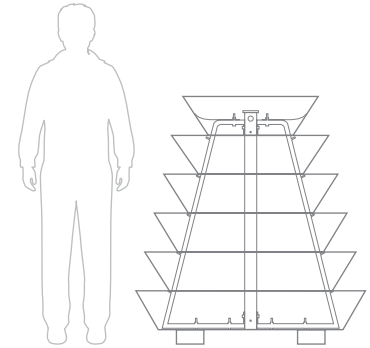

H 1200

Levels	Litres (L)	Total height (mm)	Bottom diameter (mm)	Weight (kg)	Material	Net price for 1 item when purchasing 1 item	Net price for 1 item when purchasing 10 items
6	668	1355	1200	86	STEEL GALVANIZED	1 125 €	1 000 €

Parts of the set:

Seal

*Additional options:

Powder coating
+15%

Watering system
70 €

Anti-theft system
40 €

Mobile system
75 €

Seal
50 € (2,5€/m)

Colors: