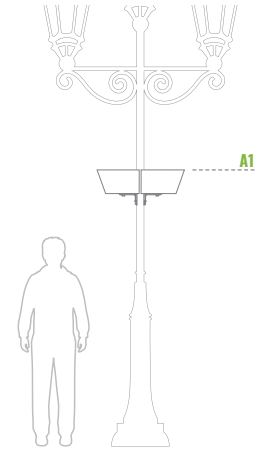

# W 600/1

Levels	Litres (L)	Total height (mm)	Upper Bottom diameter (mm)	Weight (kg)	Material	Net price for 1 item when purchasing 1 item	Net price for 1 item when purchasing 10 items
1	46	220	A1-650	2 x 6	STEEL GALVANIZED	215 €	200 €

Parts of the set:

- Powder coating
- Double bottom system
- Fixing
- Seal
- Rubber strap

Colors:

- GREEN
- GOLD
- COPPER
- BLACK

\*Additional options:

- Cultivation Insert **80 €** NEW
- Seal **8 €** (2,5€/m)
- Rubber strap **2,5 €** (2 pieces)

# W 600/2

Levels	Litres (L)	Total height (mm)	Upper Bottom diameter (mm)	Weight (kg)	Material	Net price for 1 item when purchasing 1 item	Net price for 1 item when purchasing 10 items
2	58	330	A1-600/A2-500	2 x 7	STEEL GALVANIZED	240 €	230 €