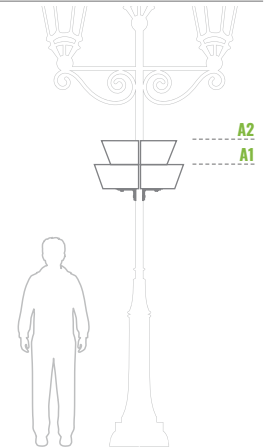

# W 600/2

Levels	Litres (L)	Total height (mm)	Upper Bottom diameter (mm)	Weight (kg)	Material	Net price for 1 item when purchasing 1 item	Net price for 1 item when purchasing 10 items
2	58	330	A1-600/A2-500	2 x 7	STEEL GALVANIZED	240 €	230 €

Parts of the set:

- Powder coating
- Double bottom system
- Fixing
- Seal
- Rubber strap

Colors:

- GREEN
- GOLD
- COPPER
- BLACK

\*Additional options:

- Watering system **37 €**
- Seal **10 €** (2,5€/m)
- Rubber strap **2,5 €** (2 pieces)

# W 600/3

Levels	Litres (L)	Total height (mm)	Upper Bottom diameter (mm)	Weight (kg)	Material	Net price for 1 item when purchasing 1 item	Net price for 1 item when purchasing 10 items
3	70	475	A1-600/A2-500/A3-400	2 x 9	STEEL GALVANIZED	250 €	240 €