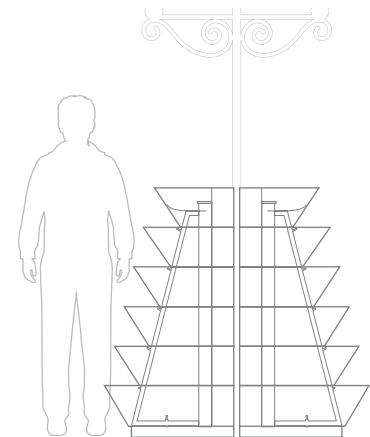

# H 1200 <sup>1</sup>/<sub>2</sub>

Levels	Litres (L)	Total height (mm)	Bottom diameter (mm)	Weight (kg)	Material	Net price for 1 item when purchasing 1 item	Net price for 1 item when purchasing 10 items
6	314	1355	1/2 1200	60	STEEL GALVANIZED	700 €	625 €