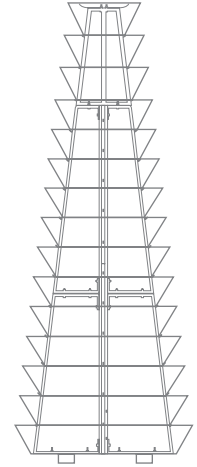

# H 3400

Levels	Litres (L)	Total height (mm)	Bottom diameter (mm)	Weight (kg)	Material	Net price for 1 item when purchasing 1 item	Net price for 1 item when purchasing 10 items
17	1490	3435	1200	190	STEEL GALVANIZED	1 875 €	1 650 €