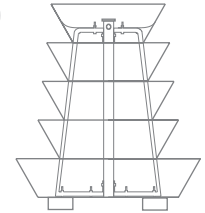

# H 1050

Levels	Litres (L)	Total height (mm)	Bottom diameter (mm)	Weight (kg)	Material	Net price for 1 item when purchasing 1 item	Net price for 1 item when purchasing 10 items
5	397	1 160	1 050	45	STEEL GALVANIZED	1 000 €	900 €

# H 1100

Levels	Litres (L)	Total height (mm)	Bottom diameter (mm)	Weight (kg)	Material	Net price for 1 item when purchasing 1 item	Net price for 1 item when purchasing 10 items
6	125	1010	600	30	STEEL GALVANIZED	375 €	340 €