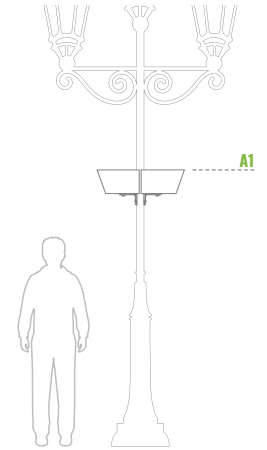

W 600/1

Levels	Litres (L)	Total height (mm)	Upper Bottom diameter (mm)	Weight (kg)	Material	Net price for 1 item when purchasing 1 item	Net price for 1 item when purchasing 10 items
1	46	220	A1-650	2 x 6	STEEL GALVANIZED	215 €	200 €

Parts of the set:

Colors:

*Additional options: