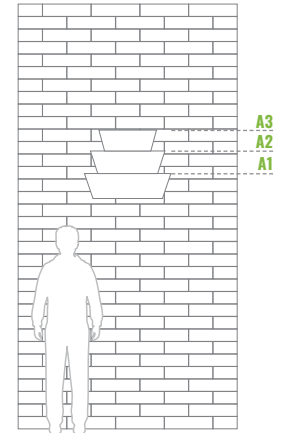

W 600/3 ^{1/2} **NEW**

Levels	Litres (L)	Total height (mm)	Upper Bottom diameter (mm)	Weight (kg)	Material	Net price for 1 item when purchasing 1 item	Net price for 1 item when purchasing 10 items
3	35	475	A1-600/A2-500/A3-400	9	STEEL GALVANIZED	125 €	120 €

Parts of the set:

- Powder coating
- Double bottom system
- Fixing
- Seal
- Rubber strap

Colors:

- GREEN
- GOLD
- COPPER
- BLACK

*Additional options:

- Seal **8 €** (2,5€/m)
- Rubber strap **2,5 €** (2 pieces)