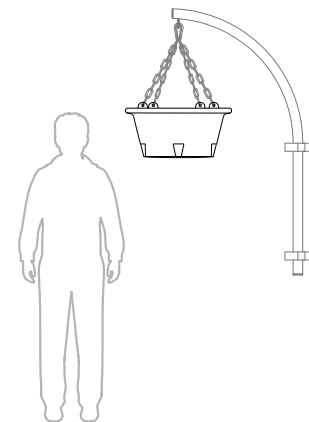

HANGING FLOWER TOWERS PRICE LIST 2025

BARISTA

Levels	Litres (L)	Total height (mm)	Upper Bottom diameter (mm)	Weight (kg)	Material	Net price
1	24	270	470	3,7	POLYETHYLENE	95 €

Parts of the set:

Double bottom system

Filter Membrane

Colors:

RAL 6002

RAL 7016