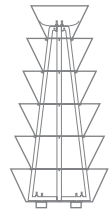

# H 1100

Levels	Litres (L)	Total height (mm)	Bottom diameter (mm)	Weight (kg)	Material	Net price for 1 item when purchasing 1 item	Net price for 1 item when purchasing 10 items
6	125	1010	600	30	STEEL GALVANIZED	375 €	340 €

# H 1150/750

Levels	Litres (L)	Total height (mm)	Bottom diameter (mm)	Weight (kg)	Material	Net price for 1 item when purchasing 1 item	Net price for 1 item when purchasing 10 items
6	272	1190	750	53	STEEL GALVANIZED	675 €	615 €