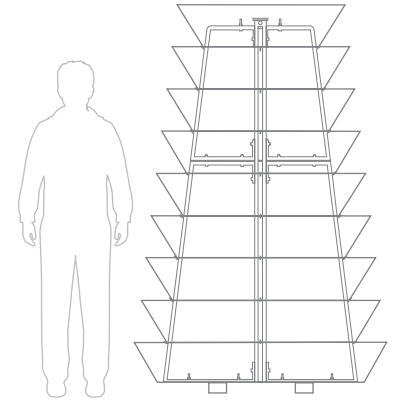

# H 2000 <sup>1</sup>/<sub>2</sub>

Levels	Litres (L)	Total height (mm)	Bottom diameter (mm)	Weight (kg)	Material	Net price for 1 item when purchasing 1 item	Net price for 1 item when purchasing 10 items
9	584	1990	1/2 1200	62	STEEL GALVANIZED	1 100 €	950 €