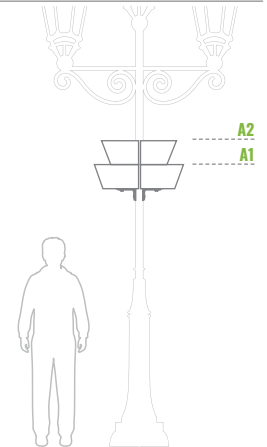

W 600/2

Levels	Litres (L)	Total height (mm)	Upper Bottom diameter (mm)	Weight (kg)	Material	Net price for 1 item when purchasing 1 item	Net price for 1 item when purchasing 10 items
2	58	330	A1-600/A2-500	2 x 7	STEEL GALVANIZED	240 €	230 €

Parts of the set:

Colors:

*Additional options: