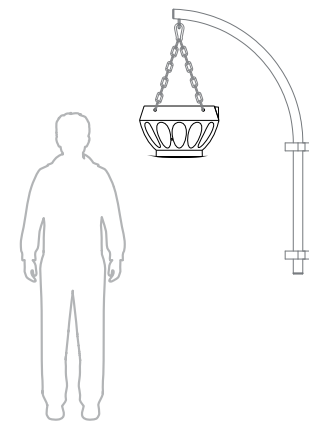

CESAR

Levels	Litres (L)	Total height (mm)	Upper Bottom diameter (mm)	Weight (kg)	Material	Net price
1	20	320	500	4,8	POLYETHYLENE	135 €

Parts of the set:

Double bottom system

Filter Membrane

Colors:

RAL 6002

RAL 7016