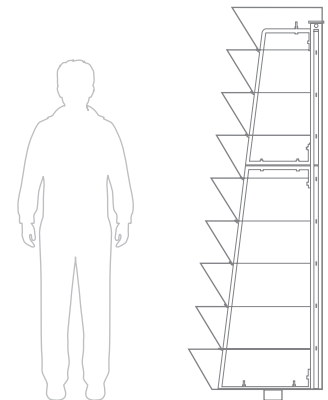

# H 2400

Levels	Litres (L)	Total height (mm)	Bottom diameter (mm)	Weight (kg)	Material	Net price for 1 item when purchasing 1 item	Net price for 1 item when purchasing 10 items
12	1335	2610	1200	147	STEEL GALVANIZED	1 600 €	1 450 €