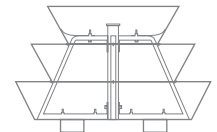

*Additional options:

Powder coating
+15%

Watering system
55 €

Anti-theft system
40 €

Mobile system
75 €

Seal
25 € (2,5€/m)