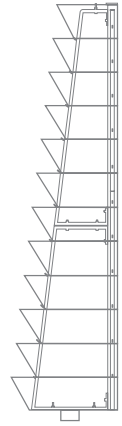

H 2400 ^{1/2}

Levels	Litres (L)	Total height (mm)	Bottom diameter (mm)	Weight (kg)	Material	Net price for 1 item when purchasing 1 item	Net price for 1 item when purchasing 10 items
12	667	2610	1/2 1200	103	STEEL GALVANIZED	1 125 €	1 000 €

Parts of the set:

Powder coating

Seal

*Additional options:

Powder coating
+15%

Watering system
95 €

Anti-theft system
40 €

Seal
50 € (2,5€/m)

Colors:

GREEN

GOLD

COPPER

BLACK