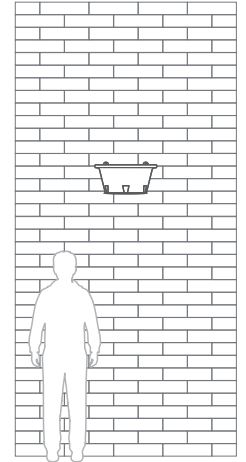

HANGING FLOWER TOWERS PRICE LIST 2025

BEST 1P ¹/₂

Levels	Litres (L)	Total height (mm)	Upper Bottom diameter (mm)	Weight (kg)	Material	Net price
1	12	270	590	2,2	POLYETHYLENE	97,5 €

Parts of the set:

Double bottom system

Fixing

Filter Membrane

*Additional options:

Cultivation Insert
45 € **NEW**

Colors:

RAL 6002

RAL 7016