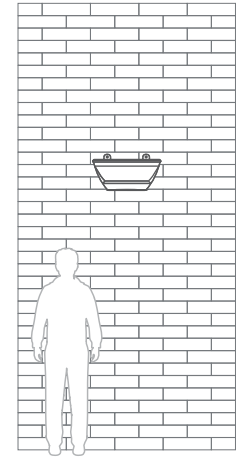

HANGING FLOWER TOWERS PRICE LIST 2025

BEST CUP ¹/₂

Levels	Litres (L)	Total height (mm)	Upper Bottom diameter (mm)	Weight (kg)	Material	Net price
1	12	300	650	2,7	POLYETHYLENE	107,5 €

Parts of the set:

Double bottom system

Fixing

Filter Membrane

*Additional options:

Cultivation Insert
50 € **NEW**

Colors:

RAL 6002

RAL 7016