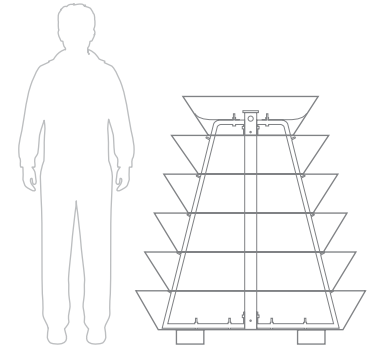

# H 1200<sup>ROUND</sup>

Levels	Litres (L)	Total height (mm)	Bottom diameter (mm)	Weight (kg)	Material	Net price for 1 item when purchasing 1 item	Net price for 1 item when purchasing 10 items
6	2 x 307	1355	1200	2 x 60	STEEL GALVANIZED	1 350 €	1 225 €