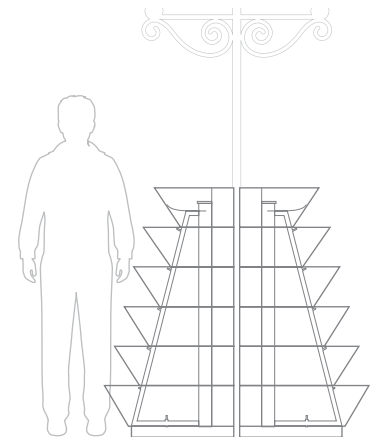

H 1200^{ROUND}

Levels	Litres (L)	Total height (mm)	Bottom diameter (mm)	Weight (kg)	Material	Net price for 1 item when purchasing 1 item	Net price for 1 item when purchasing 10 items
6	2 x 307	1355	1200	2 x 60	STEEL GALVANIZED	1 350 €	1 225 €

Parts of the set:

Seal

*Additional options:

Powder coating
+15%

Seal
50 € (2,5€/m)

Colors:

GREEN

GOLD

COPPER

BLACK