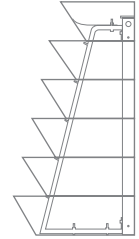

# H 1200 <sup>1</sup>/<sub>2</sub>

Levels	Litres (L)	Total height (mm)	Bottom diameter (mm)	Weight (kg)	Material	Net price for 1 item when purchasing 1 item	Net price for 1 item when purchasing 10 items
6	314	1355	1/2 1200	60	STEEL GALVANIZED	700 €	625 €

# H 1200 <sup>1</sup>/<sub>4</sub>

Levels	Litres (L)	Total height (mm)	Bottom diameter (mm)	Weight (kg)	Material	Net price for 1 item when purchasing 1 item	Net price for 1 item when purchasing 10 items
6	157	1355	1/4 1200	17	STEEL GALVANIZED	425 €	375 €