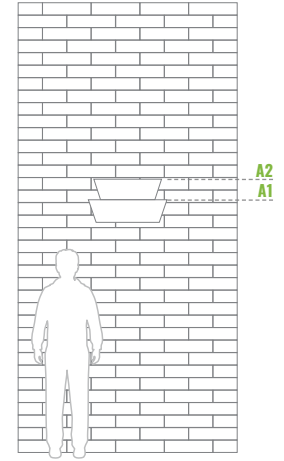

W 600/2 ^{1/2} **NEW**

Levels	Litres (L)	Total height (mm)	Upper Bottom diameter (mm)	Weight (kg)	Material	Net price for 1 item when purchasing 1 item	Net price for 1 item when purchasing 10 items
2	29	330	A1-600/A2-500	7	STEEL GALVANIZED	120 €	115 €

Parts of the set:

- Powder coating
- Double bottom system
- Fixing
- Seal
- Rubber strap

Colors:

- GREEN
- GOLD
- COPPER
- BLACK

*Additional options:

- Seal **5 €** (2,5€/m)
- Rubber strap **2,5 €** (2 pieces)