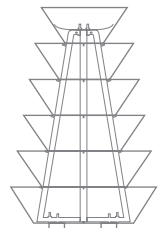

*Additional options: