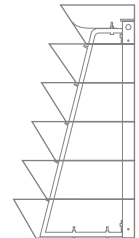

H 1200 ¹/₄

Levels	Litres (L)	Total height (mm)	Bottom diameter (mm)	Weight (kg)	Material	Net price for 1 item when purchasing 1 item	Net price for 1 item when purchasing 10 items
6	157	1355	1/4 1200	17	STEEL GALVANIZED	425 €	375 €

Parts of the set:

Seal

*Additional options:

Powder coating
+15%

Anti-theft system
40 €

Seal
13 € (2,5€/m)

Colors:

GREEN

GOLD

COPPER

BLACK