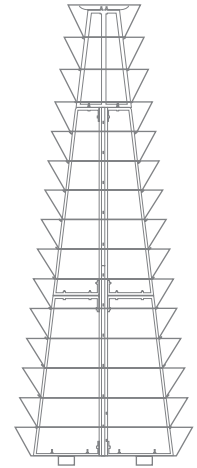

# H 3400

Levels	Litres (L)	Total height (mm)	Bottom diameter (mm)	Weight (kg)	Material	Net price for 1 item when purchasing 1 item	Net price for 1 item when purchasing 10 items
17	1490	3435	1200	190	STEEL GALVANIZED	1 875 €	1 650 €