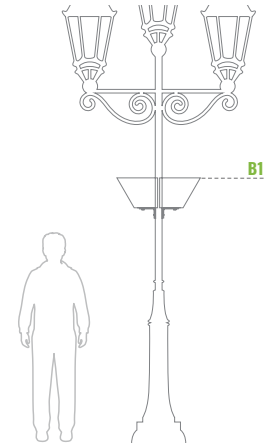

W 800/1

Levels	Litres (L)	Total height (mm)	Upper Bottom diameter (mm)	Weight (kg)	Material	Net price for 1 item when purchasing 1 item	Net price for 1 item when purchasing 10 items
1	75	270	B1-800	2 x 11	STEEL GALVANIZED	300 €	280 €

Parts of the set:

Colors:

*Additional options: