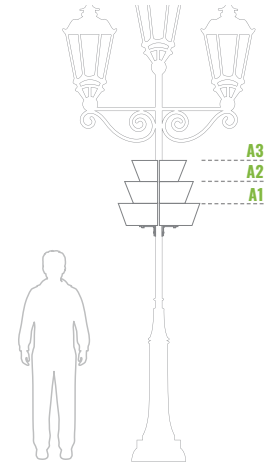

W 600/3

Levels	Litres (L)	Total height (mm)	Upper Bottom diameter (mm)	Weight (kg)	Material	Net price for 1 item when purchasing 1 item	Net price for 1 item when purchasing 10 items
3	70	475	A1-600/A2-500/A3-400	2 x 9	STEEL GALVANIZED	250 €	240 €

Parts of the set:

Colors:

*Additional options: