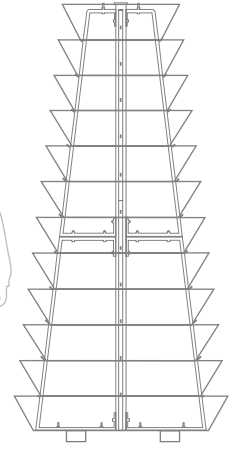

# H 2400 <sup>1/2</sup>

Levels	Litres (L)	Total height (mm)	Bottom diameter (mm)	Weight (kg)	Material	Net price for 1 item when purchasing 1 item	Net price for 1 item when purchasing 10 items
12	667	2610	1/2 1200	103	STEEL GALVANIZED	1 125 €	1 000 €