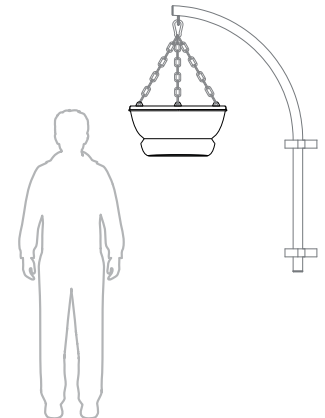

BARISTA BASE 1P

Levels	Litres (L)	Total height (mm)	Upper Bottom diameter (mm)	Weight (kg)	Material	Net price
1	24	265	530	3,7	POLYETHYLENE	140 €

Parts of the set:

Double bottom system

Filter Membrane

Colors:

RAL 6002

RAL 7016