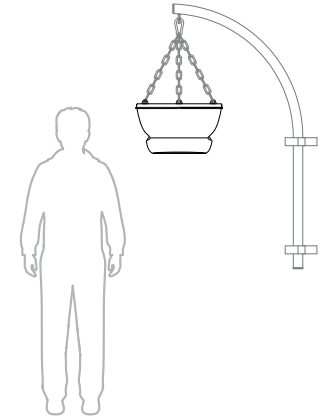

HANGING FLOWER TOWERS PRICE LIST 2025

BARISTA BASE 0P

Levels	Litres (L)	Total height (mm)	Upper Bottom diameter (mm)	Weight (kg)	Material	Net price
1	11	240	420	2,3	POLYETHYLENE	75 €

Parts of the set:

Double bottom system

Filter Membrane

Colors:

RAL 6002

RAL 7016