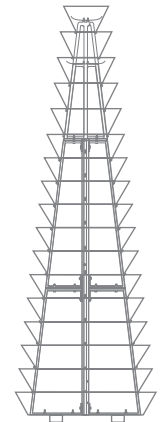

# W 600/1

Levels	Litres (L)	Total height (mm)	Upper Bottom diameter (mm)	Weight (kg)	Material	Net price for 1 item when purchasing 1 item	Net price for 1 item when purchasing 10 items
1	46	220	A1-650	2 x 6	STEEL GALVANIZED	215 €	200 €