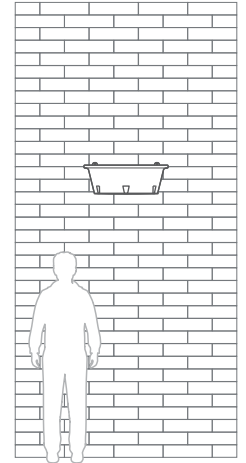

\*Additional options:

Cultivation Insert  
55 € **NEW**

Colors:

RAL 6002

RAL 7016