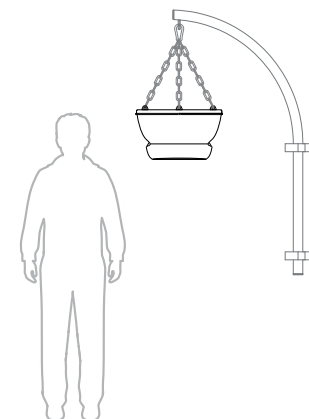

HANGING FLOWER TOWERS PRICE LIST 2025

BARISTA BASE 0P

Levels	Litres (L)	Total height (mm)	Upper Bottom diameter (mm)	Weight (kg)	Material	Net price
1	11	240	420	2,3	POLYETHYLENE	75 €

Parts of the set:

Double bottom system

Filter Membrane

Colors:

RAL 6002

RAL 7016