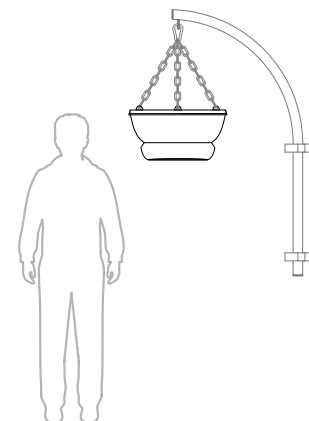

BARISTA BASE 1P

Levels	Litres (L)	Total height (mm)	Upper Bottom diameter (mm)	Weight (kg)	Material	Net price
1	24	265	530	3,7	POLYETHYLENE	140 €

Parts of the set:

Double bottom system

Filter Membrane

Colors:

RAL 6002

RAL 7016