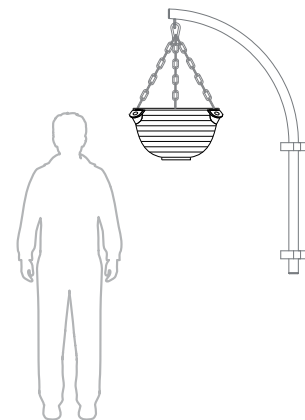

HANGING FLOWER TOWERS PRICE LIST 2025

WOVEN

Levels	Litres (L)	Total height (mm)	Upper Bottom diameter (mm)	Weight (kg)	Material	Net price
1	15	280	440	2,4	POLYETHYLENE	80 €

Parts of the set:

Double bottom system

Filter Membrane

Colors:

RAL
6002

RAL
7016