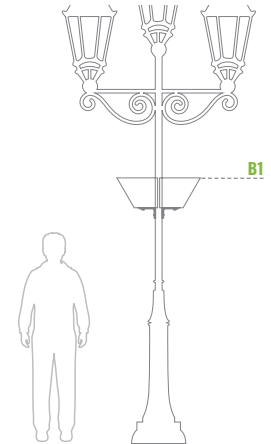

# W 800/1

Levels	Litres (L)	Total height (mm)	Upper Bottom diameter (mm)	Weight (kg)	Material	Net price for 1 item when purchasing 1 item	Net price for 1 item when purchasing 10 items
1	75	270	B1-800	2 x 11	STEEL GALVANIZED	300 €	280 €

# W 600/2 <sup>1/2</sup> **NEW**

Levels	Litres (L)	Total height (mm)	Upper Bottom diameter (mm)	Weight (kg)	Material	Net price for 1 item when purchasing 1 item	Net price for 1 item when purchasing 10 items
2	29	330	A1-600/A2-500	7	STEEL GALVANIZED	120 €	115 €