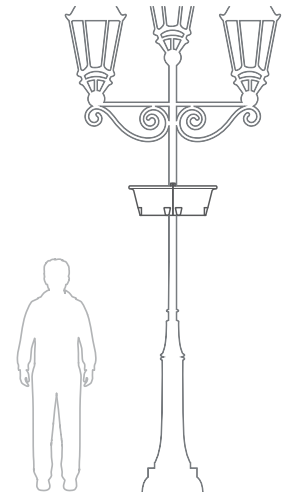

# BEST 2P

Levels	Litres (L)	Total height (mm)	Upper Bottom diameter (mm)	Weight (kg)	Material	Net price
1	2 x 25	270	800	2 x 3,7	POLYETHYLENE	290 €

Parts of the set:

Double bottom system

Fixing

Filter Membrane

## HANGING FLOWER TOWERS PRICE LIST 2025