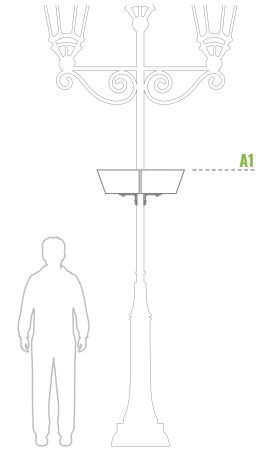

# W 600/1

Levels	Litres (L)	Total height (mm)	Upper Bottom diameter (mm)	Weight (kg)	Material	Net price for 1 item when purchasing 1 item	Net price for 1 item when purchasing 10 items
1	46	220	A1-650	2 x 6	STEEL GALVANIZED	215 €	200 €

Parts of the set:

- Powder coating
- Double bottom system
- Fixing
- Seal
- Rubber strap

Colors:

- GREEN
- GOLD
- COPPER
- BLACK

\*Additional options:

- Cultivation Insert **110 €** NEW
- Seal **8 €** (2,5€/m)
- Rubber strap **2,5 €** (2 pieces)

# W 600/2

Levels	Litres (L)	Total height (mm)	Upper Bottom diameter (mm)	Weight (kg)	Material	Net price for 1 item when purchasing 1 item	Net price for 1 item when purchasing 10 items
2	58	330	A1-600/A2-500	2 x 7	STEEL GALVANIZED	240 €	230 €