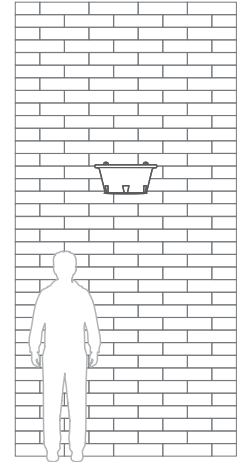

# BEST 1P <sup>1</sup>/<sub>2</sub>

Levels	Litres (L)	Total height (mm)	Upper Bottom diameter (mm)	Weight (kg)	Material	Net price
1	12	270	590	2,2	POLYETHYLENE	97,5 €

Parts of the set:

Double bottom system

# BEST 1P

Levels	Litres (L)	Total height (mm)	Upper Bottom diameter (mm)	Weight (kg)	Material	Net price
1	2 x 12	270	590	2 x 2,2	POLYETHYLENE	195 €

Parts of the set:

Double bottom system

Fixing

Filter Membrane