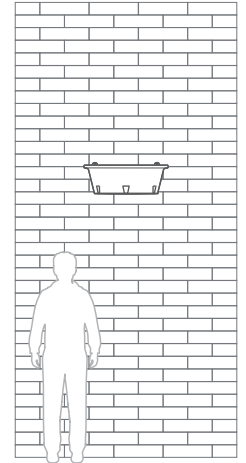

# BEST 2P <sup>1/2</sup>

Levels	Litres (L)	Total height (mm)	Upper Bottom diameter (mm)	Weight (kg)	Material	Net price
1	25	270	800	3,7	POLYETHYLENE	145 €

Parts of the set:

Double bottom system

Fixing

Filter Membrane

# BEST 2P

Levels	Litres (L)	Total height (mm)	Upper Bottom diameter (mm)	Weight (kg)	Material	Net price
1	2 x 25	270	800	2 x 3,7	POLYETHYLENE	290 €

Parts of the set:

Double bottom system

Fixing

Filter Membrane