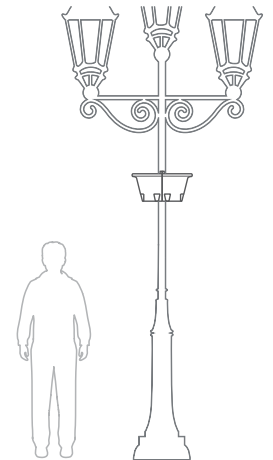

# BEST 1P

Levels	Litres (L)	Total height (mm)	Upper Bottom diameter (mm)	Weight (kg)	Material	Net price
1	2 x 12	270	590	2 x 2,2	POLYETHYLENE	195 €

Parts of the set:

Double bottom system

Fixing

Filter Membrane

## HANGING FLOWER TOWERS PRICE LIST 2025