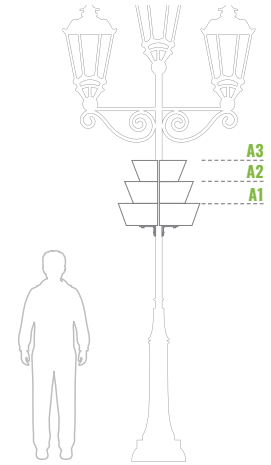

W 600/3

Levels	Litres (L)	Total height (mm)	Upper Bottom diameter (mm)	Weight (kg)	Material	Net price for 1 item when purchasing 1 item	Net price for 1 item when purchasing 10 items
3	70	475	A1-600/A2-500/A3-400	2 x 9	STEEL GALVANIZED	250 €	240 €

Parts of the set:

Colors:

*Additional options:

W 800/1

Levels	Litres (L)	Total height (mm)	Upper Bottom diameter (mm)	Weight (kg)	Material	Net price for 1 item when purchasing 1 item	Net price for 1 item when purchasing 10 items
1	75	270	B1-800	2 x 11	STEEL GALVANIZED	300 €	280 €

Parts of the set:

Colors:

*Additional options: