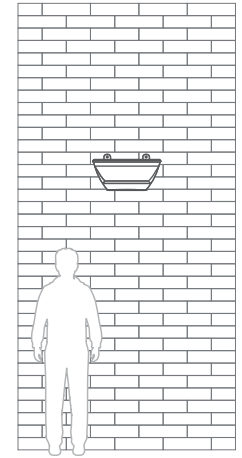

# BEST CUP <sup>1</sup>/<sub>2</sub>

Levels	Litres (L)	Total height (mm)	Upper Bottom diameter (mm)	Weight (kg)	Material	Net price
1	12	300	650	2,7	POLYETHYLENE	107,5 €

Parts of the set:

Double bottom system

# BEST CUP

Levels	Litres (L)	Total height (mm)	Upper Bottom diameter (mm)	Weight (kg)	Material	Net price
1	2 x 12	300	650	2 x 2,7	POLYETHYLENE	215 €

Parts of the set:

Double bottom system

Fixing

Filter Membrane