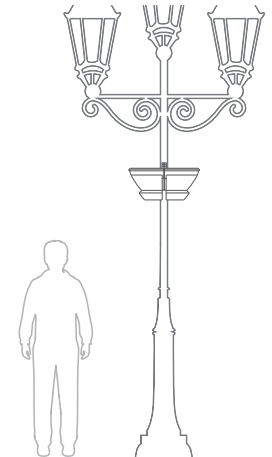

# BEST CUP

Levels	Litres (L)	Total height (mm)	Upper Bottom diameter (mm)	Weight (kg)	Material	Net price
1	2 x 12	300	650	2 x 2,7	POLYETHYLENE	215 €

Parts of the set:

Double bottom system

Fixing

Filter Membrane

## HANGING FLOWER TOWERS PRICE LIST 2025