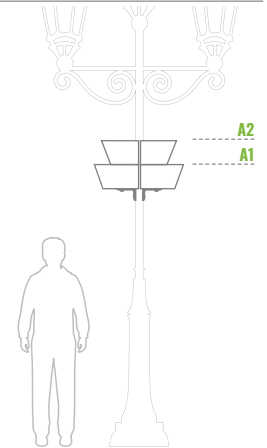

# W 600/1

Levels	Litres (L)	Total height (mm)	Upper Bottom diameter (mm)	Weight (kg)	Material	Net price for 1 item when purchasing 1 item	Net price for 1 item when purchasing 10 items
1	46	220	A1-650	2 x 6	STEEL GALVANIZED	215 €	200 €

# W 600/2

Levels	Litres (L)	Total height (mm)	Upper Bottom diameter (mm)	Weight (kg)	Material	Net price for 1 item when purchasing 1 item	Net price for 1 item when purchasing 10 items
2	58	330	A1-600/A2-500	2 x 7	STEEL GALVANIZED	240 €	230 €

# W 600/3

Levels	Litres (L)	Total height (mm)	Upper Bottom diameter (mm)	Weight (kg)	Material	Net price for 1 item when purchasing 1 item	Net price for 1 item when purchasing 10 items
3	70	475	A1-600/A2-500/A3-400	2 x 9	STEEL GALVANIZED	250 €	240 €