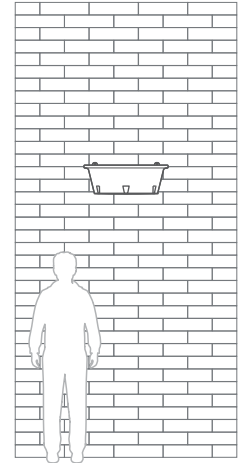

RAL 7016

BEST 2P ^{1/2}

Levels	Litres (L)	Total height (mm)	Upper Bottom diameter (mm)	Weight (kg)	Material	Net price
1	25	270	800	3,7	POLYETHYLENE	145 €

Parts of the set:

Double bottom system

Fixing

Filter Membrane

*Additional options:

Cultivation Insert
55 € NEW

Colors:

RAL 6002

RAL 7016

BEST 2P

Levels	Litres (L)	Total height (mm)	Upper Bottom diameter (mm)	Weight (kg)	Material	Net price
1	2 x 25	270	800	2 x 3,7	POLYETHYLENE	290 €