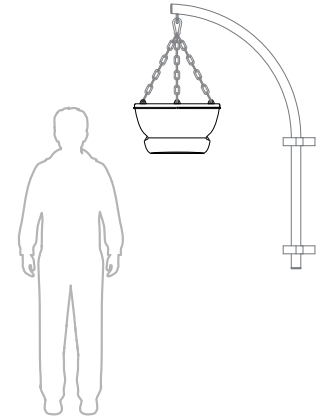

RAL 7016

BARISTA BASE 0P

Levels	Litres (L)	Total height (mm)	Upper Bottom diameter (mm)	Weight (kg)	Material	Net price
1	11	240	420	2,3	POLYETHYLENE	75 €

Parts of the set:

Double bottom system

Filter Membrane

Colors:

RAL 6002

RAL 7016

BARISTA BASE 1P

Levels	Litres (L)	Total height (mm)	Upper Bottom diameter (mm)	Weight (kg)	Material	Net price
1	24	265	530	3,7	POLYETHYLENE	140 €

Parts of the set:

Double bottom system