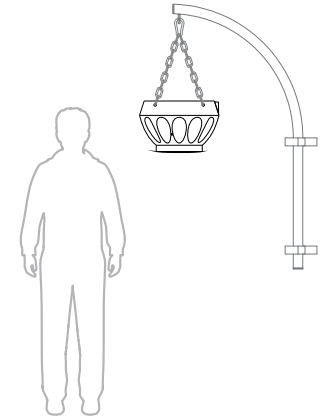

Filter Membrane

Colors:

RAL 6002

RAL 7016

WOVEN

Levels	Litres (L)	Total height (mm)	Upper Bottom diameter (mm)	Weight (kg)	Material	Net price
1	15	280	440	2,4	POLYETHYLENE	80 €

Parts of the set:

Double bottom system