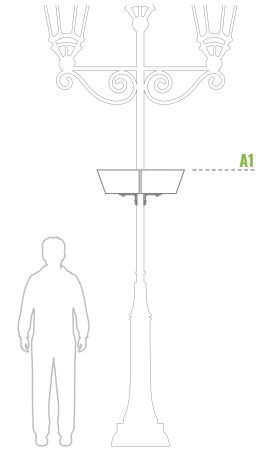

WHERE NATURE DOESN'T REACH

PRICE LIST 2024

W 600/1

Levels	Litres (L)	Total height (mm)	Upper Bottom diameter (mm)	Weight (kg)	Material	Net price for 1 item when purchasing 1 item	Net price for 1 item when purchasing 10 items
1	46	220	A1-650	2 x 6	STEEL GALVANIZED	215 €	200 €

Parts of the set:

Colors:

*Additional options:

W 600/2

Levels	Litres (L)	Total height (mm)	Upper Bottom diameter (mm)	Weight (kg)	Material	Net price for 1 item when purchasing 1 item	Net price for 1 item when purchasing 10 items
2	58	330	A1-600/A2-500	2 x 7	STEEL GALVANIZED	240 €	230 €

Parts of the set:

Colors:

*Additional options:

W 600/3

Levels	Litres (L)	Total height (mm)	Upper Bottom diameter (mm)	Weight (kg)	Material	Net price for 1 item when purchasing 1 item	Net price for 1 item when purchasing 10 items
3	70	475	A1-600/A2-500/A3-400	2 x 9	STEEL GALVANIZED	250 €	240 €