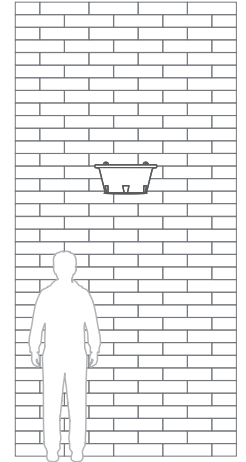

RAL 7016

BEST 1P ¹/₂

Levels	Litres (L)	Total height (mm)	Upper Bottom diameter (mm)	Weight (kg)	Material	Net price
1	12	270	590	2,2	POLYETHYLENE	97,5 €

Parts of the set:

Double bottom system

Fixing

Filter Membrane

*Additional options:

Cultivation Insert
45 € **NEW**

Colors:

RAL 6002

RAL 7016

BEST 1P

Levels	Litres (L)	Total height (mm)	Upper Bottom diameter (mm)	Weight (kg)	Material	Net price
1	2 x 12	270	590	2 x 2,2	POLYETHYLENE	195 €