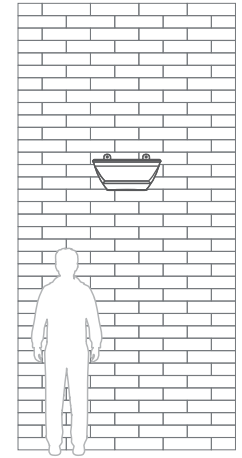

BEST CUP ¹/₂

Levels	Litres (L)	Total height (mm)	Upper Bottom diameter (mm)	Weight (kg)	Material	Net price
1	12	300	650	2,7	POLYETHYLENE	107,5 €

Parts of the set:

Double bottom system

Fixing

Filter Membrane

*Additional options:

Cultivation Insert
50 € **NEW**

Colors:

RAL 6002

RAL 7016

BEST CUP

Levels	Litres (L)	Total height (mm)	Upper Bottom diameter (mm)	Weight (kg)	Material	Net price
1	2 x 12	300	650	2 x 2,7	POLYETHYLENE	215 €