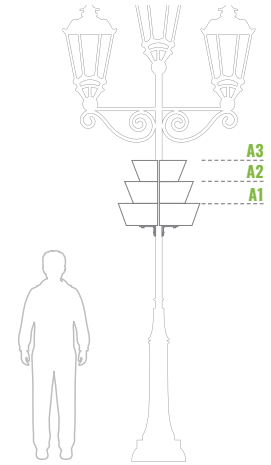

Parts of the set:

Colors:

*Additional options:

W 600/2

Levels	Litres (L)	Total height (mm)	Upper Bottom diameter (mm)	Weight (kg)	Material	Net price for 1 item when purchasing 1 item	Net price for 1 item when purchasing 10 items
2	58	330	A1-600/A2-500	2 x 7	STEEL GALVANIZED	240 €	230 €

Parts of the set:

Colors:

*Additional options:

W 600/3

Levels	Litres (L)	Total height (mm)	Upper Bottom diameter (mm)	Weight (kg)	Material	Net price for 1 item when purchasing 1 item	Net price for 1 item when purchasing 10 items
3	70	475	A1-600/A2-500/A3-400	2 x 9	STEEL GALVANIZED	250 €	240 €

Parts of the set:

- Powder coating
- Double bottom system
- Fixing
- Seal
- Rubber strap

Colors:

- GREEN
- GOLD
- COPPER
- BLACK

*Additional options:

- Seal **15 €** (2,5€/m)
- Rubber strap **2,5 €** (2 pieces)

W 800/1

Levels	Litres (L)	Total height (mm)	Upper Bottom diameter (mm)	Weight (kg)	Material	Net price for 1 item when purchasing 1 item	Net price for 1 item when purchasing 10 items
1	75	270	B1-800	2 x 11	STEEL GALVANIZED	300 €	280 €