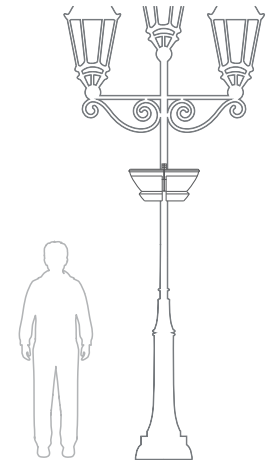

BEST CUP ¹/₂

Levels	Litres (L)	Total height (mm)	Upper Bottom diameter (mm)	Weight (kg)	Material	Net price
1	12	300	650	2,7	POLYETHYLENE	107,5 €

Parts of the set:

Double bottom system

Fixing

Filter Membrane

*Additional options:

Cultivation Insert
50 € **NEW**

Colors:

RAL 6002

RAL 7016

BEST CUP

Levels	Litres (L)	Total height (mm)	Upper Bottom diameter (mm)	Weight (kg)	Material	Net price
1	2 x 12	300	650	2 x 2,7	POLYETHYLENE	215 €

Parts of the set:

Double bottom system

Fixing

Filter Membrane

*Additional options:

Cultivation Insert
50 € **NEW**

Colors:

RAL 6002

RAL 7016

BEST 1P ¹/₂

Levels	Litres (L)	Total height (mm)	Upper Bottom diameter (mm)	Weight (kg)	Material	Net price
1	12	270	590	2,2	POLYETHYLENE	97,5 €

Parts of the set:

Double bottom system

Fixing

Filter Membrane