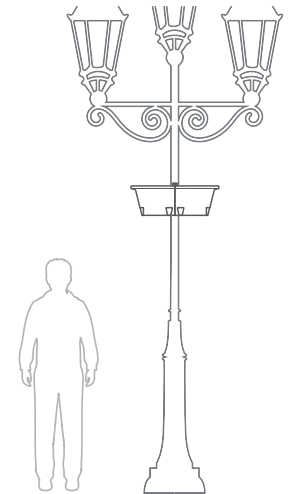

*Additional options:

Cultivation Insert
55 € NEW

Colors:

RAL 6002

RAL 7016

BEST 2P

Levels	Litres (L)	Total height (mm)	Upper Bottom diameter (mm)	Weight (kg)	Material	Net price
1	2 x 25	270	800	2 x 3,7	POLYETHYLENE	290 €

Parts of the set:

Double bottom system

Fixing

Filter Membrane

*Additional options:

Cultivation Insert
110 € NEW

Colors:

RAL 6002

RAL 7016

BARISTA BASE 0P

Levels	Litres (L)	Total height (mm)	Upper Bottom diameter (mm)	Weight (kg)	Material	Net price
1	11	240	420	2,3	POLYETHYLENE	75 €

Parts of the set:

Double bottom system

Filter Membrane