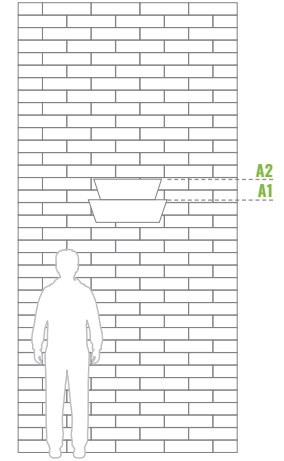

W 600/2 ¹/₂ **NEW**

Levels	Litres (L)	Total height (mm)	Upper Bottom diameter (mm)	Weight (kg)	Material	Net price for 1 item when purchasing 1 item	Net price for 1 item when purchasing 10 items
2	29	330	A1-600/A2-500	7	STEEL GALVANIZED	120 €	115 €

W 600/3 ¹/₂ **NEW**

Levels	Litres (L)	Total height (mm)	Upper Bottom diameter (mm)	Weight (kg)	Material	Net price for 1 item when purchasing 1 item	Net price for 1 item when purchasing 10 items
3	35	475	A1-600/A2-500/A3-400	9	STEEL GALVANIZED	125 €	120 €