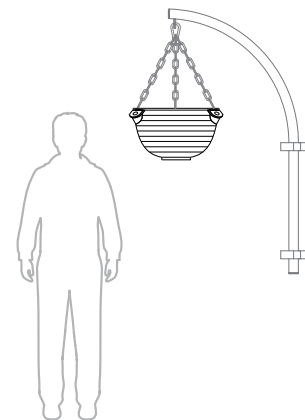

WOVEN

Levels	Litres (L)	Total height (mm)	Upper Bottom diameter (mm)	Weight (kg)	Material	Net price
1	15	280	440	2,4	POLYETHYLENE	80 €

Parts of the set:

Double bottom system

Filter Membrane

Colors:

RAL
6002

RAL
7016