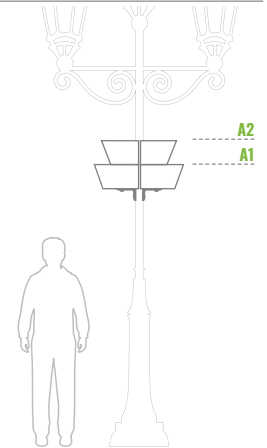

WHERE NATURE DOESN'T REACH

PRICE LIST 2024

W 600/1

Levels	Litres (L)	Total height (mm)	Upper Bottom diameter (mm)	Weight (kg)	Material	Net price for 1 item when purchasing 1 item	Net price for 1 item when purchasing 10 items
1	46	220	A1-650	2 x 6	STEEL GALVANIZED	215 €	200 €

Parts of the set:

Colors:

*Additional options:

W 600/2

Levels	Litres (L)	Total height (mm)	Upper Bottom diameter (mm)	Weight (kg)	Material	Net price for 1 item when purchasing 1 item	Net price for 1 item when purchasing 10 items
2	58	330	A1-600/A2-500	2 x 7	STEEL GALVANIZED	240 €	230 €

Parts of the set:

Colors:

*Additional options:

W 600/3

Levels	Litres (L)	Total height (mm)	Upper Bottom diameter (mm)	Weight (kg)	Material	Net price for 1 item when purchasing 1 item	Net price for 1 item when purchasing 10 items
3	70	475	A1-600/A2-500/A3-400	2 x 9	STEEL GALVANIZED	250 €	240 €

BEST CUP ¹/₂

Levels	Litres (L)	Total height (mm)	Upper Bottom diameter (mm)	Weight (kg)	Material	Net price
1	12	300	650	2,7	POLYETHYLENE	107,5 €

Parts of the set:

Double bottom system

Fixing

Filter Membrane