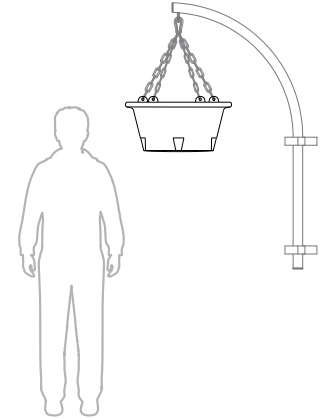

Filter Membrane

Colors:

RAL 6002

RAL 7016

CESAR

Levels	Litres (L)	Total height (mm)	Upper Bottom diameter (mm)	Weight (kg)	Material	Net price
1	20	320	500	4,8	POLYETHYLENE	135 €

Parts of the set:

Double bottom system