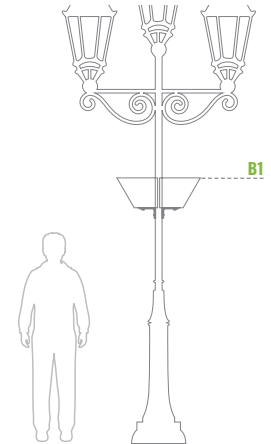

W 800/1

Levels	Litres (L)	Total height (mm)	Upper Bottom diameter (mm)	Weight (kg)	Material	Net price for 1 item when purchasing 1 item	Net price for 1 item when purchasing 10 items
1	75	270	B1-800	2 x 11	STEEL GALVANIZED	300 €	280 €

Parts of the set:

- Powder coating
- Double bottom system
- Fixing
- Seal
- Rubber strap

Colors:

- GREEN
- GOLD
- COPPER
- BLACK

*Additional options:

- Cultivation Insert **120 €** **NEW**
- Seal **10 €** (2,5€/m)
- Rubber strap **2,5 €** (2 pieces)

W 600/2 ¹/₂ **NEW**

Levels	Litres (L)	Total height (mm)	Upper Bottom diameter (mm)	Weight (kg)	Material	Net price for 1 item when purchasing 1 item	Net price for 1 item when purchasing 10 items
2	29	330	A1-600/A2-500	7	STEEL GALVANIZED	120 €	115 €