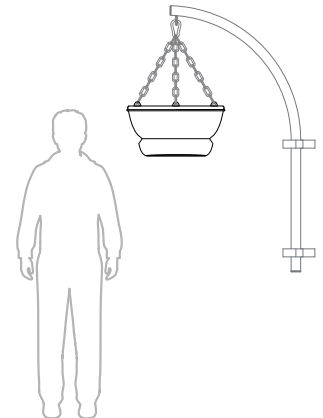

Colors:

RAL 6002

RAL 7016

BARISTA BASE 1P

Levels	Litres (L)	Total height (mm)	Upper Bottom diameter (mm)	Weight (kg)	Material	Net price
1	24	265	530	3,7	POLYETHYLENE	140 €

Parts of the set:

Double bottom system

Filter Membrane

Colors:

RAL 6002

RAL 7016

BARISTA

Levels	Litres (L)	Total height (mm)	Upper Bottom diameter (mm)	Weight (kg)	Material	Net price
1	24	270	470	3,7	POLYETHYLENE	95 €

Parts of the set:

Double bottom system