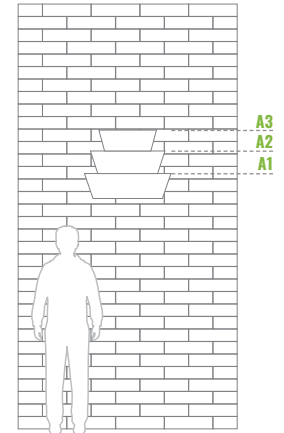

W 600/3 ¹/₂ **NEW**

Levels	Litres (L)	Total height (mm)	Upper Bottom diameter (mm)	Weight (kg)	Material	Net price for 1 item when purchasing 1 item	Net price for 1 item when purchasing 10 items
3	35	475	A1-600/A2-500/A3-400	9	STEEL GALVANIZED	125 €	120 €

BEST CUP ¹/₂

Levels	Litres (L)	Total height (mm)	Upper Bottom diameter (mm)	Weight (kg)	Material	Net price
1	12	300	650	2,7	POLYETHYLENE	107,5 €

Parts of the set:

Double bottom system

Fixing

Filter Membrane