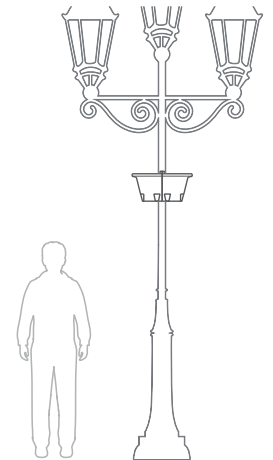

Parts of the set:

Double bottom system

Fixing

Filter Membrane

*Additional options:

Cultivation Insert
90 € **NEW**

Colors:

RAL 6002

RAL 7016

BEST 2P ^{1/2}

Levels	Litres (L)	Total height (mm)	Upper Bottom diameter (mm)	Weight (kg)	Material	Net price
1	25	270	800	3,7	POLYETHYLENE	145 €

Parts of the set:

Double bottom system

Fixing

Filter Membrane