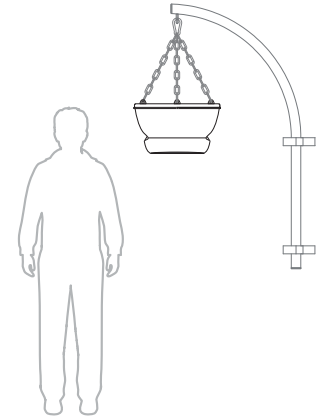

BARISTA BASE 0P

Levels	Litres (L)	Total height (mm)	Upper Bottom diameter (mm)	Weight (kg)	Material	Net price
1	11	240	420	2,3	POLYETHYLENE	75 €

Parts of the set:

Double bottom system

Filter Membrane

Colors:

RAL 6002

RAL 7016