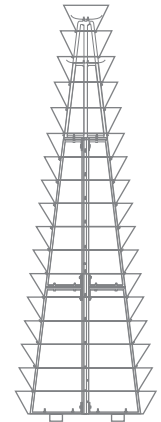

GREEN

GOLD

COPPER

BLACK

W 600/1

| Levels | Litres (L) | Total height (mm) | Upper Bottom diameter (mm) | Weight (kg) | Material | Net price for 1 item when purchasing 1 item | Net price for 1 item when purchasing 10 items |
|--------|------------|-------------------|----------------------------|-------------|------------------|---|---|
| 1 | 46 | 220 | A1-650 | 2 x 6 | STEEL GALVANIZED | 215 € | 200 € |

Parts of the set:

Colors:

*Additional options:

W 600/2

| Levels | Litres (L) | Total height (mm) | Upper Bottom diameter (mm) | Weight (kg) | Material | Net price for 1 item when purchasing 1 item | Net price for 1 item when purchasing 10 items |
|--------|------------|-------------------|----------------------------|-------------|------------------|---|---|
| 2 | 58 | 330 | A1-600/A2-500 | 2 x 7 | STEEL GALVANIZED | 240 € | 230 € |

Parts of the set:

Colors:

*Additional options:

W 600/3

| Levels | Litres (L) | Total height (mm) | Upper Bottom diameter (mm) | Weight (kg) | Material | Net price for 1 item when purchasing 1 item | Net price for 1 item when purchasing 10 items |
|--------|------------|-------------------|----------------------------|-------------|------------------|---|---|
| 3 | 70 | 475 | A1-600/A2-500/A3-400 | 2 x 9 | STEEL GALVANIZED | 250 € | 240 € |