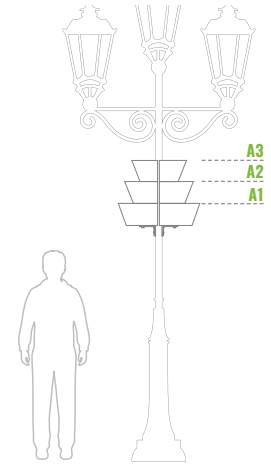

Parts of the set:

Colors:

*Additional options:

W 600/2

| Levels | Litres (L) | Total height (mm) | Upper Bottom diameter (mm) | Weight (kg) | Material | Net price for 1 item when purchasing 1 item | Net price for 1 item when purchasing 10 items |
|--------|------------|-------------------|----------------------------|-------------|------------------|---|---|
| 2 | 58 | 330 | A1-600/A2-500 | 2 x 7 | STEEL GALVANIZED | 240 € | 230 € |

Parts of the set:

Colors:

*Additional options:

W 600/3

| Levels | Litres (L) | Total height (mm) | Upper Bottom diameter (mm) | Weight (kg) | Material | Net price for 1 item when purchasing 1 item | Net price for 1 item when purchasing 10 items |
|--------|------------|-------------------|----------------------------|-------------|------------------|---|---|
| 3 | 70 | 475 | A1-600/A2-500/A3-400 | 2 x 9 | STEEL GALVANIZED | 250 € | 240 € |

Parts of the set:

Colors:

*Additional options:

W 800/1

| Levels | Litres (L) | Total height (mm) | Upper Bottom diameter (mm) | Weight (kg) | Material | Net price for 1 item when purchasing 1 item | Net price for 1 item when purchasing 10 items |
|--------|------------|-------------------|----------------------------|-------------|------------------|---|---|
| 1 | 75 | 270 | B1-800 | 2 x 11 | STEEL GALVANIZED | 300 € | 280 € |