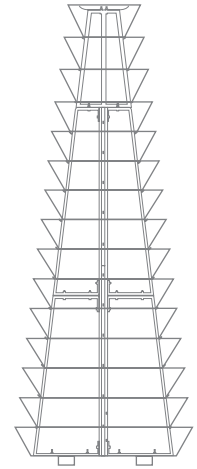

GREEN

GOLD

COPPER

BLACK

H 3400

| Levels | Litres (L) | Total height (mm) | Bottom diameter (mm) | Weight (kg) | Material | Net price for 1 item when purchasing 1 item | Net price for 1 item when purchasing 10 items |
|--------|------------|-------------------|----------------------|-------------|------------------|---|---|
| 17 | 1490 | 3435 | 1200 | 190 | STEEL GALVANIZED | 1 875 € | 1 650 € |