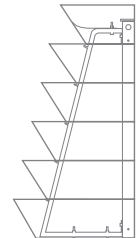

GOLD

COPPER

BLACK

H 1200 ^{1/4}

| Levels | Litres (L) | Total height (mm) | Bottom diameter (mm) | Weight (kg) | Material | Net price for 1 item when purchasing 1 item | Net price for 1 item when purchasing 10 items |
|--------|------------|-------------------|----------------------|-------------|------------------|---|---|
| 6 | 157 | 1355 | 1/4 1200 | 17 | STEEL GALVANIZED | 425 € | 375 € |

GOLD

COPPER

BLACK

H 2000

| Levels | Litres (L) | Total height (mm) | Bottom diameter (mm) | Weight (kg) | Material | Net price for 1 item when purchasing 1 item | Net price for 1 item when purchasing 10 items |
|--------|------------|-------------------|----------------------|-------------|------------------|---|---|
| 9 | 1168 | 1990 | 1200 | 124 | STEEL GALVANIZED | 1 450 € | 1 300 € |