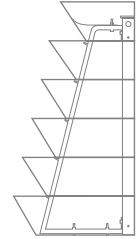

COPPER

BLACK

H 1200 ^{1/2}

| Levels | Litres (L) | Total height (mm) | Bottom diameter (mm) | Weight (kg) | Material | Net price for 1 item when purchasing 1 item | Net price for 1 item when purchasing 10 items |
|--------|------------|-------------------|----------------------|-------------|------------------|---|---|
| 6 | 314 | 1355 | 1/2 1200 | 60 | STEEL GALVANIZED | 700 € | 625 € |

GOLD

COPPER

BLACK

H 1200 ^{1/4}

| Levels | Litres (L) | Total height (mm) | Bottom diameter (mm) | Weight (kg) | Material | Net price for 1 item when purchasing 1 item | Net price for 1 item when purchasing 10 items |
|--------|------------|-------------------|----------------------|-------------|------------------|---|---|
| 6 | 157 | 1355 | 1/4 1200 | 17 | STEEL GALVANIZED | 425 € | 375 € |