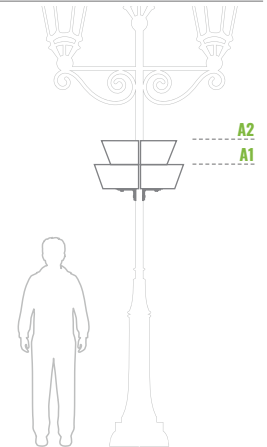

Parts of the set:

Colors:

*Additional options:

W 600/2

| Levels | Litres (L) | Total height (mm) | Upper Bottom diameter (mm) | Weight (kg) | Material | Net price for 1 item when purchasing 1 item | Net price for 1 item when purchasing 10 items |
|--------|------------|-------------------|----------------------------|-------------|------------------|---|---|
| 2 | 58 | 330 | A1-600/A2-500 | 2 x 7 | STEEL GALVANIZED | 240 € | 230 € |

Parts of the set:

Colors:

*Additional options:

W 600/3

| Levels | Litres (L) | Total height (mm) | Upper Bottom diameter (mm) | Weight (kg) | Material | Net price for 1 item when purchasing 1 item | Net price for 1 item when purchasing 10 items |
|--------|------------|-------------------|----------------------------|-------------|------------------|---|---|
| 3 | 70 | 475 | A1-600/A2-500/A3-400 | 2 x 9 | STEEL GALVANIZED | 250 € | 240 € |