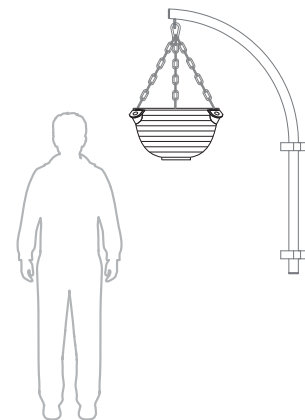

Parts of the set:

Double bottom system

Filter Membrane

Colors:

RAL
6002

RAL
7016

Terra[®]
Group

Terra Flower Tower - a brand of Terra Group