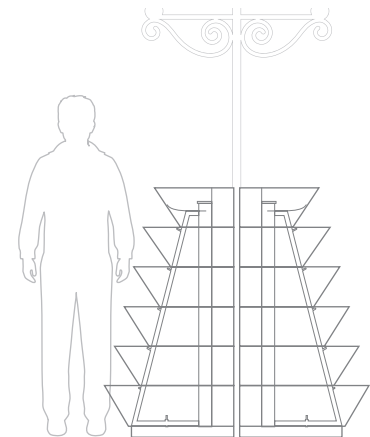

COPPER

BLACK

H 1200 ^{1/2}

| Levels | Litres (L) | Total height (mm) | Bottom diameter (mm) | Weight (kg) | Material | Net price for 1 item when purchasing 1 item | Net price for 1 item when purchasing 10 items |
|--------|------------|-------------------|----------------------|-------------|------------------|---|---|
| 6 | 314 | 1355 | 1/2 1200 | 60 | STEEL GALVANIZED | 700 € | 625 € |