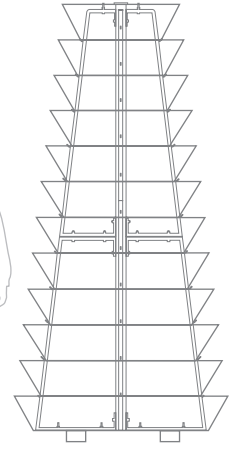

GREEN

GOLD

COPPER

BLACK

H 2400 ^{1/2}

| Levels | Litres (L) | Total height (mm) | Bottom diameter (mm) | Weight (kg) | Material | Net price for 1 item when purchasing 1 item | Net price for 1 item when purchasing 10 items |
|--------|------------|-------------------|----------------------|-------------|------------------|---|---|
| 12 | 667 | 2610 | 1/2 1200 | 103 | STEEL GALVANIZED | 1 125 € | 1 000 € |