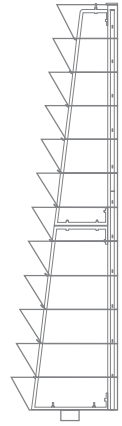

COPPER

BLACK

H 1200 ^{1/2}

| Levels | Litres (L) | Total height (mm) | Bottom diameter (mm) | Weight (kg) | Material | Net price for 1 item when purchasing 1 item | Net price for 1 item when purchasing 10 items |
|--------|------------|-------------------|----------------------|-------------|------------------|---|---|
| 6 | 314 | 1355 | 1/2 1200 | 60 | STEEL GALVANIZED | 700 € | 625 € |

GOLD

COPPER

BLACK

H 1200 ^{1/4}

| Levels | Litres (L) | Total height (mm) | Bottom diameter (mm) | Weight (kg) | Material | Net price for 1 item when purchasing 1 item | Net price for 1 item when purchasing 10 items |
|--------|------------|-------------------|----------------------|-------------|------------------|---|---|
| 6 | 157 | 1355 | 1/4 1200 | 17 | STEEL GALVANIZED | 425 € | 375 € |

GREEN

GOLD

COPPER

BLACK

H 2400 ^{1/2}

| Levels | Litres (L) | Total height (mm) | Bottom diameter (mm) | Weight (kg) | Material | Net price for 1 item when purchasing 1 item | Net price for 1 item when purchasing 10 items |
|--------|------------|-------------------|----------------------|-------------|------------------|---|---|
| 12 | 667 | 2610 | 1/2 1200 | 103 | STEEL GALVANIZED | 1 125 € | 1 000 € |

Colors:

GREEN

GOLD

COPPER

BLACK

H 3000

| Levels | Litres (L) | Total height (mm) | Bottom diameter (mm) | Weight (kg) | Material | Net price for 1 item when purchasing 1 item | Net price for 1 item when purchasing 10 items |
|--------|------------|-------------------|----------------------|-------------|------------------|---|---|
| 15 | 1390 | 3105 | 1200 | 175 | STEEL GALVANIZED | 1 750 € | 1 550 € |