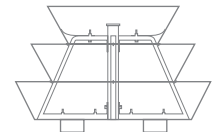

Colors:

GREEN

GOLD

COPPER

BLACK

H 1100

| Levels | Litres (L) | Total height (mm) | Bottom diameter (mm) | Weight (kg) | Material | Net price for 1 item when purchasing 1 item | Net price for 1 item when purchasing 10 items |
|--------|------------|-------------------|----------------------|-------------|------------------|---|---|
| 6 | 125 | 1010 | 600 | 30 | STEEL GALVANIZED | 375 € | 340 € |

Parts of the set:

Colors:

*Additional options:

H 1150/750

| Levels | Litres (L) | Total height (mm) | Bottom diameter (mm) | Weight (kg) | Material | Net price for 1 item when purchasing 1 item | Net price for 1 item when purchasing 10 items |
|--------|------------|-------------------|----------------------|-------------|------------------|---|---|
| 6 | 272 | 1190 | 750 | 53 | STEEL GALVANIZED | 675 € | 615 € |