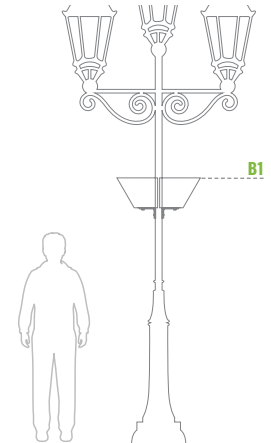

W 800/1

Levels	Litres (L)	Total height (mm)	Upper Bottom diameter (mm)	Weight (kg)	Material	Net price for 1 item when purchasing 1 item	Net price for 1 item when purchasing 10 items
1	75	270	B1-800	2 x 11	STEEL GALVANIZED	300 €	280 €

Parts of the set:

Colors:

*Additional options: