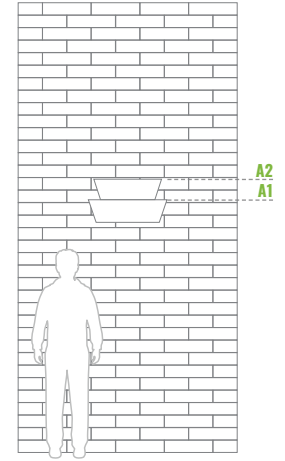

W 600/3 ¹/₂ **NEW**

| Levels | Litres (L) | Total height (mm) | Upper Bottom diameter (mm) | Weight (kg) | Material | Net price for 1 item when purchasing 1 item | Net price for 1 item when purchasing 10 items |
|--------|------------|-------------------|----------------------------|-------------|------------------|---|---|
| 3 | 35 | 475 | A1-600/A2-500/A3-400 | 9 | STEEL GALVANIZED | 125 € | 120 € |