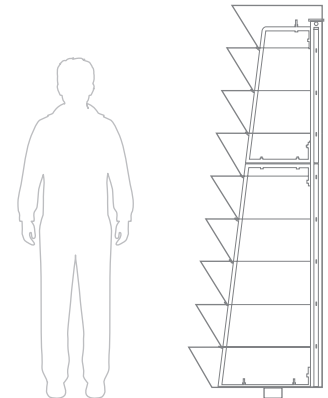

GREEN

GOLD

COPPER

BLACK

H 2400

| Levels | Litres (L) | Total height (mm) | Bottom diameter (mm) | Weight (kg) | Material | Net price for 1 item when purchasing 1 item | Net price for 1 item when purchasing 10 items |
|--------|------------|-------------------|----------------------|-------------|------------------|---|---|
| 12 | 1335 | 2610 | 1200 | 147 | STEEL GALVANIZED | 1 600 € | 1 450 € |