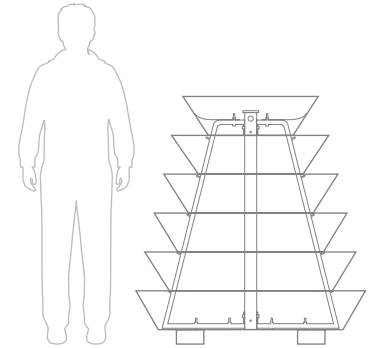

Colors:

GREEN

GOLD

COPPER

BLACK

H 1200^{ROUND}

| Levels | Litres (L) | Total height (mm) | Bottom diameter (mm) | Weight (kg) | Material | Net price for 1 item when purchasing 1 item | Net price for 1 item when purchasing 10 items |
|--------|------------|-------------------|----------------------|-------------|------------------|---|---|
| 6 | 2 x 307 | 1355 | 1200 | 2 x 60 | STEEL GALVANIZED | 1 350 € | 1 225 € |