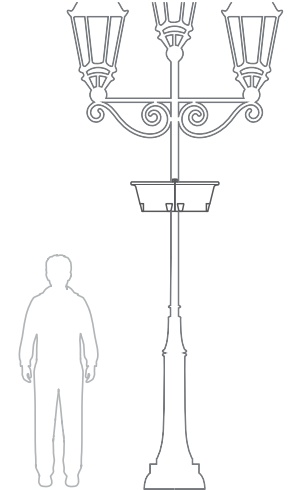

BEST 2P

Levels	Litres (L)	Total height (mm)	Upper Bottom diameter (mm)	Weight (kg)	Material	Net price
1	2 x 25	270	800	2 x 3,7	POLYETHYLENE	290 €

Parts of the set:

Double bottom system

Fixing

Filter Membrane

*Additional options:

Cultivation Insert
110 € NEW

Colors:

RAL 6002

RAL 7016