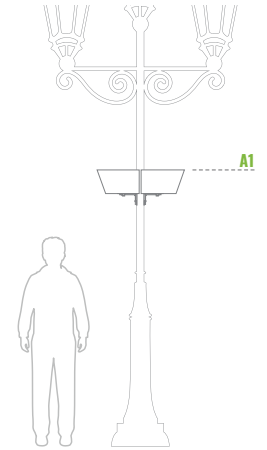

GREEN

GOLD

COPPER

BLACK

W 600/1

| Levels | Litres (L) | Total height (mm) | Upper Bottom diameter (mm) | Weight (kg) | Material | Net price for 1 item when purchasing 1 item | Net price for 1 item when purchasing 10 items |
|--------|------------|-------------------|----------------------------|-------------|------------------|---|---|
| 1 | 46 | 220 | A1-650 | 2 x 6 | STEEL GALVANIZED | 215 € | 200 € |

Parts of the set:

Colors:

*Additional options:

W 600/2

| Levels | Litres (L) | Total height (mm) | Upper Bottom diameter (mm) | Weight (kg) | Material | Net price for 1 item when purchasing 1 item | Net price for 1 item when purchasing 10 items |
|--------|------------|-------------------|----------------------------|-------------|------------------|---|---|
| 2 | 58 | 330 | A1-600/A2-500 | 2 x 7 | STEEL GALVANIZED | 240 € | 230 € |