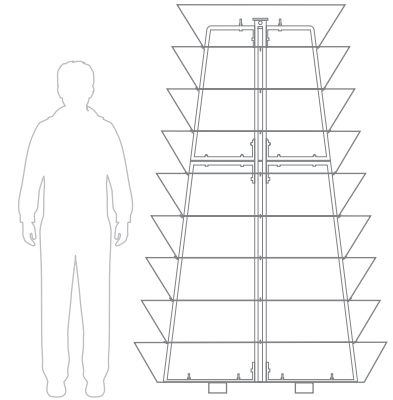

GREEN

GOLD

COPPER

BLACK

H 2000 ¹/₂

| Levels | Litres (L) | Total height (mm) | Bottom diameter (mm) | Weight (kg) | Material | Net price for 1 item when purchasing 1 item | Net price for 1 item when purchasing 10 items |
|--------|------------|-------------------|----------------------|-------------|------------------|---|---|
| 9 | 584 | 1990 | 1/2 1200 | 62 | STEEL GALVANIZED | 1 100 € | 950 € |