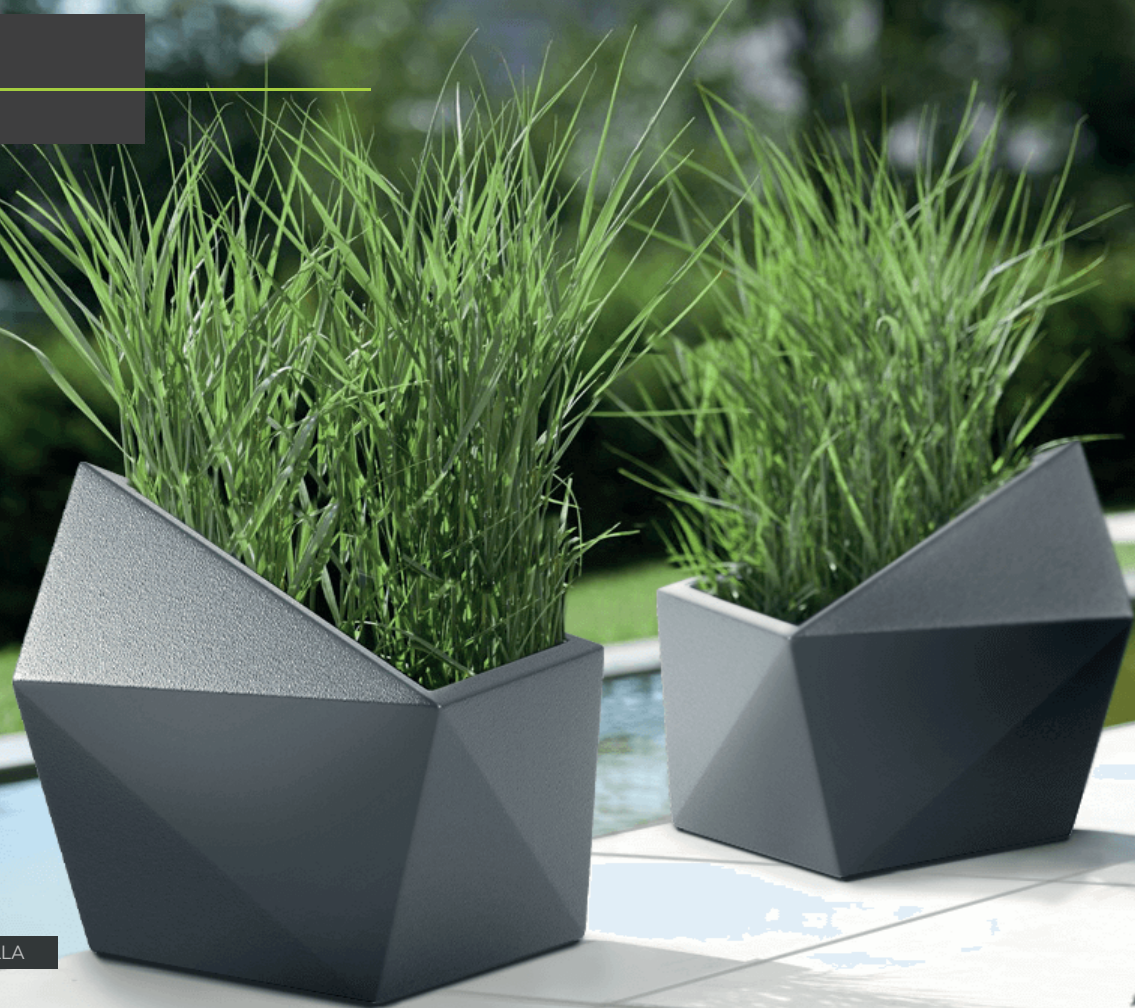

VELA

COLOR 032