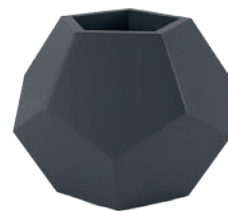

GEMINI

Terra
Group

KOLEKCJA / KOLLEKTION / COLLECTION / KOLEKCE **STELLA**

The large Gemini pot gives you an infinite number of arrangement options. The geometric structure allows each of the pentagonal walls to become the basis. Thanks to this, the opening of the pot can be in a standard place - at the top, but also it can be slightly tilted. This form makes Gemini look great even without any plants so it can serve as a decorative element of exterior and interior.

BASIC COLORS

RAL 9003*

Biały / White

043

RAL 1023*

Żółty / Yellow

205

RAL 2004*

Pomarańczowy /
Orange

034

RAL 3020*

Czerwony / Red

050

RAL 5017*

Niebieski / Blue

208

RAL 6018*

Limonkowy / Green

383

RAL 6020*

Butelkowa zieleń /
Bottle green

382

RAL 7037*

Szary / Gray

035

RAL 7016*

Antracyt / Anthracite

032

RAL 9005*

Czarny / Black

037

*similar RAL colour

MODEL / MODELL MODEL / MODEL	KOD / KODE CODE / KÓD	WYMIARY / GRÖSSE DIMENSIONS / ROZMĚRY (mm)	WAGA / GEWICHT WEIGHT / HMOTNOST (kg)
GEMINI	NU 043 053	620 x 530 h	5,5
GEMINI D*	NU 043 053D	620 x 530 h	4,5

*Double-bottom

032

NU 043 053
RAL 7016*

NON-STANDARD COLORS

CORTEN**

RAL 1001**

Beżowy / Beige

RAL 6032**

Ciemna zieleń /
Dark green

RAL 4006**

Telemagenta

MATERIAL

polythene

43 | TERRAFORM - STELLA