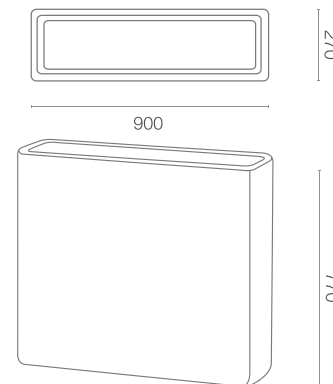

product sheet

DIVIO

COLLECTION **LONG**

DIMENSIONS / VOLUME

BASIC COLORS (Matt)

*similar to the color from the RAL palette

11 466 080

CAPACITY / WEIGHT / MATERIAL

59l / 13kg

Polyethylene

MODEL	CODE	DIMENSIONS (mm)
Divio Indoor 80	11 466 080	900 x 270 x 770 h

IT'S GOOD TO KNOW THAT...

100% RECYCLABLE

WATER RESISTANT

RESISTANT TO MECHANICAL DAMAGE

RESISTANT TO THE WEATHER CONDITIONS