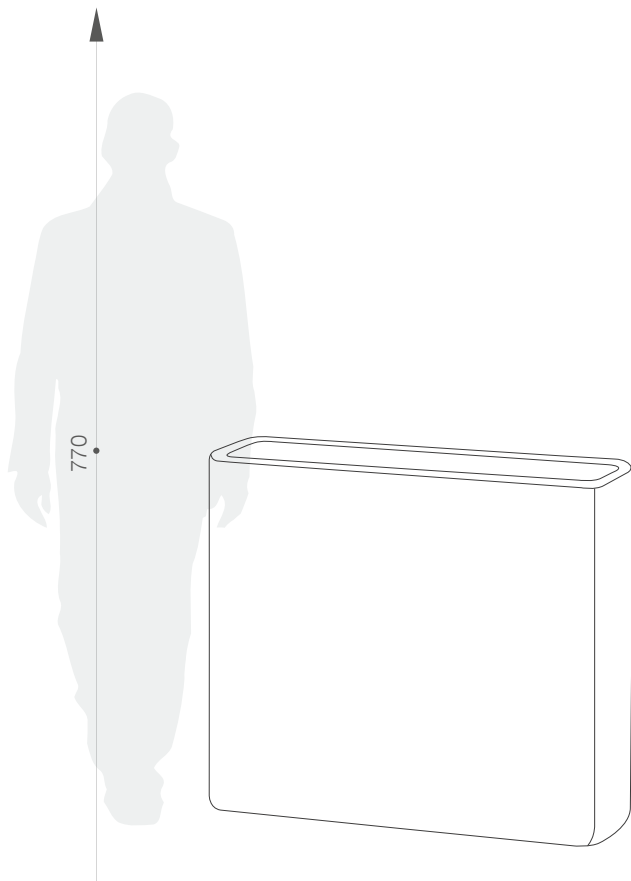

product sheet

DIVIO

COLLECTION **LONG**

DIMENSIONS / VOLUME

BASIC COLORS (Matt)

*similar to the color from the RAL palette

11 466 080

CAPACITY / WEIGHT / MATERIAL

59l / 13kg

Polyethylene

MODEL	CODE	DIMENSIONS (mm)
Divio Indoor 80	11 466 080	900 x 270 x 770 h

IT'S GOOD TO KNOW THAT...

100% RECYCLABLE

WATER RESISTANT

RESISTANT TO MECHANICAL DAMAGE

RESISTANT TO THE WEATHER CONDITIONS