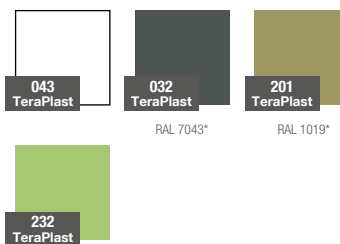

product sheet

DIVIO

COLLECTION **LONG**

DIMENSIONS / VOLUME

BASIC COLORS (Matt)

*similar to the color from the RAL palette

11 466 080

CAPACITY / WEIGHT / MATERIAL

59l / 13kg

Polyethylene

MODEL	CODE	DIMENSIONS (mm)
Divio Indoor 80	11 466 080	900 x 270 x 770 h

IT'S GOOD TO KNOW THAT...

100% RECYCLABLE

WATER RESISTANT

RESISTANT TO MECHANICAL DAMAGE

RESISTANT TO THE WEATHER CONDITIONS