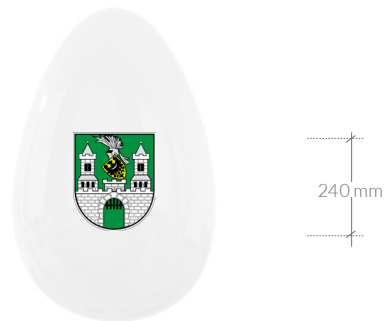

MAXIMUM PERMISSIBLE DIMENSIONS OF LABELS: LOGO AND EMBLEMS

The sizes are approximate. There can be irregular shapes in the logo / emblem sizes.
The graphic designer can individually consider the size of the label at the client's request

TerraEaster - marka z grupy Terra
www.terraeaster.com

EASTER EGG K30
Ø 220x330h mm

EASTER EGG W50
Ø 300x500h mm

EASTER EGG W52
Ø 300x520h mm

MAXIMUM PERMISSIBLE DIMENSIONS OF LABELS: LOGO AND EMBLEMS

The sizes are approximate. There can be irregular shapes in the logo / emblem sizes.
The graphic designer can individually consider the size of the label at the client's request

TerraEaster - marka z grupy Terra
www.terraeaster.com

EASTER EGG T75
Ø 500x750h mm

EASTER EGG T100
Ø 650x1000h mm

EASTER EGG T120
Ø 800x1200h mm

MAXIMUM PERMISSIBLE DIMENSIONS OF LABELS: LOGO AND EMBLEMS

The sizes are approximate. There can be irregular shapes in the logo / emblem sizes.
The graphic designer can individually consider the size of the label at the client's request