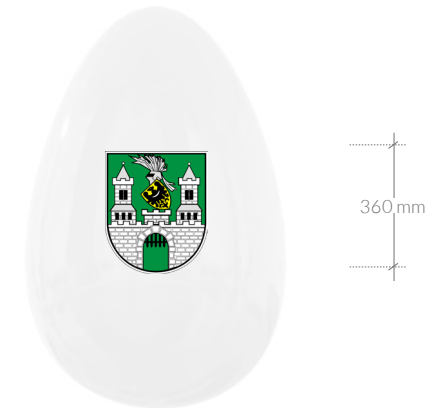

MAXIMUM PERMISSIBLE DIMENSIONS OF LABELS: LOGO AND EMBLEMS

The sizes are approximate. There can be irregular shapes in the logo / emblem sizes.
The graphic designer can individually consider the size of the label at the client's request

TerraEaster - marka z grupy Terra
www.terraeaster.com

EASTER EGG K30
Ø 220x330h mm

EASTER EGG W50
Ø 300x500h mm

EASTER EGG W52
Ø 300x520h mm

MAXIMUM PERMISSIBLE DIMENSIONS OF LABELS: LOGO AND EMBLEMS

The sizes are approximate. There can be irregular shapes in the logo / emblem sizes.
The graphic designer can individually consider the size of the label at the client's request

TerraEaster - marka z grupy Terra
www.terraeaster.com

EASTER EGG T75
Ø 500x750h mm

EASTER EGG T100
Ø 650x1000h mm

EASTER EGG T120
Ø 800x1200h mm

MAXIMUM PERMISSIBLE DIMENSIONS OF LABELS: LOGO AND EMBLEMS

The sizes are approximate. There can be irregular shapes in the logo / emblem sizes.
The graphic designer can individually consider the size of the label at the client's request