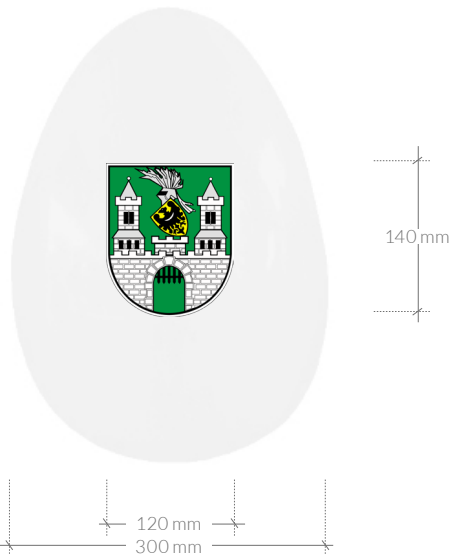

MAXIMUM PERMISSIBLE DIMENSIONS OF LABELS: LOGO AND EMBLEMS

The sizes are approximate. There can be irregular shapes in the logo / emblem sizes.
The graphic designer can individually consider the size of the label at the client's request

TerraEaster - marka z grupy Terra
www.terraeaster.com

EASTER EGG K30
Ø 220x330h mm

EASTER EGG W50
Ø 300x500h mm

EASTER EGG W52
Ø 300x520h mm

MAXIMUM PERMISSIBLE DIMENSIONS OF LABELS: LOGO AND EMBLEMS

The sizes are approximate. There can be irregular shapes in the logo / emblem sizes.
The graphic designer can individually consider the size of the label at the client's request

TerraEaster - marka z grupy Terra
www.terraeaster.com

EASTER EGG T75
Ø 500x750h mm

EASTER EGG T100
Ø 650x1000h mm

EASTER EGG T120
Ø 800x1200h mm

MAXIMUM PERMISSIBLE DIMENSIONS OF LABELS: LOGO AND EMBLEMS

The sizes are approximate. There can be irregular shapes in the logo / emblem sizes.
The graphic designer can individually consider the size of the label at the client's request