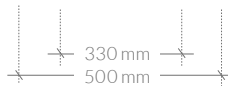

MAXIMUM PERMISSIBLE DIMENSIONS OF LABELS: LOGO AND EMBLEMS

The sizes are approximate. There can be irregular shapes in the logo / emblem sizes.
The graphic designer can individually consider the size of the label at the client's request

TerraEaster - marka z grupy Terra
www.terraeaster.com

EASTER EGG K30
Ø 220x330h mm

EASTER EGG W50
Ø 300x500h mm

EASTER EGG W52
Ø 300x520h mm

MAXIMUM PERMISSIBLE DIMENSIONS OF LABELS: LOGO AND EMBLEMS

The sizes are approximate. There can be irregular shapes in the logo / emblem sizes.
The graphic designer can individually consider the size of the label at the client's request

TerraEaster - marka z grupy Terra
www.terraeaster.com

EASTER EGG T75
Ø 500x750h mm

EASTER EGG T100
Ø 650x1000h mm

EASTER EGG T120
Ø 800x1200h mm

MAXIMUM PERMISSIBLE DIMENSIONS OF LABELS: LOGO AND EMBLEMS

The sizes are approximate. There can be irregular shapes in the logo / emblem sizes.
The graphic designer can individually consider the size of the label at the client's request