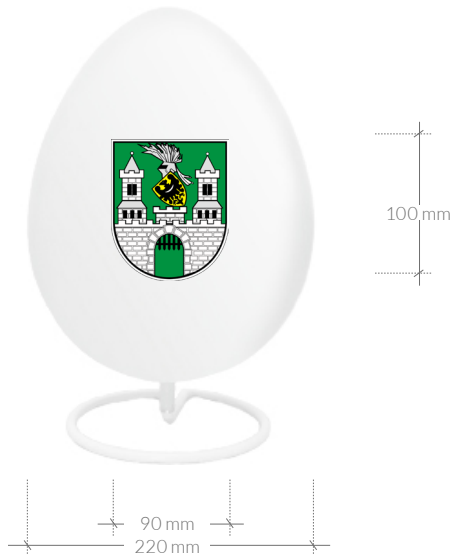

MAXIMUM PERMISSIBLE DIMENSIONS OF LABELS: LOGO AND EMBLEMS

The sizes are approximate. There can be irregular shapes in the logo / emblem sizes.
The graphic designer can individually consider the size of the label at the client's request

TerraEaster - marka z grupy Terra
www.terraeaster.com

EASTER EGG K30
Ø 220x330h mm

EASTER EGG W50
Ø 300x500h mm

EASTER EGG W52
Ø 300x520h mm

MAXIMUM PERMISSIBLE DIMENSIONS OF LABELS: LOGO AND EMBLEMS

The sizes are approximate. There can be irregular shapes in the logo / emblem sizes.
The graphic designer can individually consider the size of the label at the client's request

TerraEaster - marka z grupy Terra
www.terraeaster.com

EASTER EGG T75
Ø 500x750h mm

EASTER EGG T100
Ø 650x1000h mm

EASTER EGG T120
Ø 800x1200h mm

MAXIMUM PERMISSIBLE DIMENSIONS OF LABELS: LOGO AND EMBLEMS

The sizes are approximate. There can be irregular shapes in the logo / emblem sizes.
The graphic designer can individually consider the size of the label at the client's request