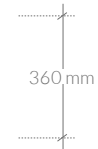

MAXIMUM PERMISSIBLE DIMENSIONS OF LABELS: LOGO AND EMBLEMS

The sizes are approximate. There can be irregular shapes in the logo / emblem sizes.
The graphic designer can individually consider the size of the label at the client's request

TerraEaster - marka z grupy Terra
www.terraeaster.com

EASTER EGG K30
Ø 220x330h mm

EASTER EGG W50
Ø 300x500h mm

EASTER EGG W52
Ø 300x520h mm

MAXIMUM PERMISSIBLE DIMENSIONS OF LABELS: LOGO AND EMBLEMS

The sizes are approximate. There can be irregular shapes in the logo / emblem sizes.
The graphic designer can individually consider the size of the label at the client's request

TerraEaster - marka z grupy Terra
www.terraeaster.com

EASTER EGG T75
Ø 500x750h mm

EASTER EGG T100
Ø 650x1000h mm

EASTER EGG T120
Ø 800x1200h mm

MAXIMUM PERMISSIBLE DIMENSIONS OF LABELS: LOGO AND EMBLEMS

The sizes are approximate. There can be irregular shapes in the logo / emblem sizes.
The graphic designer can individually consider the size of the label at the client's request