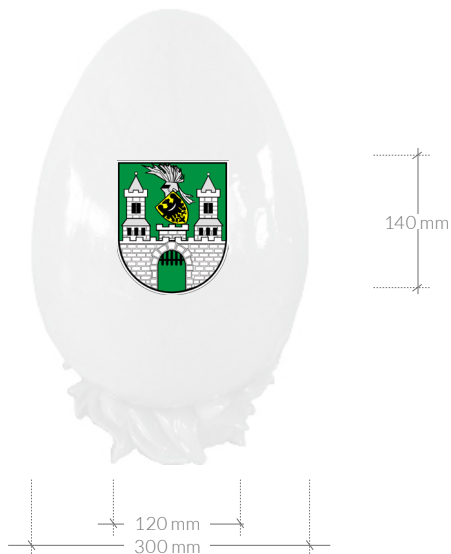

MAXIMUM PERMISSIBLE DIMENSIONS OF LABELS: LOGO AND EMBLEMS

The sizes are approximate. There can be irregular shapes in the logo / emblem sizes.
The graphic designer can individually consider the size of the label at the client's request

TerraEaster - marka z grupy Terra
www.terraeaster.com

EASTER EGG K30
Ø 220x330h mm

EASTER EGG W50
Ø 300x500h mm

EASTER EGG W52
Ø 300x520h mm

MAXIMUM PERMISSIBLE DIMENSIONS OF LABELS: LOGO AND EMBLEMS

The sizes are approximate. There can be irregular shapes in the logo / emblem sizes.
The graphic designer can individually consider the size of the label at the client's request

TerraEaster - marka z grupy Terra
www.terraeaster.com

EASTER EGG T75
Ø 500x750h mm

EASTER EGG T100
Ø 650x1000h mm

EASTER EGG T120
Ø 800x1200h mm

MAXIMUM PERMISSIBLE DIMENSIONS OF LABELS: LOGO AND EMBLEMS

The sizes are approximate. There can be irregular shapes in the logo / emblem sizes.
The graphic designer can individually consider the size of the label at the client's request

TerraEaster - a brand of Terra Group
www.terraeaster.com

EASTER EGG K120

Ø 780 x 1200 h mm

EASTER EGG W150

Ø 900 x 1500 h mm