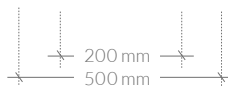

TerraEaster - marka z grupy Terra
www.terraeaster.com

EASTER EGG K30
Ø 220x330h mm

EASTER EGG W50
Ø 300x500h mm

EASTER EGG W52
Ø 300x520h mm

MAXIMUM PERMISSIBLE DIMENSIONS OF LABELS: LOGO AND EMBLEMS

The sizes are approximate. There can be irregular shapes in the logo / emblem sizes.
The graphic designer can individually consider the size of the label at the client's request

TerraEaster - marka z grupy Terra
www.terraeaster.com

EASTER EGG T75
Ø 500x750h mm

EASTER EGG T100
Ø 650x1000h mm

EASTER EGG T120
Ø 800x1200h mm

MAXIMUM PERMISSIBLE DIMENSIONS OF LABELS: LOGO AND EMBLEMS

The sizes are approximate. There can be irregular shapes in the logo / emblem sizes.
The graphic designer can individually consider the size of the label at the client's request