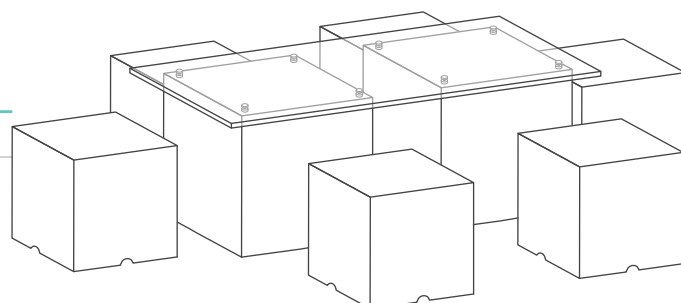

IN THE SET

glass top
Ø 800 x 10 h

cushion
Pouf I

OPTION

cushion
Pouf II / Pouf III
(additional payment 19 €/pcs.)

CUBRICK LIGHT SET (1+6) + GLASS TABLE BIG

(2 x Cubrick Light/RGB 50 + Glass Table BIG + 6 x Cubrick RGB 40)