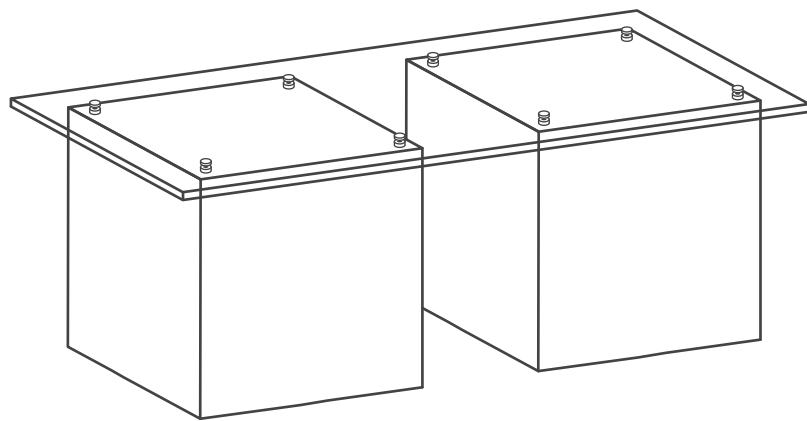

EGG HANGING LAMP

Model	Dimensions	Code	Price
Egg Hanging Lamp 70	Ø 500 x 680 h	NU 040 070 000	175 €

033

light

LIGHT SET INCLUDED  the wired module with the ECO standard lightbulb E27

FURNITURE

CUBRICK 50 GLASS TABLE I