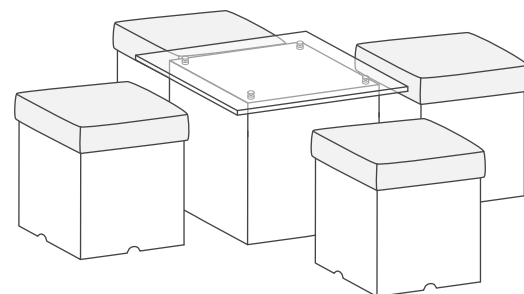

CUBRICK LIGHT SET (1+4) + GLASS TABLE II + POUF

(Cubrick Light/RGB 50 + Glass Table II + 4 x Cubrick RGB 40 + 4 x Pouf)

Model	Code	Price
Cubrick Light Set (1+4) + Glass Table II + Pouf	NU 035 000 003	870 PLN
Cubrick Light RGB Set (1+4) + Glass Table II + Pouf	NU 035 000 004	950 PLN