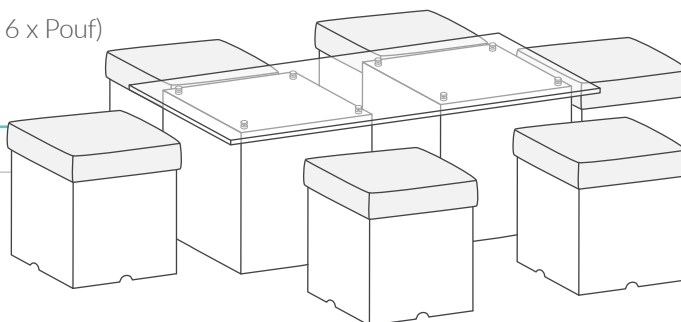

CUBRICK LIGHT SET (1+6) + GLASS TABLE BIG + POUF

(2 x Cubrick Light/RGB 50 + Glass Table BIG + 6 x Cubrick RGB 40 + 6 x Pouf)

Model	Code	Price
Cubrick Light Set (1+6) + Glass Table BIG + Pouf	NU 037 000 003	1300 €
Cubrick Light RGB Set (1+6) + Glass Table BIG + Pouf	NU 037 000 004	1400 €

IN THE SET

glass top
1600 x 800 x 10 h

cushion
Pouf I

OPTION

cushion
Pouf II / Pouf III
(additional payment 19 €/pcs.)