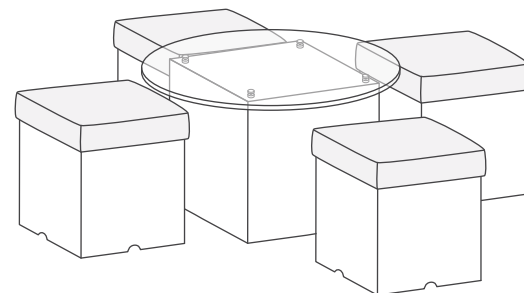

CUBRICK LIGHT SET (1+4) + GLASS TABLE III + POUF

(Cubrick Light/RGB 50 + Glass Table III + 4 x Cubrick RGB 40 + 4 x Pouf)

Model	Code	Price
Cubrick Light Set (1+4) + Glass Table III + Pouf	NU 036 000 003	915 €
Cubrick Light RGB Set (1+4) + Glass Table III + Pouf	NU 036 000 004	960 €

IN THE SET

glass top
Ø 800 x 10 h

cushion
Pouf I

OPTION

cushion
Pouf II / Pouf III
(additional payment 19 €/pcs.)