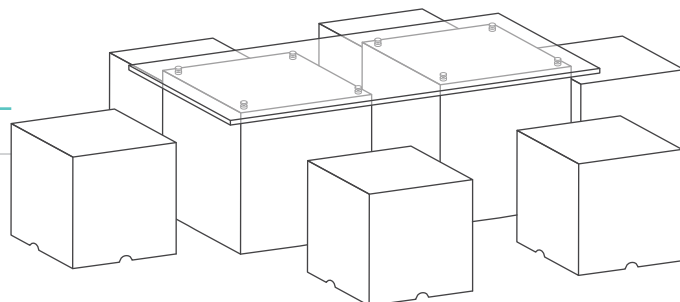

IN THE SET

glass top
Ø 800 x 10 h

cushion
Pouf I

OPTION

cushion
Pouf II / Pouf III
(additional payment 19 €/pcs.)

CUBRICK LIGHT SET (1+6) + GLASS TABLE BIG

(2 x Cubrick Light/RGB 50 + Glass Table BIG + 6 x Cubrick RGB 40)