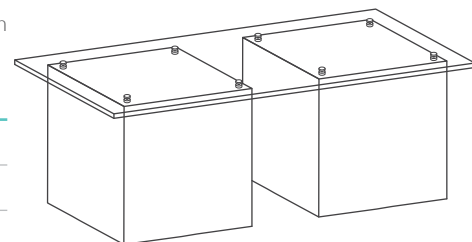

RGB SET INCLUDED

wireless RGB module
with a remote control

LIGHT SET INCLUDED

the wired module
with the ECO standard lightbulb E27

CUBRICK 50 GLASS TABLE BIG

IN THE SET

glass top
1600 x 800 x 10 h

Model	Dimensions	Code	Price
Cubrick 50 Glass Table BIG	500 x 500 x 500 h	NU 027 050	390 €
Cubrick 50 Light Glass Table BIG	500 x 500 x 500 h	NU 028 050 033 BIG	430 €
Cubrick 50 RGB Glass Table BIG	500 x 500 x 500 h	NU 028 050 RGB BIG	530 €

RGB SET INCLUDED

wireless RGB module
with a remote control

LIGHT SET INCLUDED

the wired module
with the ECO standard lightbulb E27

SWEEP

Model	Dimensions	Code	Price
Sweep	430 x 380 x 880 h	NU 043 085	200 €