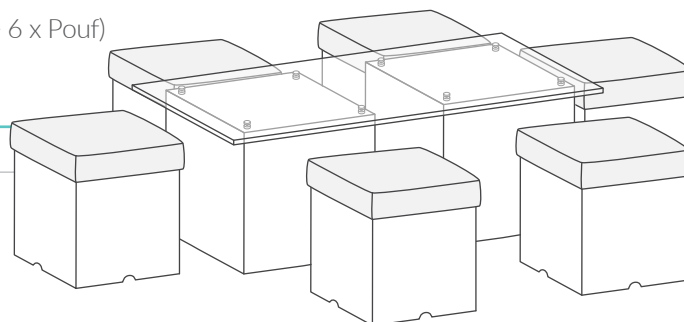

CUBRICK LIGHT SET (1+6) + GLASS TABLE BIG + POUF

(2 x Cubrick Light/RGB 50 + Glass Table BIG + 6 x Cubrick RGB 40 + 6 x Pouf)

Model	Code	Price
Cubrick Light Set (1+6) + Glass Table BIG + Pouf	NU 037 000 003	1300 €
Cubrick Light RGB Set (1+6) + Glass Table BIG + Pouf	NU 037 000 004	1400 €

IN THE SET

glass top
1600 x 800 x 10 h

cushion
Pouf I

OPTION

cushion
Pouf II / Pouf III
(additional payment 19 €/pcs.)