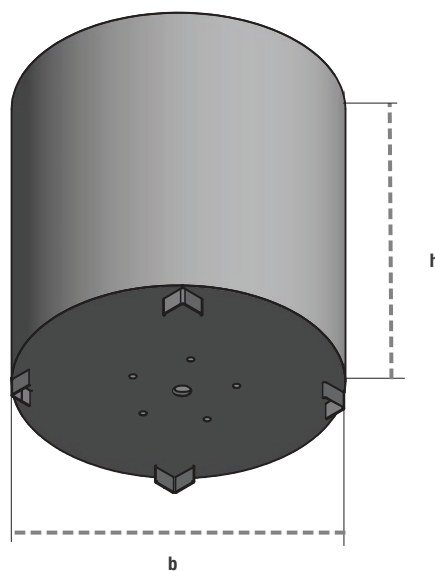

Information

material	type		thickness (mm)
Plain Sheet Metal	<input type="checkbox"/> DC01	<input type="checkbox"/> S235	1,0 - 5,0
Stainless Steel Sheet	<input type="checkbox"/> gloss	<input type="checkbox"/> polished	1,0 - 5,0
Corten Sheet	<input type="checkbox"/> natural	<input type="checkbox"/> antiqued	1,0 - 5,0

Dimensions (mm)

	b - width	h - height	c - rim	thickness
<input type="checkbox"/> standard	600	600	40	1,5
<input type="checkbox"/> other				

Additional

feet

- no yes - fixed feet yes - leveling feet

bottom

- without bottom - for XXL thickened bottom
 drain holes in the bottom without drain holes in the bottom