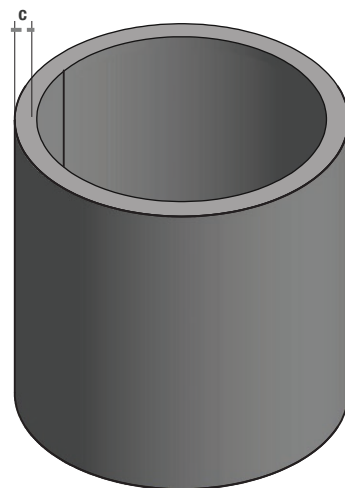

Information

material	type		thickness (mm)
Plain Sheet Metal	<input type="checkbox"/> DC01	<input type="checkbox"/> S235	1,0 - 5,0
Stainless Steel Sheet	<input type="checkbox"/> gloss	<input type="checkbox"/> polished	1,0 - 5,0
Corten Sheet	<input type="checkbox"/> natural	<input type="checkbox"/> antiqued	1,0 - 5,0