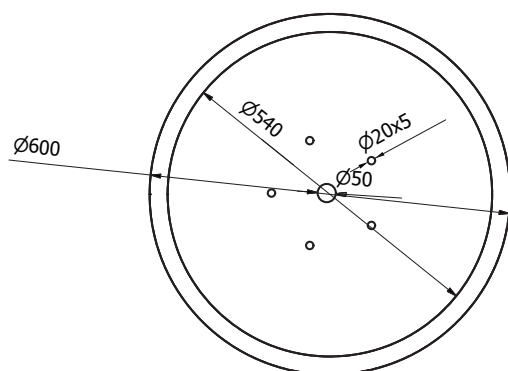

Information

material	type		thickness (mm)
Plain Sheet Metal	<input type="checkbox"/> DC01	<input type="checkbox"/> S235	1,0 - 5,0
Stainless Steel Sheet	<input type="checkbox"/> gloss	<input type="checkbox"/> polished	1,0 - 5,0
Corten Sheet	<input type="checkbox"/> natural	<input type="checkbox"/> antiqued	1,0 - 5,0

Dimensions (mm)

	b - width	h - height	c - rim	thickness
<input type="checkbox"/> standard	600	600	40	1,5
<input type="checkbox"/> other				

Additional

feet

- no yes - fixed feet yes - leveling feet

bottom

- without bottom - for XXL thickened bottom
 drain holes in the bottom without drain holes in the bottom