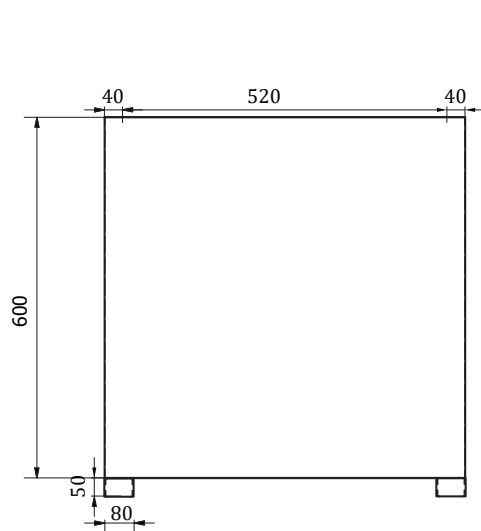

Information

material	type		thickness (mm)
Plain Sheet Metal	<input type="checkbox"/> DC01	<input type="checkbox"/> S235	1,0 - 5,0
Stainless Steel Sheet	<input type="checkbox"/> gloss	<input type="checkbox"/> polished	1,0 - 5,0
Corten Sheet	<input type="checkbox"/> natural	<input type="checkbox"/> antiqued	1,0 - 5,0

Dimensions (mm)

	b - width	h - height	c - rim	thickness
<input type="checkbox"/> standard	600	600	40	1,5
<input type="checkbox"/> other				

Additional

feet

- no yes - fixed feet yes - leveling feet

bottom

- without bottom - for XXL thickened bottom
 drain holes in the bottom without drain holes in the bottom