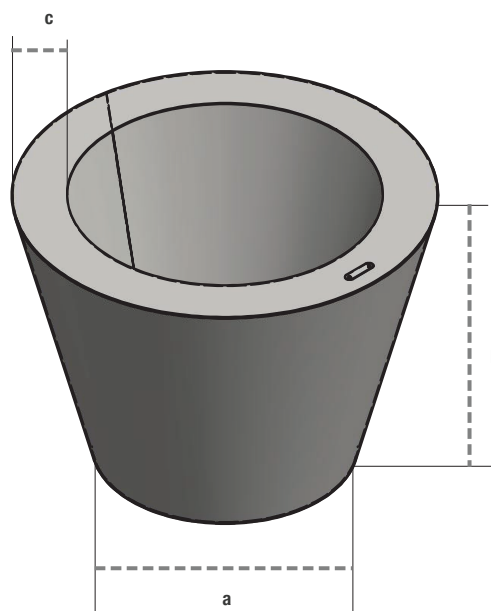

Information

material	type		thickness (mm)
Plain Sheet Metal	<input type="checkbox"/> DC01	<input type="checkbox"/> S235	1,0 - 5,0
Stainless Steel Sheet	<input type="checkbox"/> gloss	<input type="checkbox"/> polished	1,0 - 5,0
Corten Sheet	<input type="checkbox"/> natural	<input type="checkbox"/> antiqued	1,0 - 5,0

Dimensions (mm)

	a - length	b - width	h - height	c - rim	thickness
<input type="checkbox"/> standard	530	930	675	50	1,5
<input type="checkbox"/> other					

Additional

feet

- no yes - fixed feet yes - leveling feet