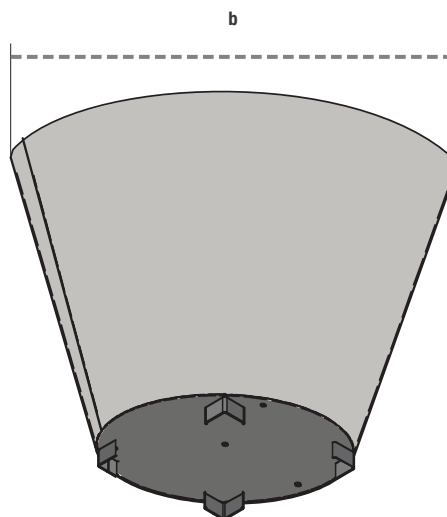

Information

material	type		thickness (mm)
Plain Sheet Metal	<input type="checkbox"/> DC01	<input type="checkbox"/> S235	1,0 - 5,0
Stainless Steel Sheet	<input type="checkbox"/> gloss	<input type="checkbox"/> polished	1,0 - 5,0
Corten Sheet	<input type="checkbox"/> natural	<input type="checkbox"/> antiqued	1,0 - 5,0

Dimensions (mm)

	a - length	b - width	h - height	c - rim	thickness
<input type="checkbox"/> standard	530	930	675	50	1,5
<input type="checkbox"/> other					

Additional

feet

- no yes - fixed feet yes - leveling feet