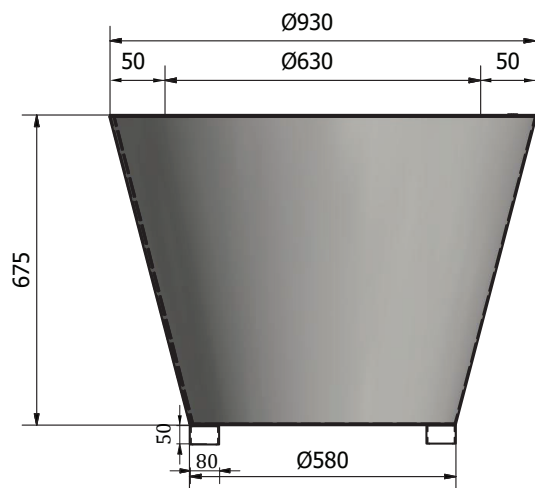

Information

material	type		thickness (mm)
Plain Sheet Metal	<input type="checkbox"/> DC01	<input type="checkbox"/> S235	1,0 - 5,0
Stainless Steel Sheet	<input type="checkbox"/> gloss	<input type="checkbox"/> polished	1,0 - 5,0
Corten Sheet	<input type="checkbox"/> natural	<input type="checkbox"/> antiqued	1,0 - 5,0

Dimensions (mm)

	a - length	b - width	h - height	c - rim	thickness
<input type="checkbox"/> standard	530	930	675	50	1,5
<input type="checkbox"/> other					

Additional

feet

- no yes - fixed feet yes - leveling feet