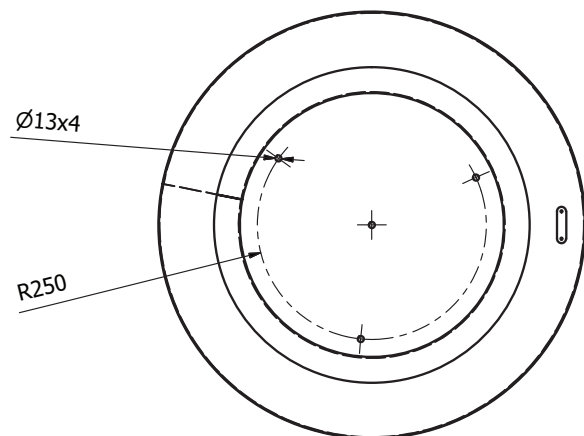

Information

material	type		thickness (mm)
Plain Sheet Metal	<input type="checkbox"/> DC01	<input type="checkbox"/> S235	1,0 - 5,0
Stainless Steel Sheet	<input type="checkbox"/> gloss	<input type="checkbox"/> polished	1,0 - 5,0
Corten Sheet	<input type="checkbox"/> natural	<input type="checkbox"/> antiqued	1,0 - 5,0

Dimensions (mm)

	a - length	b - width	h - height	c - rim	thickness
<input type="checkbox"/> standard	530	930	675	50	1,5
<input type="checkbox"/> other					

Additional

feet

- no yes - fixed feet yes - leveling feet