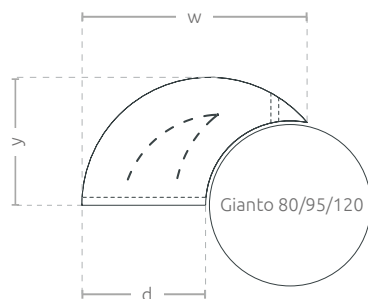

# TECHNICAL SHEET

This urban bench is compatible with a Gianto pot. A carefully formed seat with a semi-circular shape, assures an aesthetic visual effect and comfort of use. The steel surface of the bench and polyethylene used in a pot, guarantee that its form will remain unchanged for years, regardless of the weather conditions.

sketch

side view

front view

### MODELS

Model	Code	Dimensions [mm]	Compatibility
Pointed Bench Right-Handed S80P	TC 003 703	w 980 × y 555 × h 450 × d 555	Gianto 80
Pointed Bench Left-Handed S80L	TC 003 704	w 980 × y 555 × h 450 × d 555	Gianto 80
Pointed Bench Right-Handed S95P	TC 003 701	w 1010 × y 575 × h 450 × d 555	Gianto 95
Pointed Bench Left-Handed S95L	TC 003 702	w 1010 × y 575 × h 450 × d 555	Gianto 95
Pointed Bench Right-Handed S120P	TC 003 705	w 1225 × y 730 × h 450 × d 555	Gianto 120
Pointed Bench Left-Handed S120L	TC 003 706	w 1225 × y 730 × h 450 × d 555	Gianto 120