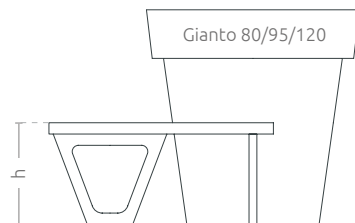

## Pointed Bench for Gianto

COLLECTION WAVE

# TECHNICAL SHEET

This urban bench is compatible with a Gianto pot. A carefully formed seat with a semi-circular shape, assures an aesthetic visual effect and comfort of use. The steel surface of the bench and polyethylene used in a pot, guarantee that its form will remain unchanged for years, regardless of the weather conditions.

sketch

side view

front view

### MODELS

Model	Code	Dimensions [mm]	Compatibility
Pointed Bench Right-Handed S80P	TC 003 703	w 980 × y 555 × h 450 × d 555	Gianto 80
Pointed Bench Left-Handed S80L	TC 003 704	w 980 × y 555 × h 450 × d 555	Gianto 80
Pointed Bench Right-Handed S95P	TC 003 701	w 1010 × y 575 × h 450 × d 555	Gianto 95
Pointed Bench Left-Handed S95L	TC 003 702	w 1010 × y 575 × h 450 × d 555	Gianto 95
Pointed Bench Right-Handed S120P	TC 003 705	w 1225 × y 730 × h 450 × d 555	Gianto 120
Pointed Bench Left-Handed S120L	TC 003 706	w 1225 × y 730 × h 450 × d 555	Gianto 120