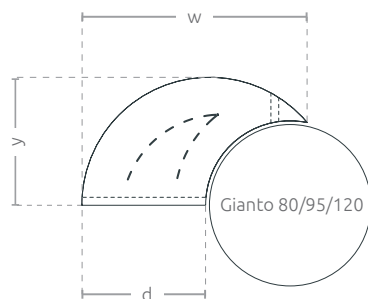

# TECHNICAL SHEET

This urban bench is compatible with a Gianto pot. A carefully formed seat with a semi-circular shape, assures an aesthetic visual effect and comfort of use. The steel surface of the bench and polyethylene used in a pot, guarantee that its form will remain unchanged for years, regardless of the weather conditions.

sketch

side view

front view

### MODELS

Model	Code	Dimensions [mm]	Compatibility
Pointed Bench Right-Handed S80P	TC 003 703	w 980 × y 555 × h 450 × d 555	Gianto 80
Pointed Bench Left-Handed S80L	TC 003 704	w 980 × y 555 × h 450 × d 555	Gianto 80
Pointed Bench Right-Handed S95P	TC 003 701	w 1010 × y 575 × h 450 × d 555	Gianto 95
Pointed Bench Left-Handed S95L	TC 003 702	w 1010 × y 575 × h 450 × d 555	Gianto 95
Pointed Bench Right-Handed S120P	TC 003 705	w 1225 × y 730 × h 450 × d 555	Gianto 120
Pointed Bench Left-Handed S120L	TC 003 706	w 1225 × y 730 × h 450 × d 555	Gianto 120