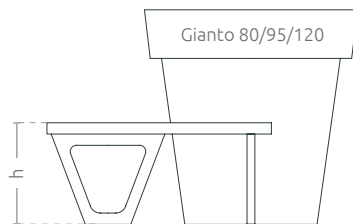

## Pointed Bench for Gianto

COLLECTION WAVE

# TECHNICAL SHEET

This urban bench is compatible with a Gianto pot. A carefully formed seat with a semi-circular shape, assures an aesthetic visual effect and comfort of use. The steel surface of the bench and polyethylene used in a pot, guarantee that its form will remain unchanged for years, regardless of the weather conditions.

sketch

side view

front view

### MODELS

Model	Code	Dimensions [mm]	Compatibility
Pointed Bench Right-Handed S80P	TC 003 703	w 980 × y 555 × h 450 × d 555	Gianto 80
Pointed Bench Left-Handed S80L	TC 003 704	w 980 × y 555 × h 450 × d 555	Gianto 80
Pointed Bench Right-Handed S95P	TC 003 701	w 1010 × y 575 × h 450 × d 555	Gianto 95
Pointed Bench Left-Handed S95L	TC 003 702	w 1010 × y 575 × h 450 × d 555	Gianto 95
Pointed Bench Right-Handed S120P	TC 003 705	w 1225 × y 730 × h 450 × d 555	Gianto 120
Pointed Bench Left-Handed S120L	TC 003 706	w 1225 × y 730 × h 450 × d 555	Gianto 120