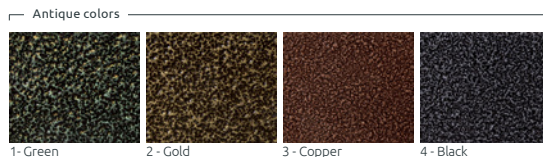

### FEATURES

compatible  
with the whole  
collection

powder  
coating RAL

hot-dip  
galvanized  
steel

a seat covered  
with zinc  
undercoat

compatible  
with  
the Gianto pot

fixings to the  
ground

### COLORS

1-Green

2-Gold

3-Copper

4-Black

Ask your sales advisor about the details