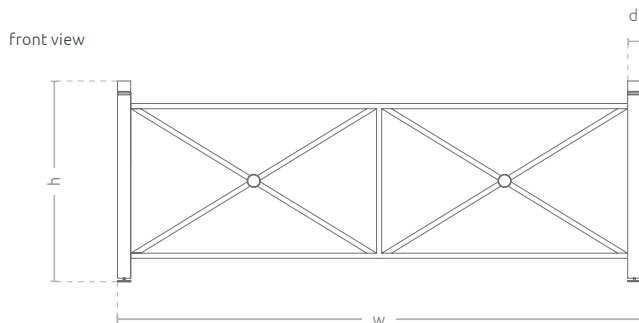

Railing Urbana XL

TECHNICAL SHEET

A fully functional large railing, compatible with other urban furniture from the Urbana Collection. It is made from hot-dip galvanized steel, thus it is very durable and resistant to the acts of vandalism as well as changeable weather conditions. The product can be a part of some bigger composition, functioning as a fence, decoration or an element joining pots. The railing cannot remain an individual element without any pot or bench.

antique colors

Ask your sales advisor about the details

MODELS

Model	Code	Dimensions [mm]
Railing Urbana XL	TC 001 202	w 2800 × h 1145 × d 72

Personalized Model

Any pot size - according to your needs.
Ask your sales advisor about the details.