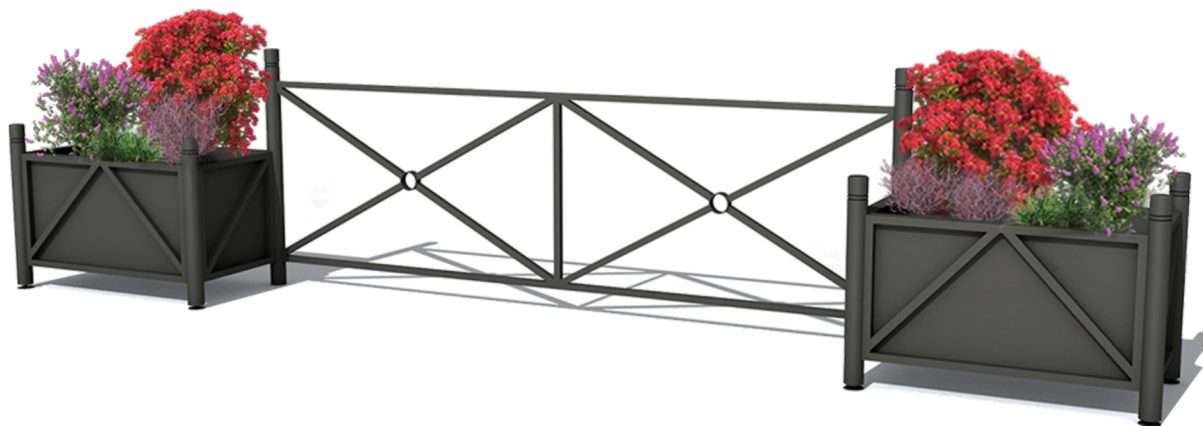

Railing Urbana XL

TECHNICAL SHEET

A fully functional large railing, compatible with other urban furniture from the Urbana Collection. It is made from hot-dip galvanized steel, thus it is very durable and resistant to the acts of vandalism as well as changeable weather conditions. The product can be a part of some bigger composition, functioning as a fence, decoration or an element joining pots. The railing cannot remain an individual element without any pot or bench.

front view

Railing Urbana XL

FEATURES

compatible
with the whole
collection

powder
coating RAL

hot-dip
galvanized
steel

adjustable
height

COLORS

antique colors

Ask your sales advisor about the details

MODELS

Model	Code	Dimensions [mm]
Railing Urbana XL	TC 001 202	w 2800 × h 1145 × d 72

Personalized Model

Any pot size - according to your needs.
Ask your sales advisor about the details.