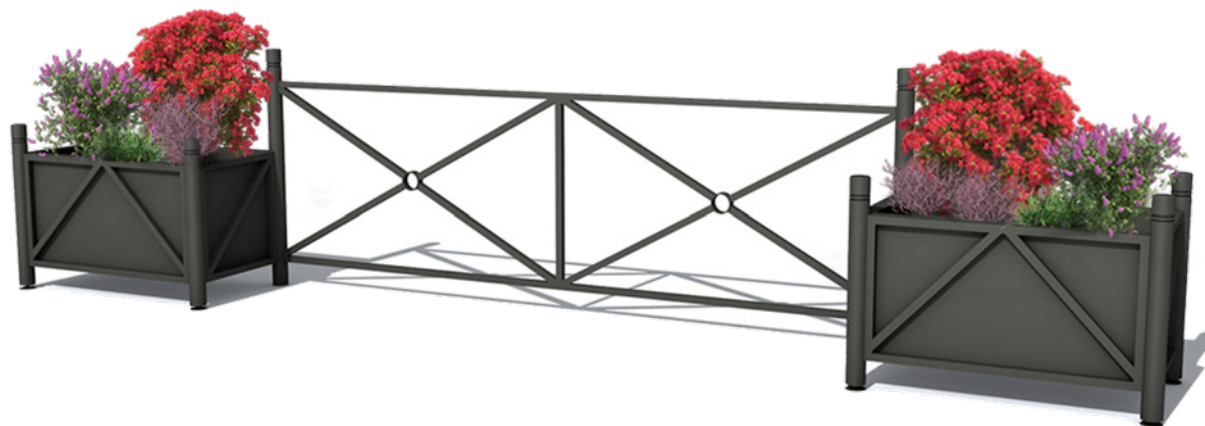

Railing Urbana XL

TECHNICAL SHEET

A fully functional large railing, compatible with other urban furniture from the Urbana Collection. It is made from hot-dip galvanized steel, thus it is very durable and resistant to the acts of vandalism as well as changeable weather conditions. The product can be a part of some bigger composition, functioning as a fence, decoration or an element joining pots. The railing cannot remain an individual element without any pot or bench.

front view

Railing Urbana XL

FEATURES

compatible
with the whole
collection

powder
coating RAL

hot-dip
galvanized
steel

COLORS

Ask your sales advisor about the details

MODELS

Model	Code	Dimensions [mm]
Railing Urbana XL	TC 001 202	w 2800 × h 1145 × d 72

Personalized Model

Any pot size - according to your needs.
Ask your sales advisor about the details.