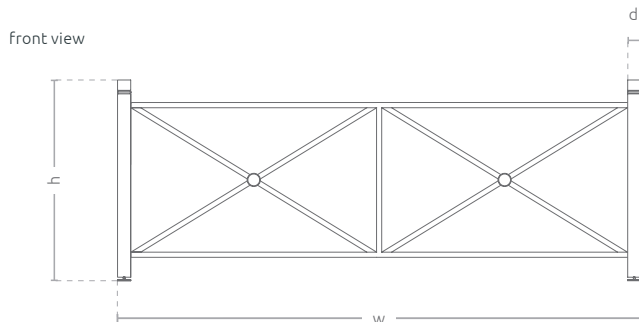

Railing Urbana XL

TECHNICAL SHEET

A fully functional large railing, compatible with other urban furniture from the Urbana Collection. It is made from hot-dip galvanized steel, thus it is very durable and resistant to the acts of vandalism as well as changeable weather conditions. The product can be a part of some bigger composition, functioning as a fence, decoration or an element joining pots. The railing cannot remain an individual element without any pot or bench.

MODELS

Model	Code	Dimensions [mm]
Railing Urbana XL	TC 001 202	w 2800 × h 1145 × d 72

Personalized Model

Any pot size - according to your needs.
Ask your sales advisor about the details.