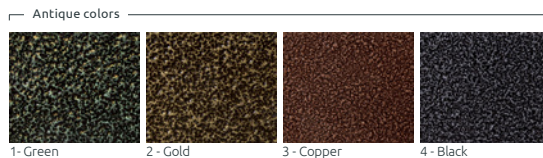

front view

Railing Urbana XL

FEATURES

compatible
with the whole
collection

powder
coating RAL

hot-dip
galvanized
steel

COLORS

Ask your sales advisor about the details

MODELS

Model	Code	Dimensions [mm]
Railing Urbana XL	TC 001 202	w 2800 × h 1145 × d 72

Personalized Model

Any pot size - according to your needs.
Ask your sales advisor about the details.