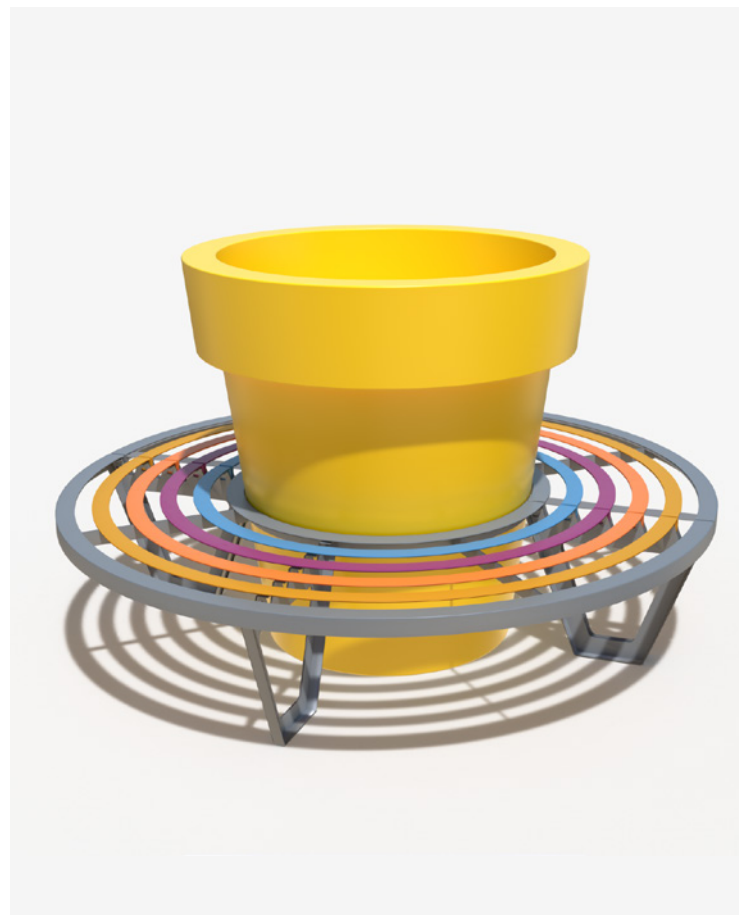

Round Bench Zebra 120

COLLECTION ZEBRA

TECHNICAL SHEET

This city bench designed to create a set with Gianto 120, in a circular and semicircular shape, guarantees not only high comfort of use but also an attractive visual effect. A steel bench and polyethylene used in the production process of the pot assure resistance, regardless of the weather conditions. Each bench rung can have any color.

sketch

side view

front view

Round Bench Zebra 120

COLLECTION ZEBRA

FEATURES

a wide range of colors

powder coating RAL

hot-dip galvanized steel

compatible with the Gianto pot

smooth or rough surface

fixings to the ground

COLORS

Antique colors

1 - Green

2 - Gold

3 - Copper

4 - Black

RAL vivid colours

RAL 7001*
Silver Grey

RAL 1004
Golden Yellow

RAL 2000
Yellow Orange

RAL 4006
Traffic Purple

RAL 5012
Light Blue