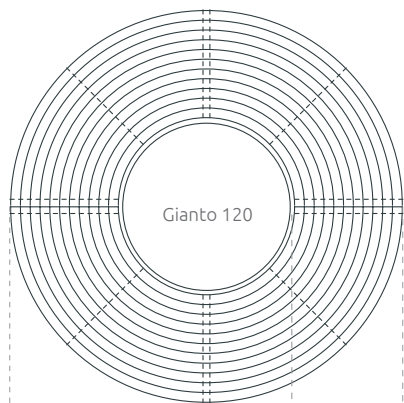

Round Bench Zebra 120

COLLECTION ZEBRA

TECHNICAL SHEET

This city bench designed to create a set with Gianto 120, in a circular and semicircular shape, guarantees not only high comfort of use but also an attractive visual effect. A steel bench and polyethylene used in the production process of the pot assure resistance, regardless of the weather conditions. Each bench rung can have any color.

sketch

side view

front view

Round Bench Zebra 120

COLLECTION ZEBRA

FEATURES

a wide range of colors

powder coating RAL

MODELS

Model	Code	Dimensions [mm]	Compatibility
Zebra G120/2000 Multicolor*	TC 002 404	Ø 2000 × h 450 × d 550	Gianto 120
Zebra G120/2000 Monocolor**	TC 002 404...	Ø 2000 × h 450 × d 550	Gianto 120

- *Multicolor - A ready set of antique colors or RAL colors
- **Monocolor - One selected antique color or RAL color