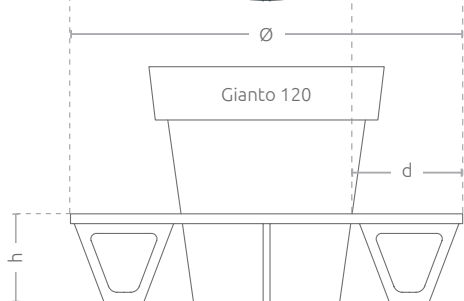

Round Bench Zebra 120

COLLECTION ZEBRA

TECHNICAL SHEET

This city bench designed to create a set with Gianto 120, in a circular and semicircular shape, guarantees not only high comfort of use but also an attractive visual effect. A steel bench and polyethylene used in the production process of the pot assure resistance, regardless of the weather conditions. Each bench rung can have any color.

sketch

side view

front view