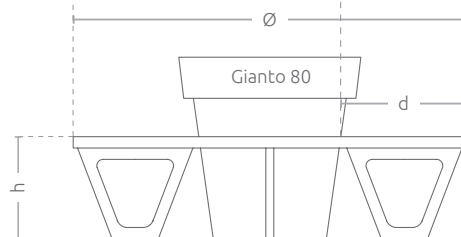

# TECHNICAL SHEET

A round bench, compatible with Gianto 80, with a half-round shape guarantees an eye-catching visual effect, but also comfort of use. A steel bench and polyethylene used in the production process assure resistance, regardless of the weather conditions. The colors of each bench rung can be chosen according to your needs.

sketch

side view

front view

## MODELS

Model	Code	Dimensions [mm]	Compatibility
Zebra G80/1700 Multicolor*	TC 002 401	Ø 1720 × h 450 × d 550	Gianto 80
Zebra G80/1700 Monocolor**	TC 002 401...	Ø 1720 × h 450 × d 550	Gianto 80

- \*Multicolor - A ready set of antique colors or RAL colors
- \*\*Monocolor - One selected antique color or RAL color