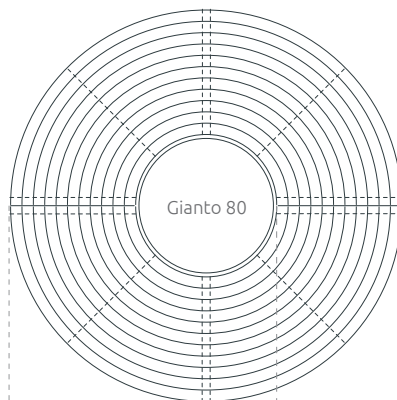

## Round Bench Zebra 80

COLLECTION ZEBRA

# TECHNICAL SHEET

A round bench, compatible with Gianto 80, with a half-round shape guarantees an eye-catching visual effect, but also comfort of use. A steel bench and polyethylene used in the production process assure resistance, regardless of the weather conditions. The colors of each bench rung can be chosen according to your needs.

sketch

side view

front view

## MODELS

Model	Code	Dimensions [mm]	Compatibility
Zebra G80/1700 Multicolor*	TC 002 401	Ø 1720 × h 450 × d 550	Gianto 80
Zebra G80/1700 Monocolor**	TC 002 401...	Ø 1720 × h 450 × d 550	Gianto 80

- \*Multicolor - A ready set of antique colors or RAL colors
- \*\*Monocolor - One selected antique color or RAL color