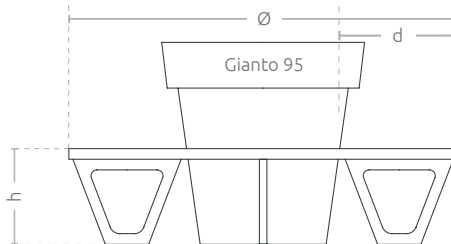

# TECHNICAL SHEET

This city bench, compatible with Gianto 95, in a circular and semicircular shape, guarantees not only comfort of use but also an attractive visual effect. Solid materials used in the production process of the bench guarantee durability and reliability of the construction for long years, even in unfavorable weather conditions. Each bench rung can have any color.

sketch

side view

front view

## MODELS

Model	Code	Dimensions [mm]	Compatibility
Zebra G95/1800 Multicolor*	TC 002 402	Ø 1820 × h 450 × d 550	Gianto 95
Zebra G95/1800 Monocolor**	TC 002 402...	Ø 1820 × h 450 × d 550	Gianto 95
Zebra G95/1900 Multicolor*	TC 002 403	Ø 1900 × h 450 × d 550	Gianto 95
Zebra G95/1900 Monocolor**	TC 002 403...	Ø 1900 × h 450 × d 550	Gianto 95