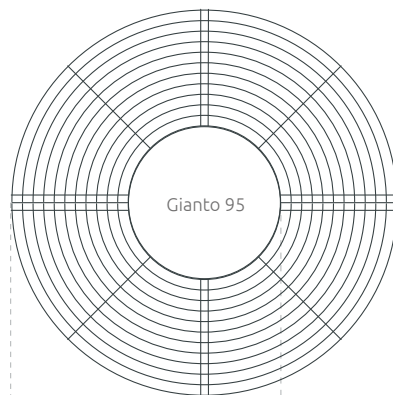

## Round Bench Zebra 95

COLLECTION ZEBRA

# TECHNICAL SHEET

This city bench, compatible with Gianto 95, in a circular and semicircular shape, guarantees not only comfort of use but also an attractive visual effect. Solid materials used in the production process of the bench guarantee durability and reliability of the construction for long years, even in unfavorable weather conditions. Each bench rung can have any color.

sketch

side view

front view

## MODELS

Model	Code	Dimensions [mm]	Compatibility
Zebra G95/1800 Multicolor*	TC 002 402	Ø 1820 × h 450 × d 550	Gianto 95
Zebra G95/1800 Monocolor**	TC 002 402...	Ø 1820 × h 450 × d 550	Gianto 95
Zebra G95/1900 Multicolor*	TC 002 403	Ø 1900 × h 450 × d 550	Gianto 95
Zebra G95/1900 Monocolor**	TC 002 403...	Ø 1900 × h 450 × d 550	Gianto 95