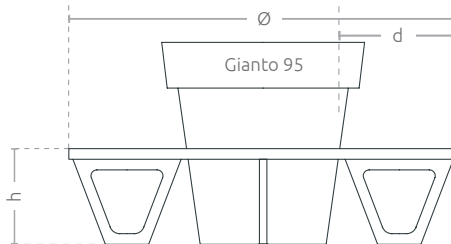

Round Bench Zebra 95

COLLECTION ZEBRA

TECHNICAL SHEET

This city bench, compatible with Gianto 95, in a circular and semicircular shape, guarantees not only comfort of use but also an attractive visual effect. Solid materials used in the production process of the bench guarantee durability and reliability of the construction for long years, even in unfavorable weather conditions. Each bench can have any color.

sketch

side view

front view