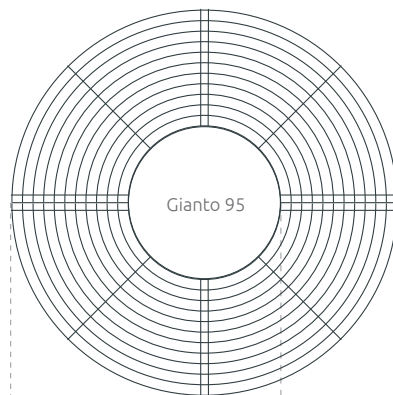

Round Bench Zebra 95

COLLECTION ZEBRA

TECHNICAL SHEET

This city bench, compatible with Gianto 95, in a circular and semicircular shape, guarantees not only comfort of use but also an attractive visual effect. Solid materials used in the production process of the bench guarantee durability and reliability of the construction for long years, even in unfavorable weather conditions. Each bench can have any color.

sketch

side view

front view

Round Bench Zebra 95

COLLECTION ZEBRA

FEATURES

a wide range of colors

powder coating RAL

MODELS

Model	Code	Dimensions [mm]	Compatibility
Zebra G95/1800 Multicolor*	TC 002 402	Ø 1820 × h 450 × d 550	Gianto 95
Zebra G95/1800 Monocolor**	TC 002 402...	Ø 1820 × h 450 × d 550	Gianto 95
Zebra G95/1900 Multicolor*	TC 002 403	Ø 1900 × h 450 × d 550	Gianto 95
Zebra G95/1900 Monocolor**	TC 002 403...	Ø 1900 × h 450 × d 550	Gianto 95