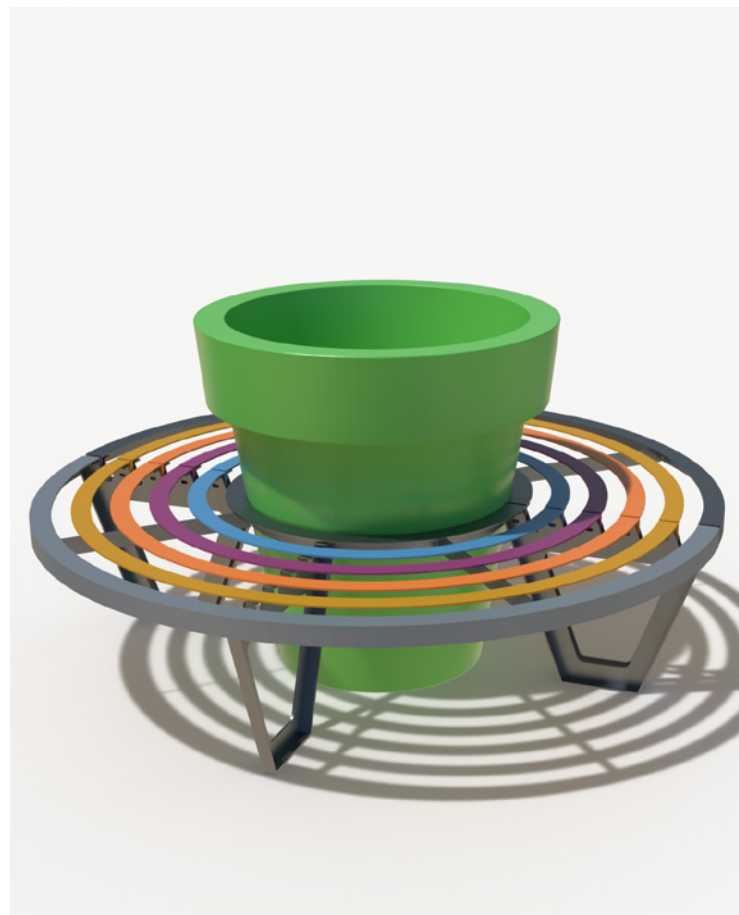

Round Bench Zebra 95

COLLECTION ZEBRA

TECHNICAL SHEET

This city bench, compatible with Gianto 95, in a circular and semicircular shape, guarantees not only comfort of use but also an attractive visual effect. Solid materials used in the production process of the bench guarantee durability and reliability of the construction for long years, even in unfavorable weather conditions. Each bench can have any color.

sketch

side view

front view

Round Bench Zebra 95

COLLECTION ZEBRA

FEATURES

a wide range of colors

powder coating RAL

hot-dip galvanized steel

compatible with the Gianto pot

smooth or rough surface

fixings to the ground

COLORS

Antique colors

1 - Green

2 - Gold

RAL fading colours

RAL 7001*
Silver Grey

RAL 9016
Traffic White

RAL 6034
Pastel Turquoise

RAL 5008
Gray Blue

RAL 1015
Light Ivory

*RAL 7001 - THE CONSTANT COLOUR OF THE RACK WITH SUPPORTING FEET AND THE FIRST RING
Ask your sales advisor about the details