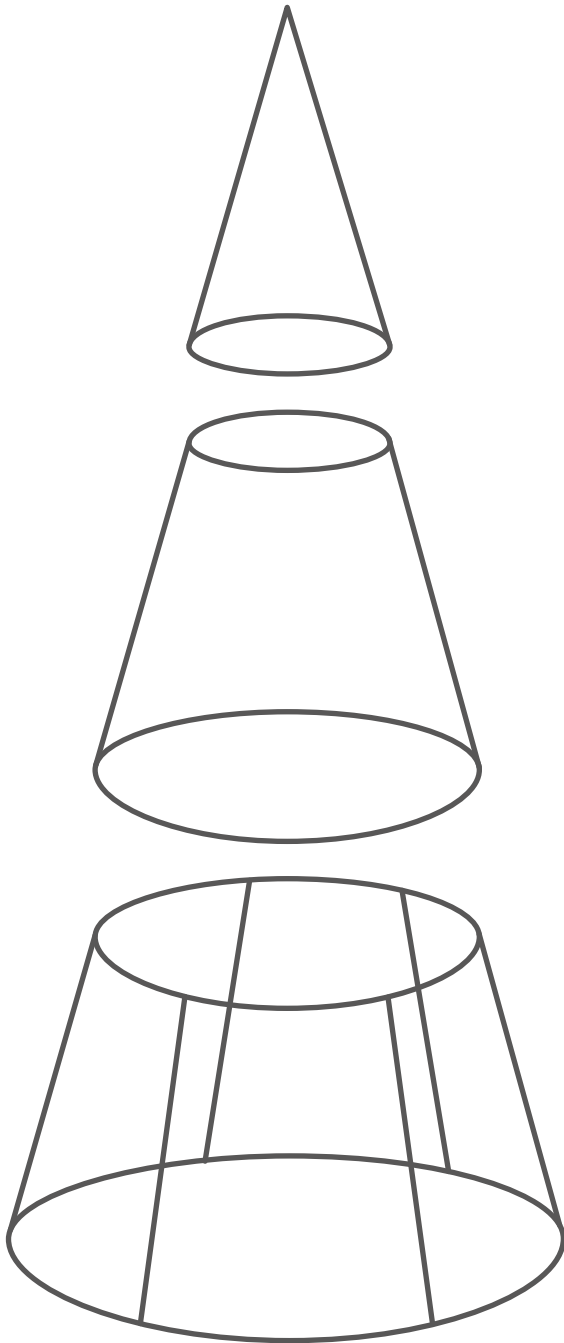

Terra[®]
Christmas

Assembly diagram
Terra Christmas Tree
470

1x 

Terra Christmas Tree 200

compatible models*: H700 | H1100

1x 

1x 

Terra Christmas Tree 300

compatible models*: H750 | H1200

1x 

1x 

4x 

Terra Christmas Tree 470

compatible models*:

H2000 | H2400 | H3000 | H3400

top

parts of the floor

stabilizing crossbars

* compatible models Flower Towers Terra

TOP

Terra Christmas Tree 200

1 part | overall height: 198 cm

BASE

Terra Christmas Tree 300

1 part | floor height: 97 cm | overall height: 295 cm

Terra Christmas Tree 470

4 parts | floor height: 175 cm | overall height: 470 cm