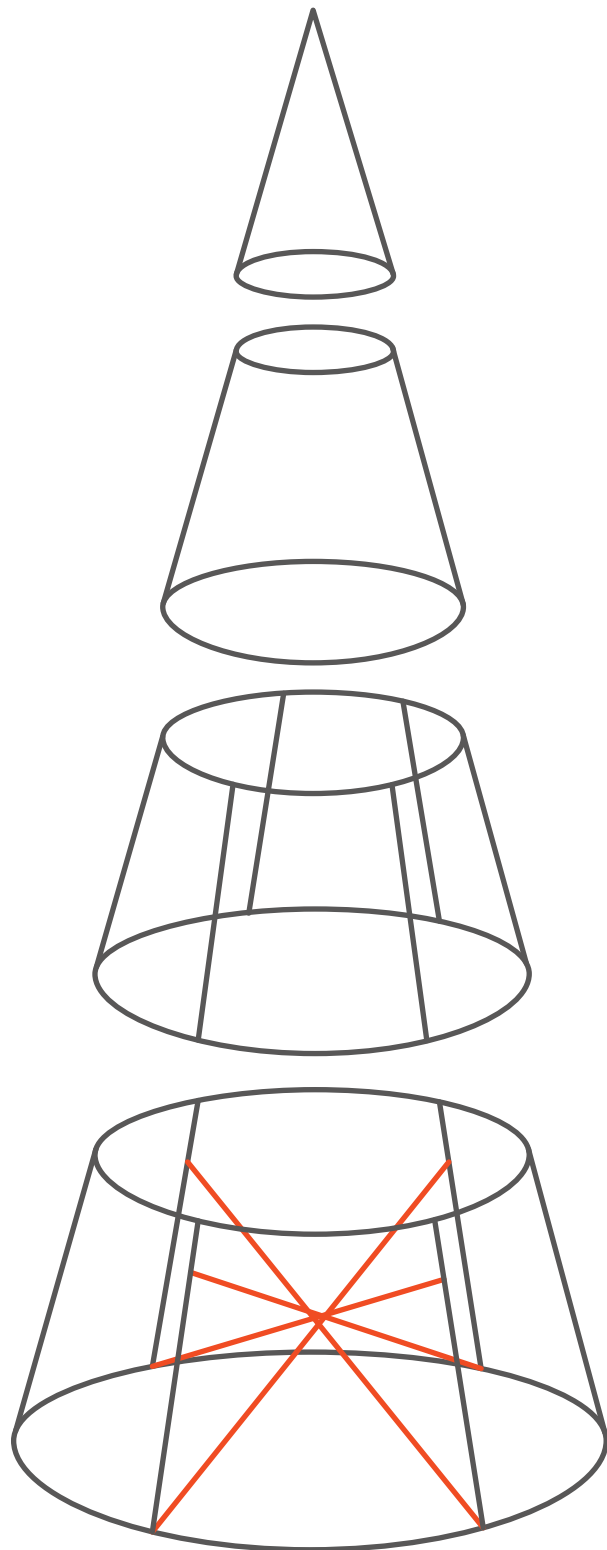

Terra[®]
Christmas

Assembly diagram
Terra Christmas Tree

1x 

Terra Christmas Tree 200
compatible models*: H700 | H1100

1x 

1x 

Terra Christmas Tree 300
compatible models*: H750 | H1200

1x 

top

parts of the floor

stabilizing crossbars

* compatible models Flower Towers Terra

TOP

Terra Christmas Tree 200

1 part | overall height: 198 cm

BASE

Terra Christmas Tree 300

1 part | floor height: 97 cm | overall height: 295 cm

Terra Christmas Tree 470

4 parts | floor height: 175 cm | overall height: 470 cm

BASE

Terra Christmas Tree 650

4 parts | 4 stabilizing crossbars

flor height: 175 cm | overall height: 645 cm