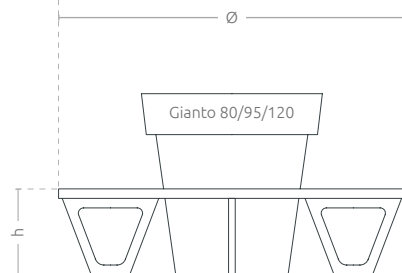

**Solo
Set**
for Gianto

COLLECTION WAVE

TECHNICAL SHEET

A set of urban furniture which consists of two steel benches in various shapes. The set is compatible with Gianto pots, which together create an original and comfortable composition.

sketch

side view

front view