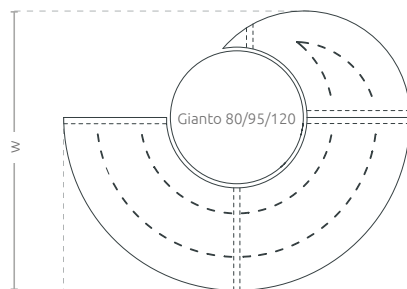

**Solo
Set**
for Gianto

COLLECTION WAVE

TECHNICAL SHEET

A set of urban furniture which consists of two steel benches in various shapes. The set is compatible with Gianto pots, which together create an original and comfortable composition.

sketch