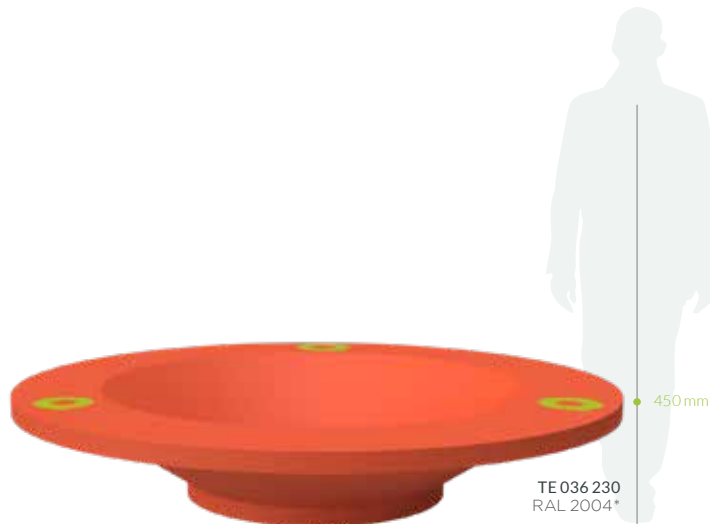

*Double-bottom

MATERIAL

Polyethylen

Logo on the pot from self-adhesive foil

FORM & COLOUR

A bowl of possibilities! This original pot distinguishes not only its size, but also its form. A round base expands upwards and is finished with a decorative ring. As the icing on the cake - its intense color will enliven any surroundings. The decoration is just perfect for modern spaces that lack natural accents and color accessories.