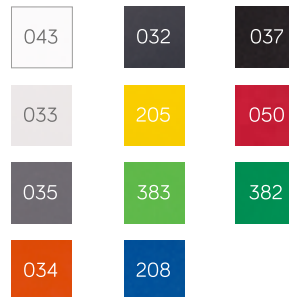

100% recyclable

Resistant to mechanical damage

Mobile

*double bottom

basic colors

colors/structure
(mat finish)

corten brown

PLANTERS WITH BENCH SEATING