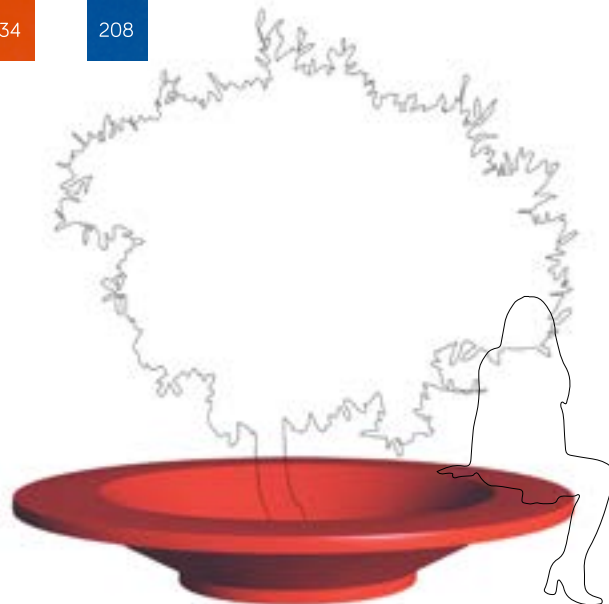

colors/structure
(mat finish)

corten brown

450 mm

FORM & COLOUR

A bowl of possibilities! This original pot distinguishes not only its size, but also its form. A round base expands upwards and is finished with a decorative ring. As the icing on the cake - its intense color will enliven any surroundings. The decoration is just perfect for modern spaces that lack natural accents and color accessories.