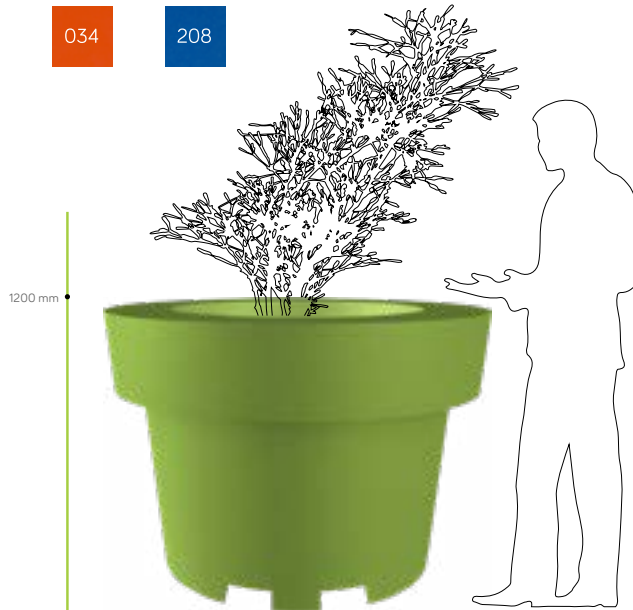

Thanks to various sizes, the pot can be used in many different ways, for example, as a big table, at which you can eat, work or read.

MODEL	DIMENSIONS	CAPACITY	WEIGHT	NET PRICE
GIANTO TABLO D*	Ø 180 x 120 cm	510 L	95 kg	1 300 €
GIANTO TABLO	Ø 180 x 120 cm	1840 L	90 kg	1 300 €

A wide range of color

Resistant to the weather conditions

Waterproof

100% recyclable

Resistant to mechanical damage

Mobile

*double bottom

basic colors

colors/structure
(mat finish)

corten brown

SHAPE & FUNCTION

The Gianto Tablo pot is a real hybrid - it combines classics and modernity. On the one hand, it has a well-known shape that works in any conditions. On the other - extraordinary use of the pot: as a city table. It is an ideal flower planter for common spaces. An appropriate size, durable materials and functionality are its greatest advantages.