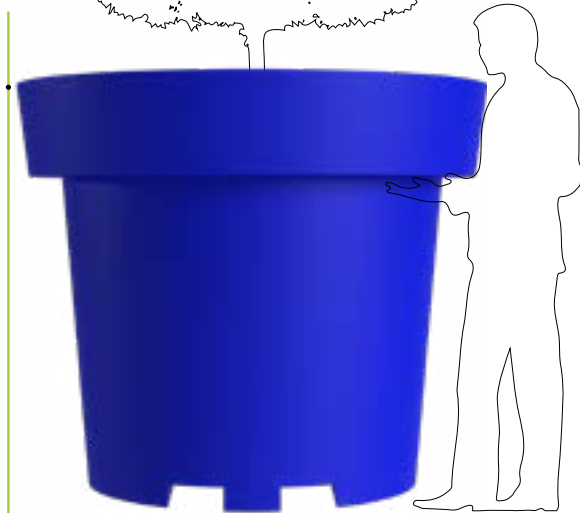

colors/structure
(mat finish)

corten brown

SHAPE & FUNCTION

The Gianto Tablo pot is a real hybrid - it combines classics and modernity. On the one hand, it has a well-known shape that works in any conditions. On the other - extraordinary use of the pot: as a city table. It is an ideal flower planter for common spaces. An appropriate size, durable materials and functionality are its greatest advantages.

The solid XXL pot made of polyethylene not only perfectly fits into the green trend of cities but also it is resistant to mechanical damage and UV radiation – a great choice for many years.

MODEL	DIMENSIONS	CAPACITY	WEIGHT	NET PRICE
GIANTO GRANDE D*	Ø 180 x 160 cm	510 L	120 kg	1 850 €
GIANTO GRANDE	Ø 180 x 160 cm	2690 L	115 kg	1 850 €

A wide range of color

Resistant to the weather conditions

Waterproof

100% recyclable

Resistant to mechanical damage

Mobile

*double bottom

basic colors

colors/structure
(mat finish)

corten brown

1600 mm

GREAT GREENERY FOR YOUR CITY

The new version of the Gianto pot. Although the youngest, it is the largest - the Gianto Grande model has great potential! No wonder, because it is as much as 160 cm - this huge, but light pot with a classic shape is a sign of significant changes in space.