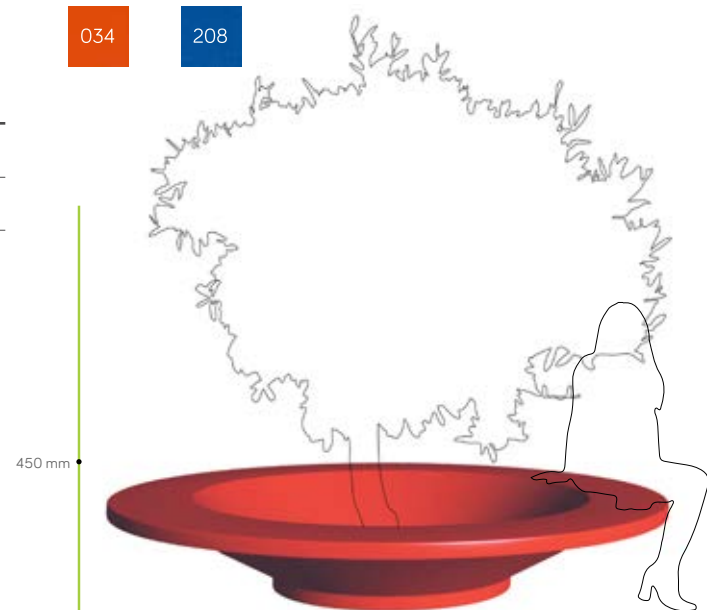

colors/structure
(mat finish)

corten brown

FORM & COLOUR

A bowl of possibilities! This original pot distinguishes not only its size, but also its form. A round base expands upwards and is finished with a decorative ring. As the icing on the cake - its intense color will enliven any surroundings. The decoration is just perfect for modern spaces that lack natural accents and color accessories.