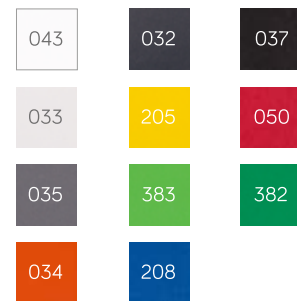

A wide range of colors

Resistant to the weather conditions

Waterproof

100% recyclable

Resistant to mechanical damage

Mobile

*double bottom

basic colors