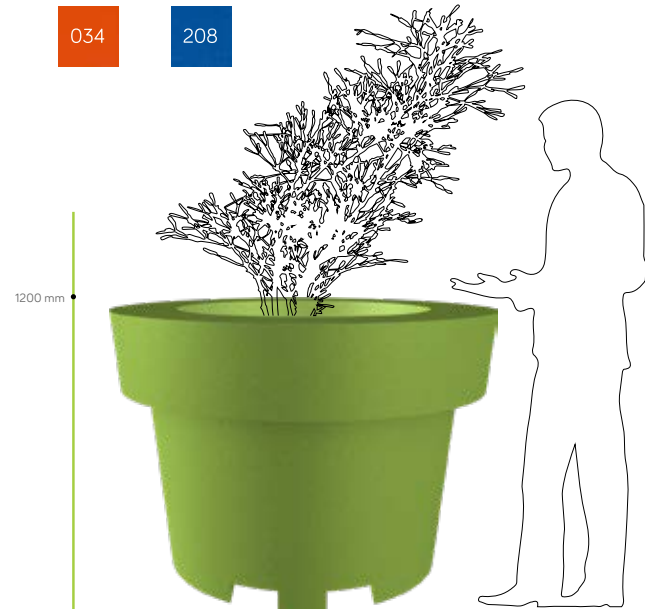

382

034

208

colors/structure
(mat finish)

corten brown

SHAPE & FUNCTION

The Gianto Tablo pot is a real hybrid - it combines classics and modernity. On the one hand, it has a well-known shape that works in any conditions. On the other - extraordinary use of the pot: as a city table. It is an ideal flower planter for common spaces. An appropriate size, durable materials and functionality are its greatest advantages.