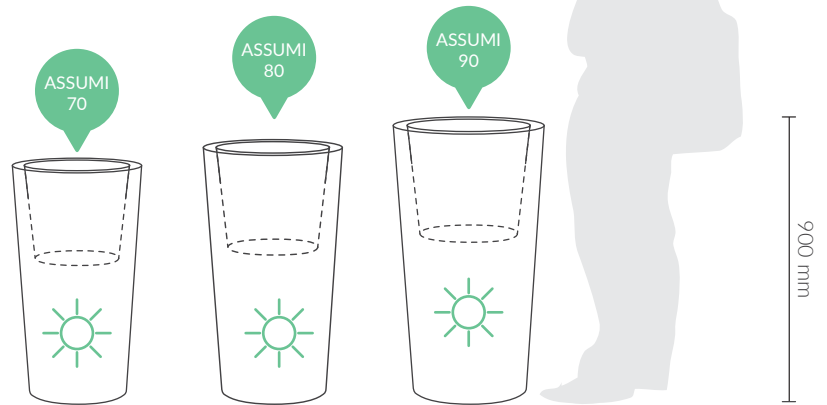

Technical card

Assumi Light

Classy sassy

On the surface it might be a bit shy and modest but then like a Cinderella becomes the queen of the ball! Classy look is its best asset and since classy is always a trend, it's a win-win situation.

Name	Code	Dimensions	Depth	Capacity	Weight	Light source
Assumi 70 Light	NU 012 070	Ø 350 x 700 h	300 mm	15 litres	3 kg	light bulb ECO
Assumi 70 Light RGB	NU 012 070	Ø 350 x 700 h	300 mm	15 litres	3 kg	RGB + remote
Assumi 80 Light	NU 012 080	Ø 400 x 800 h	350 mm	30 litres	5 kg	light bulb ECO
Assumi 80 Light RGB	NU 012 080	Ø 400 x 800 h	350 mm	30 litres	5 kg	RGB + remote
Assumi 90 Light	NU 012 090	Ø 450 x 900 h	400 mm	70 litres	7 kg	light bulb ECO
Assumi 90 Light RGB	NU 012 090	Ø 450 x 900 h	400 mm	70 litres	7 kg	RGB + remote