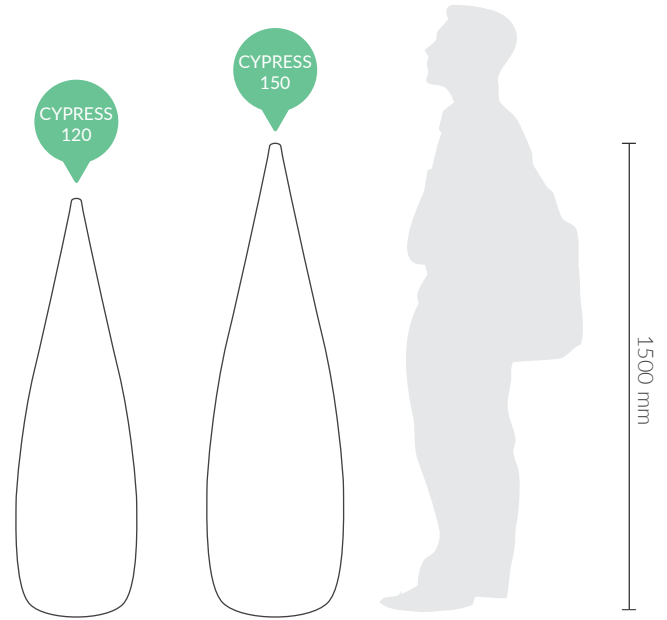

Technical card

Cypress

Fly high!

What's your name? What's your...? Cypress doesn't ask questions. It's a superstar without any doubts. Still trendy and still the same. You cannot forget it!

Name	Code	Dimensions	Weight	Light Source
Cypress 120	BAT-CYP120	Ø 360 x 1200 h	6 kg	light bulb ECO
Cypress 150	BAT-CYP150	Ø 460 x 1500 h	9 kg	light bulb ECO

A MATERIAL AND A PRODUCTION METHOD

Nuno'ni products are made of high quality polyethylene (LLDPE). They are produced in a rotational molding process.

MATERIAL FEATURES

durable colors

resistant to high and low temperatures