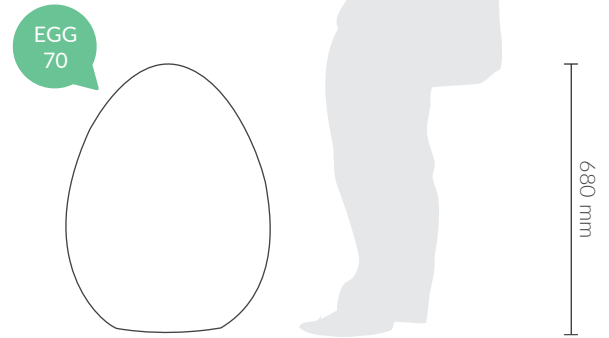

Technical card

Egg

I'm so eggcited!

The plan is simple. This season it is the egg that rules the eggwalks! It looks fine and it has got a style. Not only will it give you the comfort you deserve, but it will surprise you even better than the surprise eggs did when you were a child!

Name	Code	Dimensions	Weight	Light Source
Egg 30	LITTEGG	Ø 160 x 230 h	4 kg	RGB + remote
Egg 40	BAT-OE4	Ø 250 x 360 h	4 kg	RGB + remote
Egg 50	BAT-OE5	Ø 300 x 420 h	4 kg	RGB + remote
Egg 70	BAT-OE2	Ø 500 x 680 h	4 kg	light bulb ECO